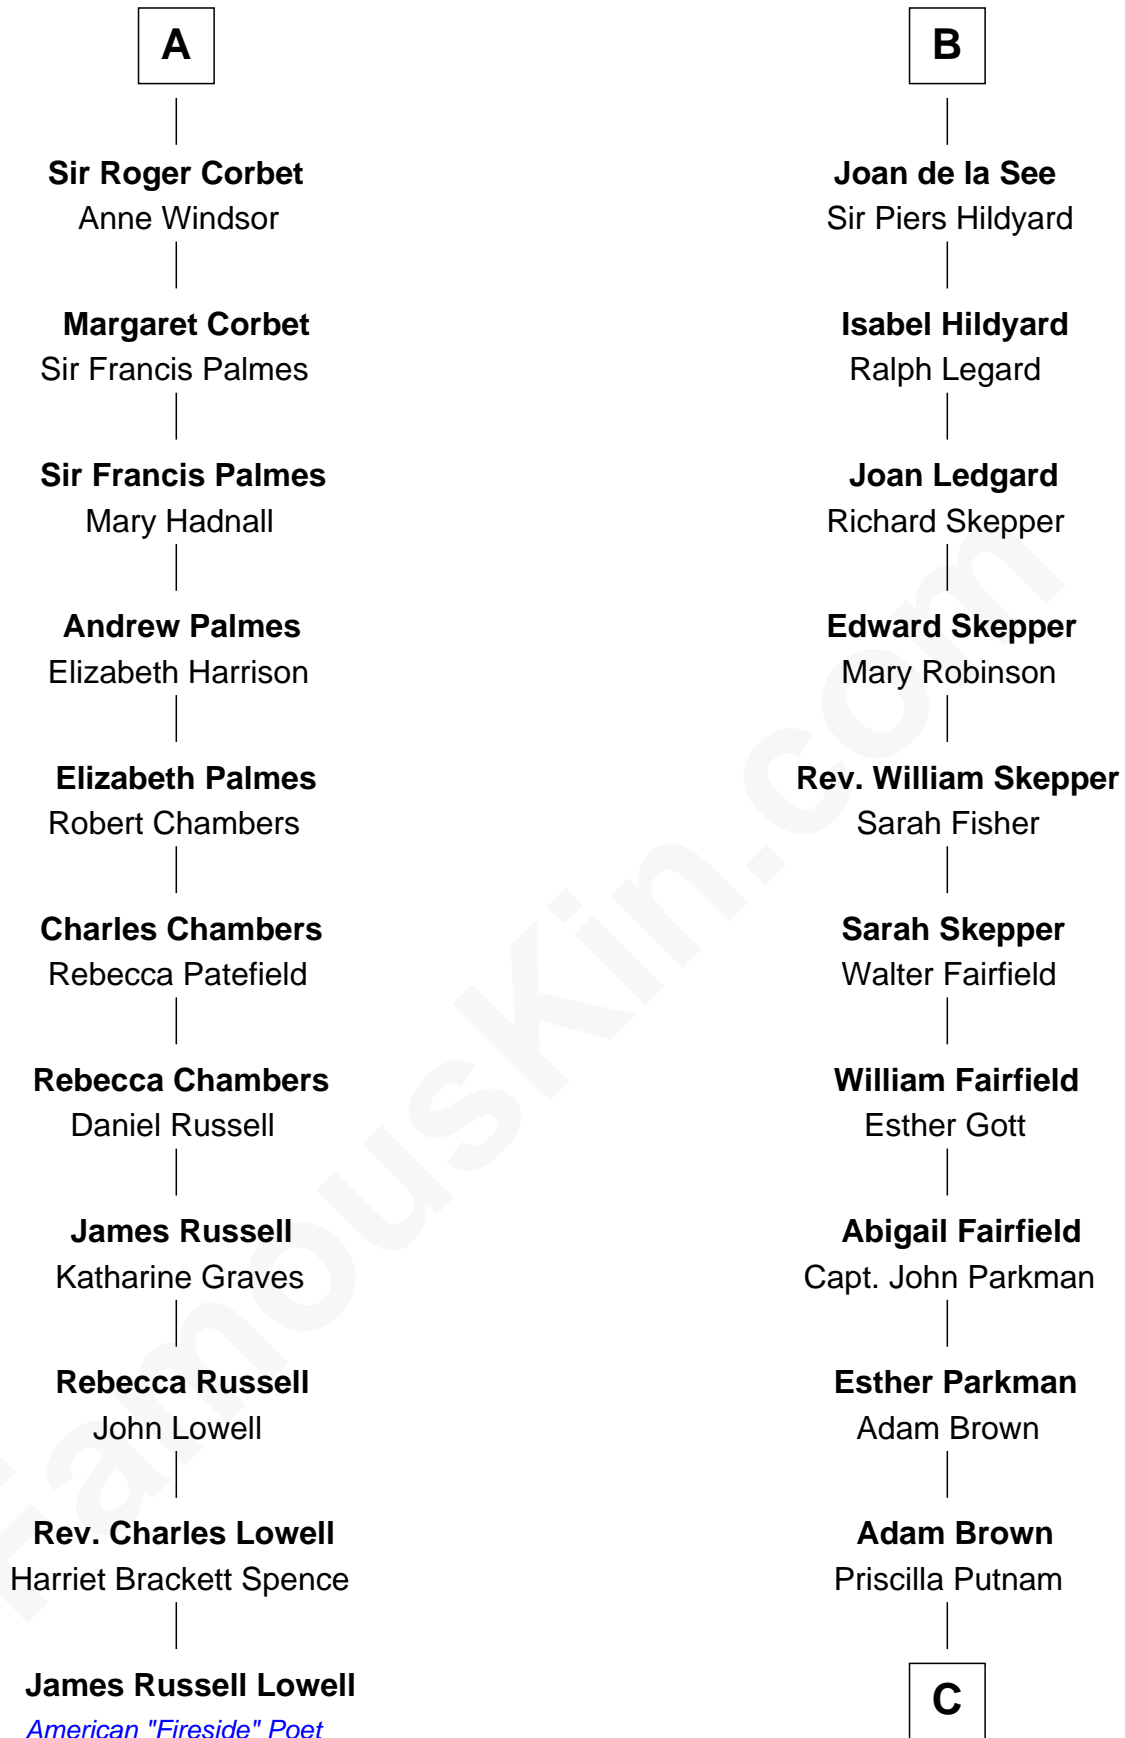

FamousKin.com

Relationship Chart of

James Russell Lowell

American "Fireside" Poet

17th cousin 4 times removed of

Calvin Coolidge
30th U.S. President

C

Israel Putnam Brown

Sally Briggs

Sally Briggs Brown

Israel Chase Brewer

Sarah Almeda Brewer

Calvin Galusha Coolidge

Col. John Calvin Coolidge

Victoria Josephine Moor

Calvin Coolidge

30th U.S. President