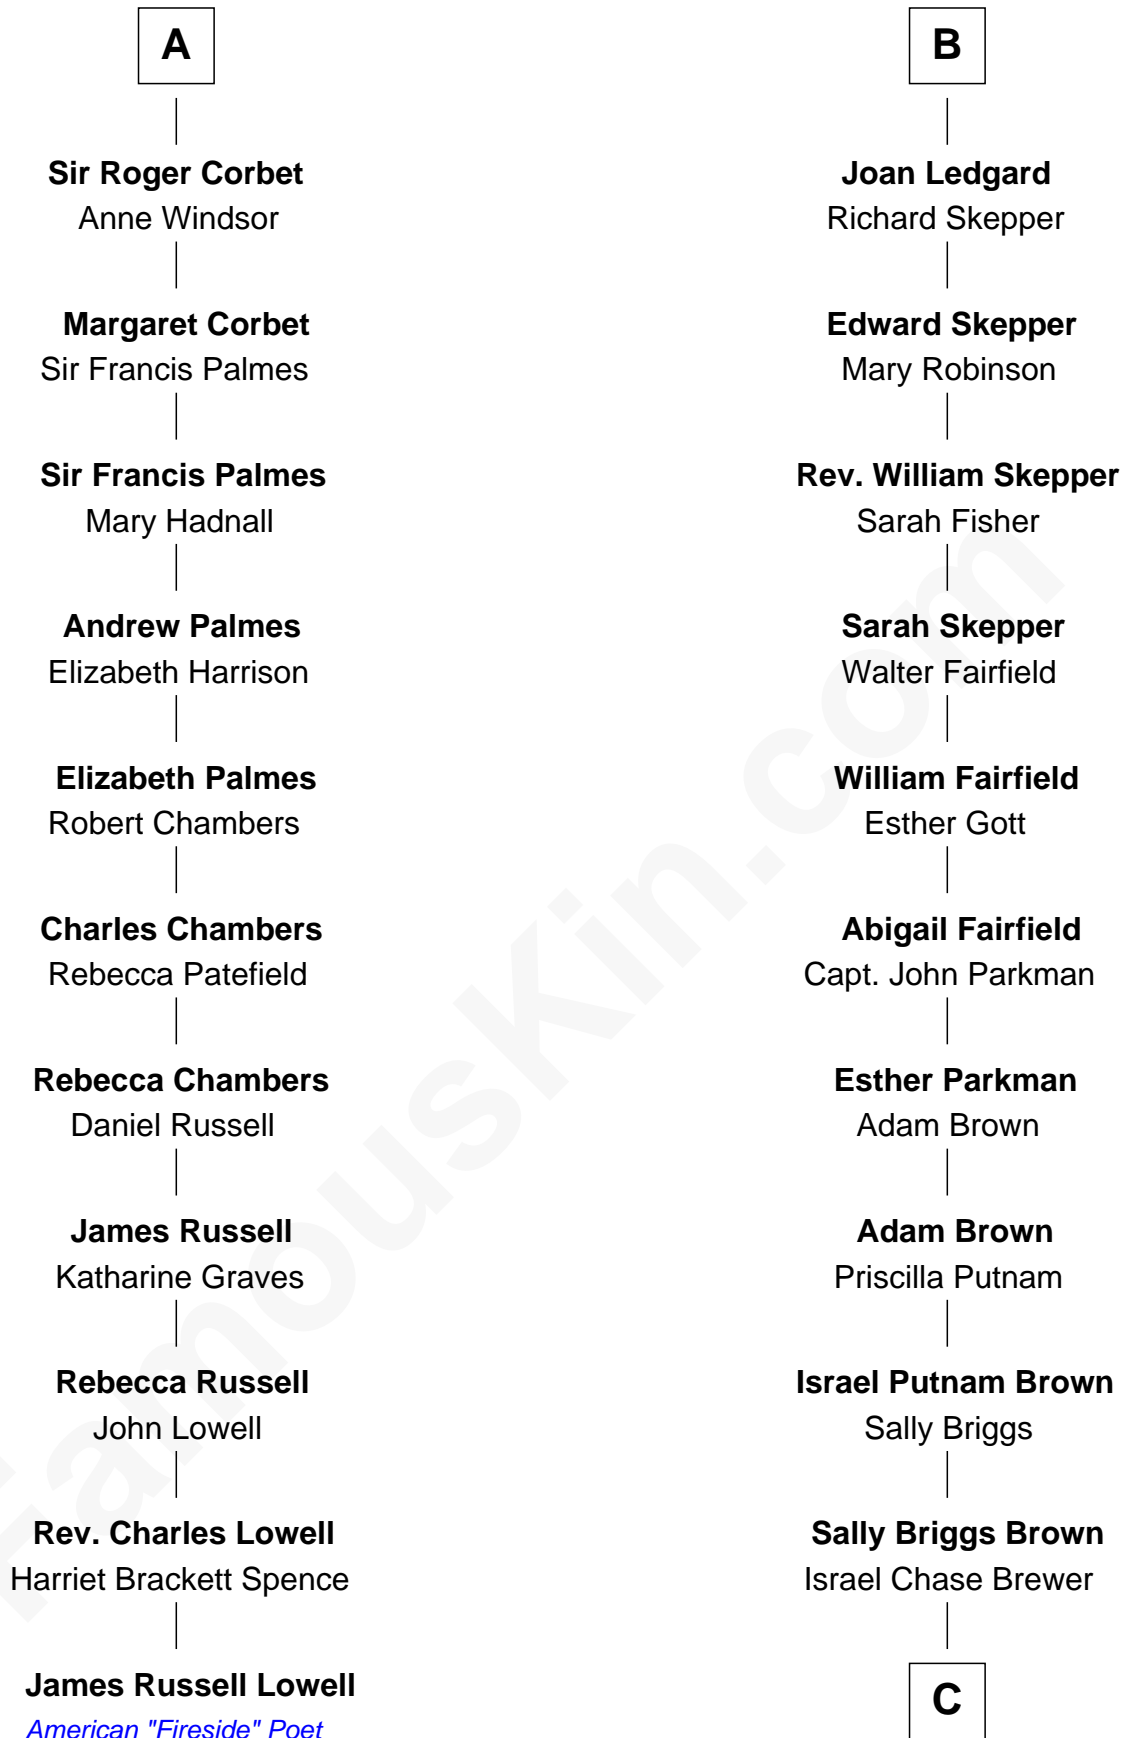

FamousKin.com
Relationship Chart of
James Russell Lowell
American "Fireside" Poet

17th cousin 2 times removed of

Calvin Coolidge
30th U.S. President

C

—
Sarah Almeda Brewer
Calvin Galusha Coolidge

—
Col. John Calvin Coolidge
Victoria Josephine Moor