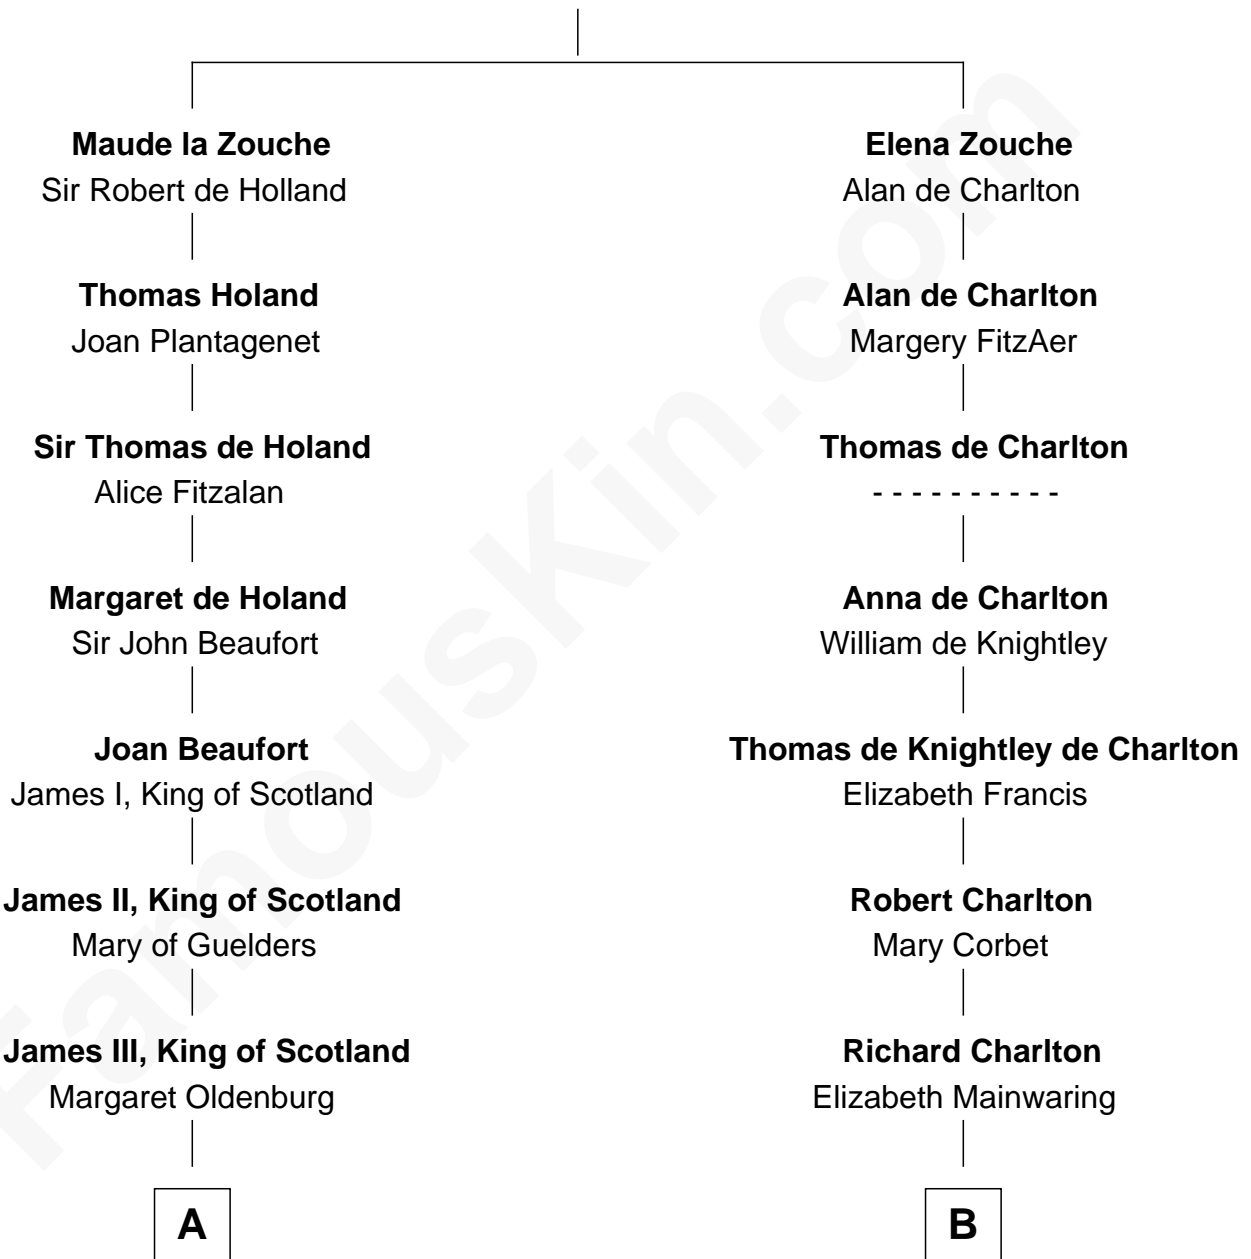

**FamousKin.com**  
**Relationship Chart of**  
**James Russell Lowell**  
*American "Fireside" Poet*

19th cousin 1 time removed of

**Calvin Coolidge**  
*30th U.S. President*

**Sir Alan la Zouche**  
 Eleanor de Segrave

**Mary Davis**

John Dunlap Moor

**Hiram Dunlap Moor**

Abigail Pinney Franklin

**Victoria Josephine Moor**

Col. John Calvin Coolidge

**Calvin Coolidge**

*30th U.S. President*