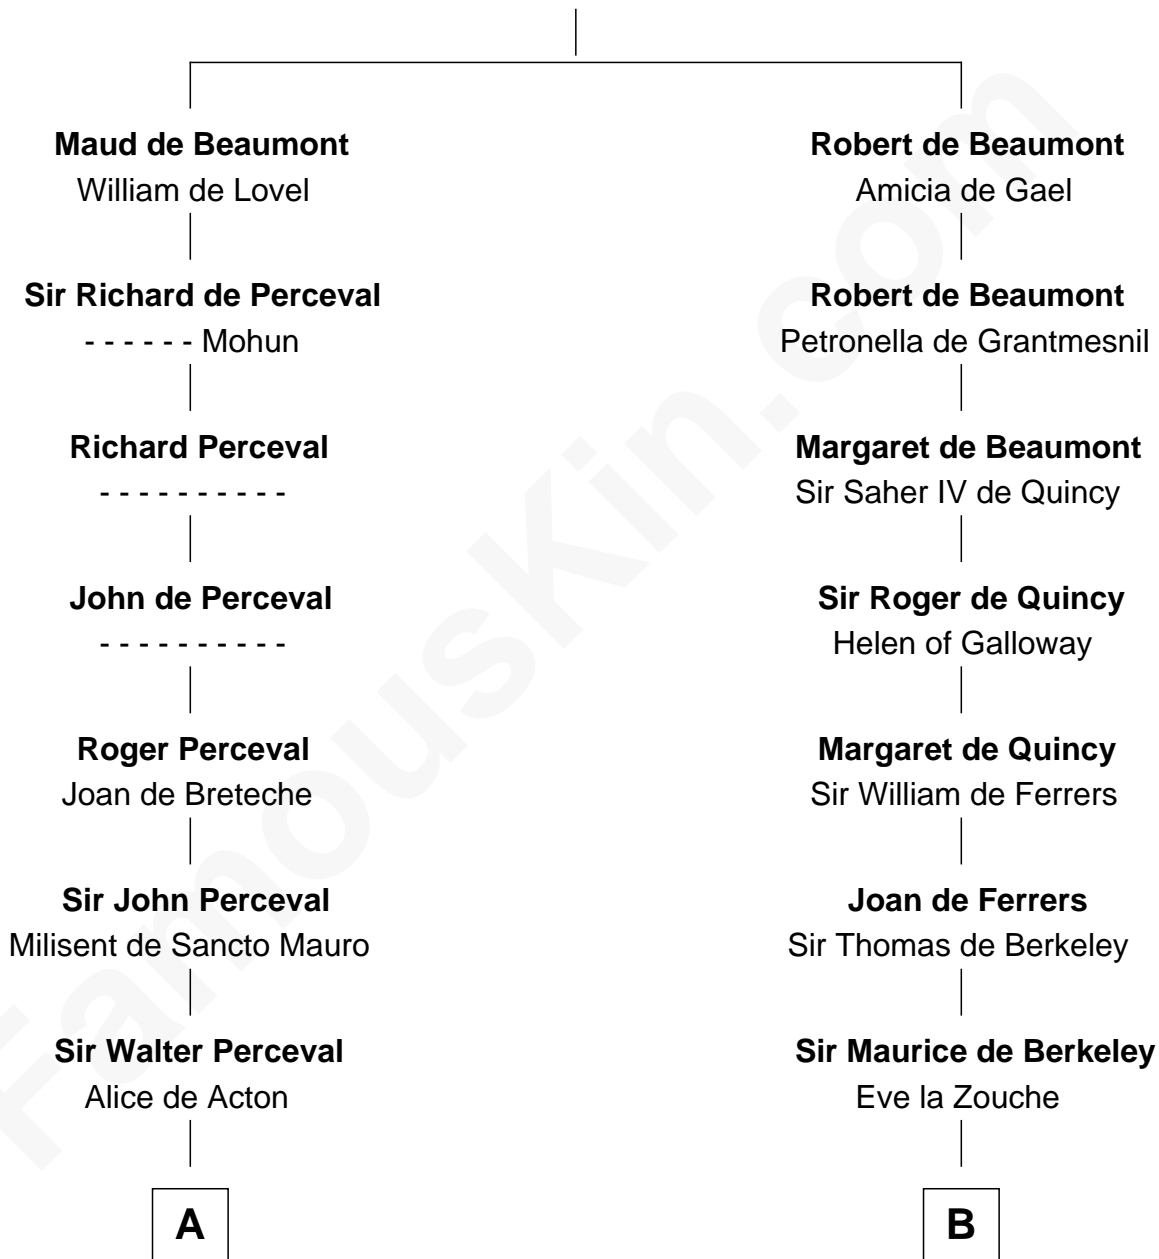

FamousKin.com
Relationship Chart of
James Russell Lowell
American "Fireside" Poet

20th cousin 1 time removed of

Bathsheba (Ruggles) Spooner

First woman executed for murder in U.S. by non-British government

Sir Robert de Beaumont
 Isabel de Vermandois

C

Ebenezer Lowell
Elizabeth Shailer

Rev. John Lowell
Sarah Champney

John Lowell
Rebecca Russell

Rev. Charles Lowell
Harriet Brackett Spence

James Russell Lowell
American "Fireside" Poet

D

Martha Woodbridge
Samuel Ruggles

Rev. Timothy Ruggles
Mary White

Timothy Dwight Ruggles
Bathsheba Bourne

Bathsheba (Ruggles) Spooner
First Woman Executed in U.S.