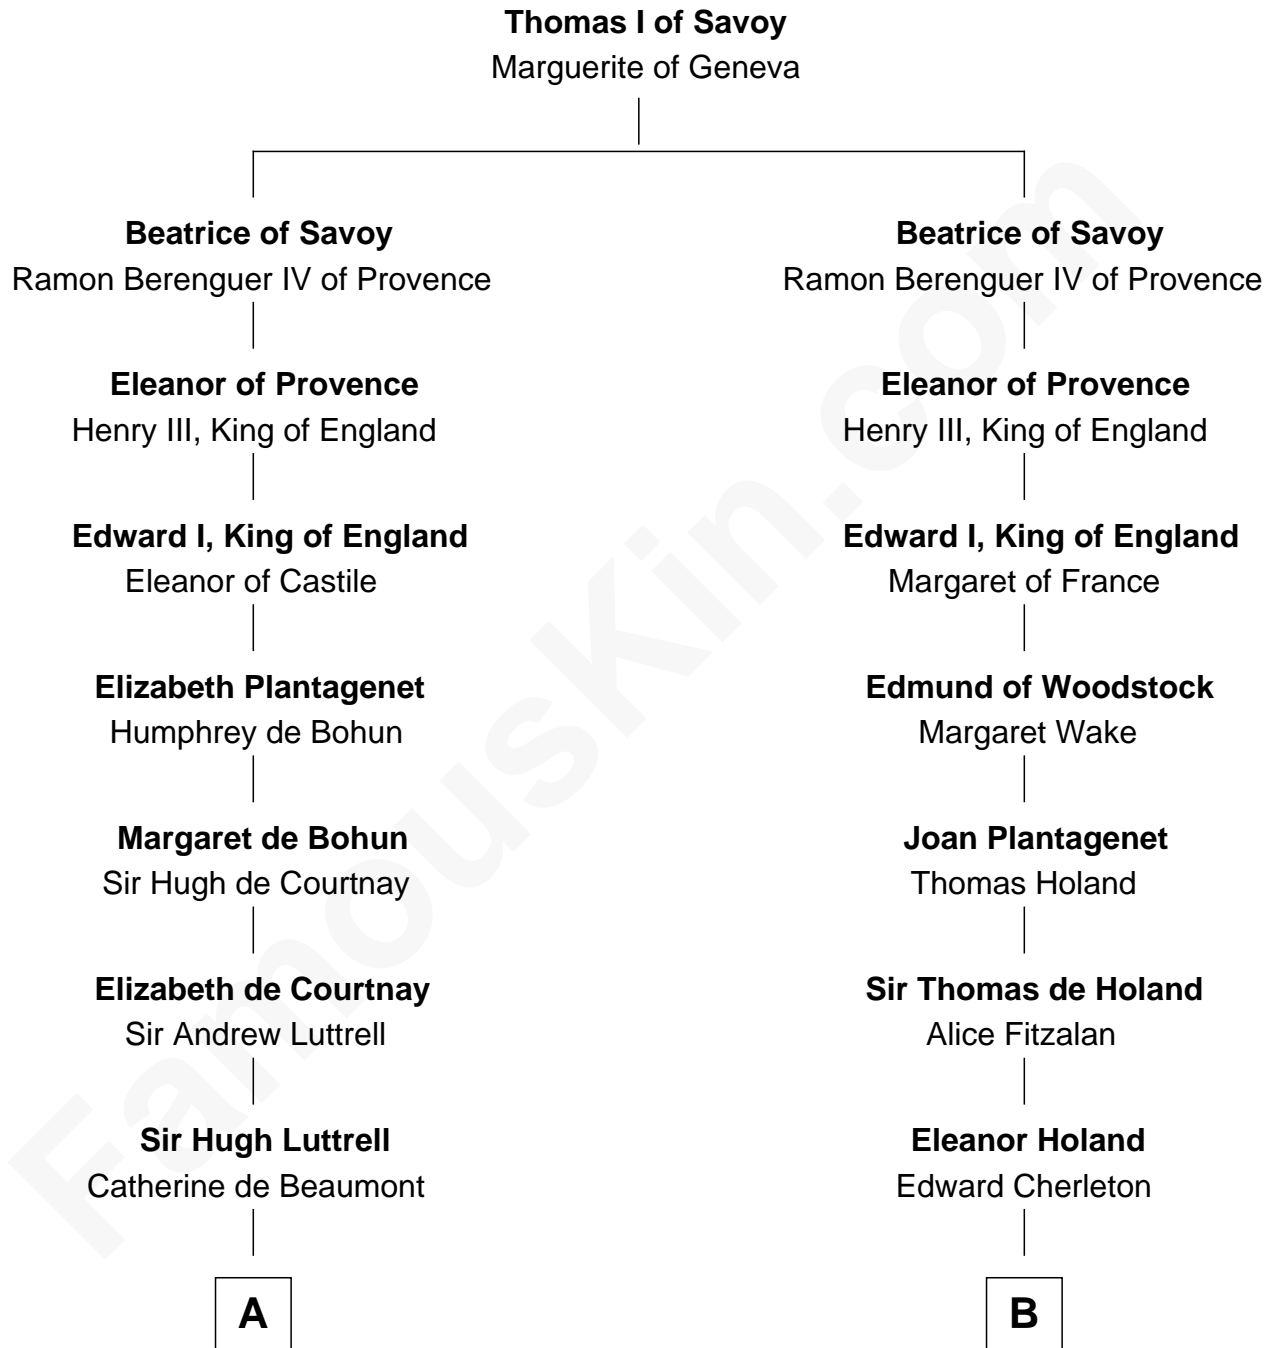

**FamousKin.com**  
**Relationship Chart of**  
**James Russell Lowell**  
*American "Fireside" Poet*

18th cousin 2 times removed of

**Bathsheba (Ruggles) Spooner**

*First woman executed for murder in U.S. by non-British government*

**C**

**Rev. John Lowell**

Sarah Champney

**John Lowell**

Rebecca Russell

**Rev. Charles Lowell**

Harriet Brackett Spence

**James Russell Lowell**

*American "Fireside" Poet*

**D**

**Timothy Dwight Ruggles**

Bathsheba Bourne

**Bathsheba (Ruggles) Spooner**

*First Woman Executed in U.S.*

FamousKin.com