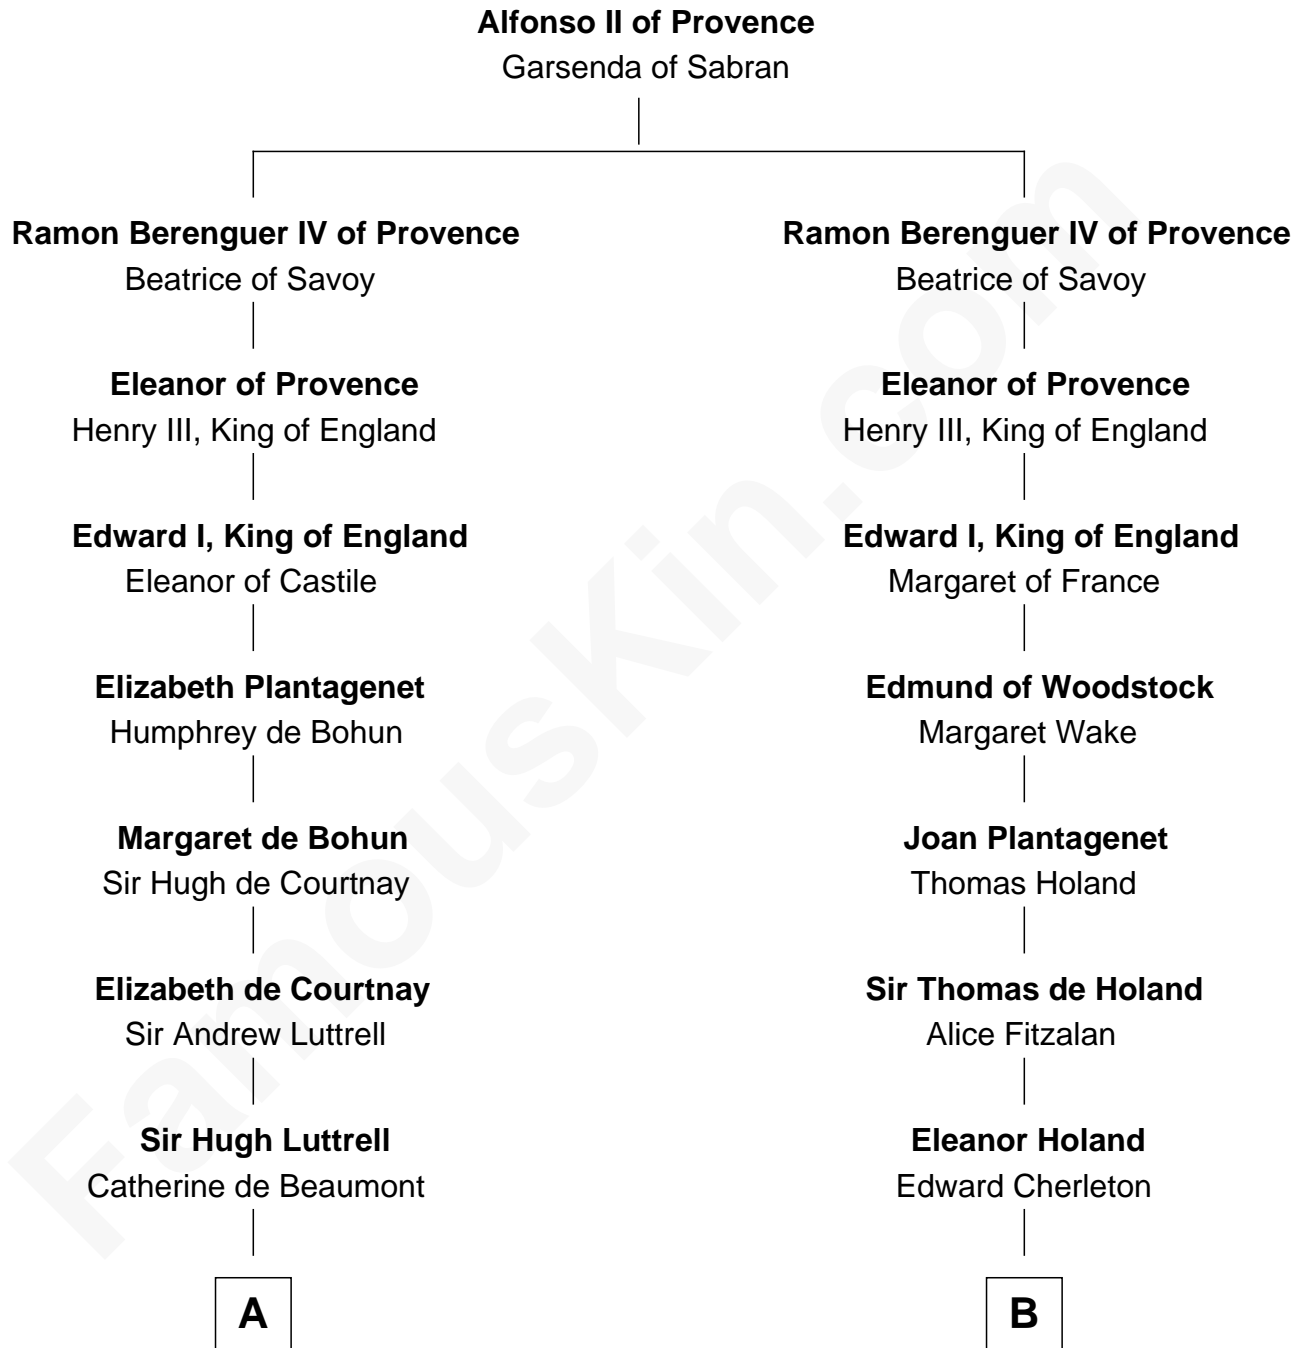

FamousKin.com
Relationship Chart of
James Russell Lowell
American "Fireside" Poet

18th cousin 2 times removed of

Bathsheba (Ruggles) Spooner

First woman executed for murder in U.S. by non-British government

American "Fireside" Poet

D

Timothy Dwight Ruggles

Bathsheba Bourne

Bathsheba (Ruggles) Spooner

First Woman Executed in U.S.

FamousKin.com