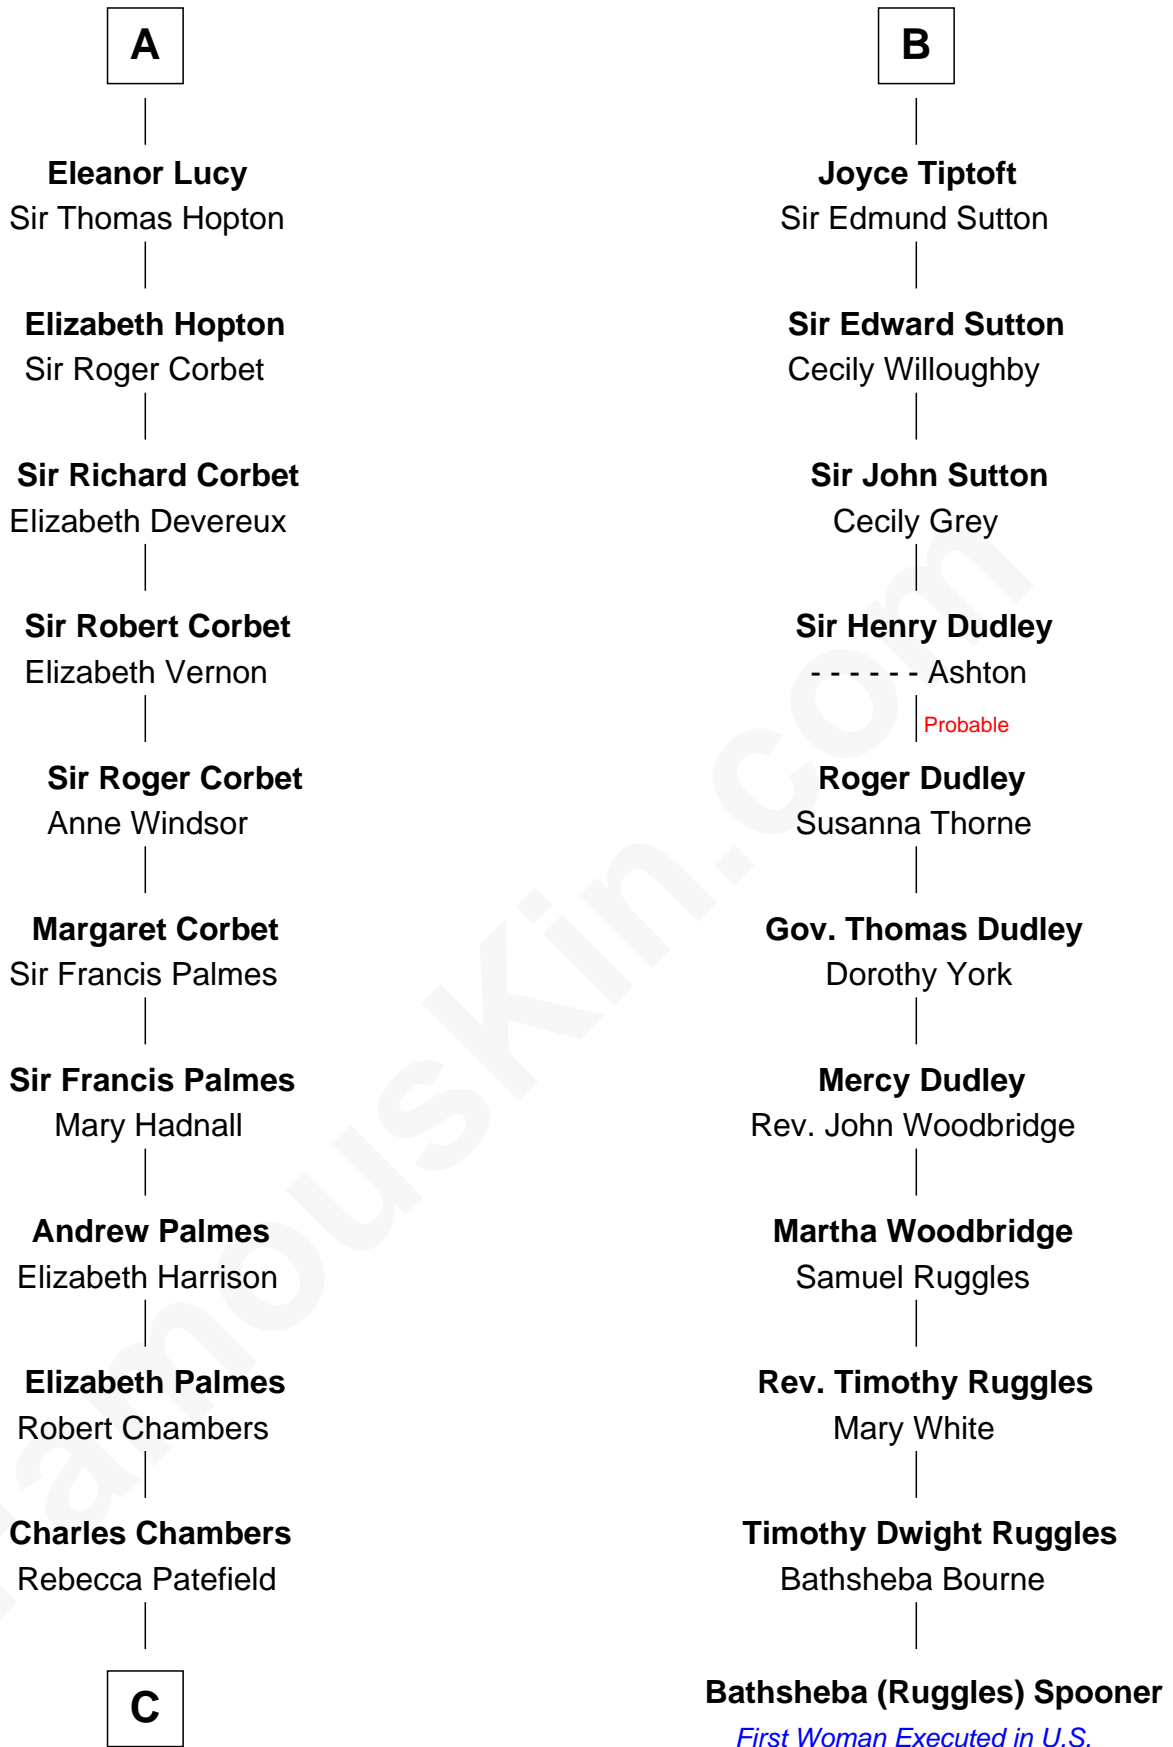

## Relationship Chart of

### James Russell Lowell

American "Fireside" Poet

17th cousin 4 times removed of

### Bathsheba (Ruggles) Spooner

First woman executed for murder in U.S. by non-British government

**Henry III, Duke of Brabant**  
Adelaide of Burgundy

**C**

—  
**Rebecca Chambers**

Daniel Russell

—  
**James Russell**