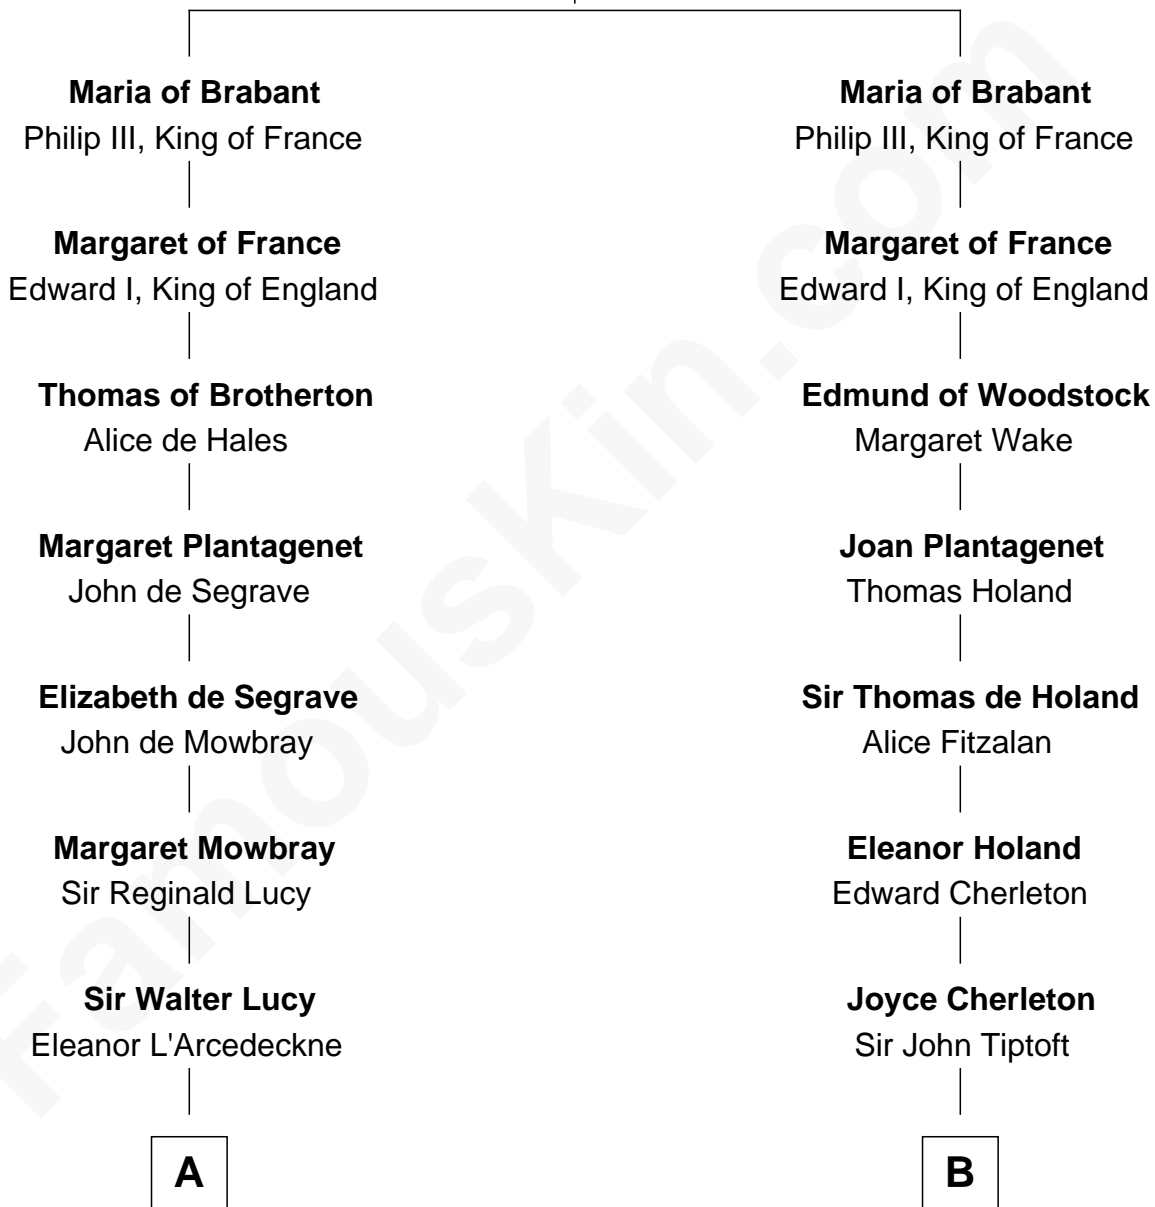

## Relationship Chart of

### James Russell Lowell

American "Fireside" Poet

17th cousin 4 times removed of

### Bathsheba (Ruggles) Spooner

First woman executed for murder in U.S. by non-British government

**Henry III, Duke of Brabant**  
Adelaide of Burgundy

**C**

—  
**Rebecca Chambers**

Daniel Russell

—  
**James Russell**