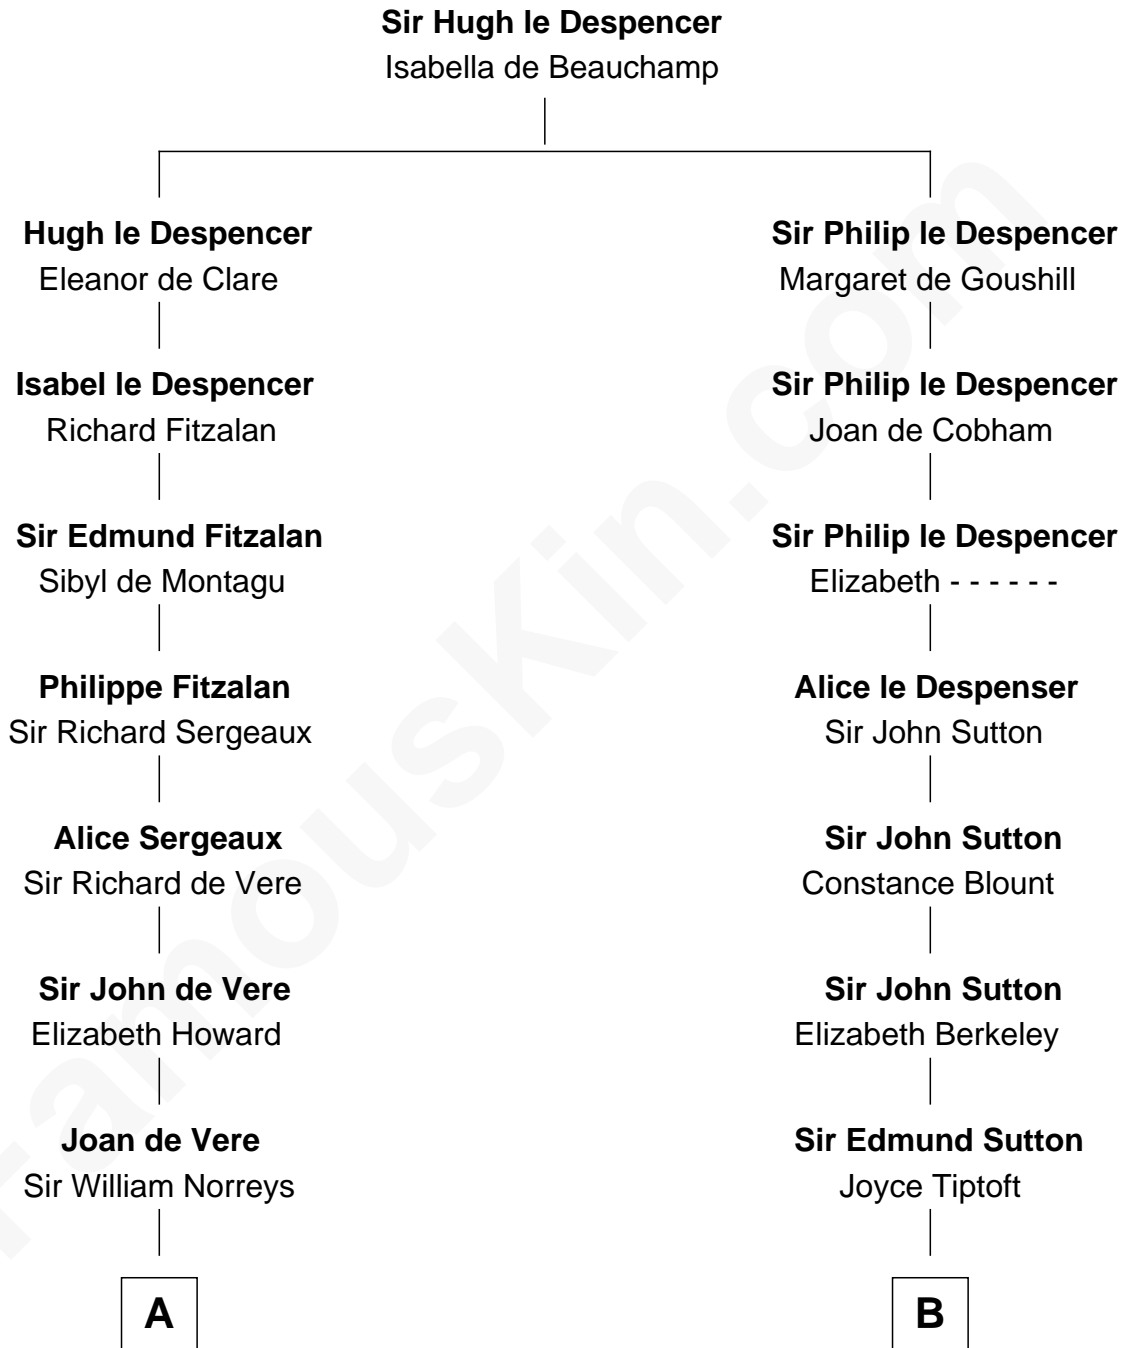

**FamousKin.com**  
**Relationship Chart of**  
**James Russell Lowell**  
*American "Fireside" Poet*

16th cousin 2 times removed of

**Bathsheba (Ruggles) Spooner**

*First woman executed for murder in U.S. by non-British government*