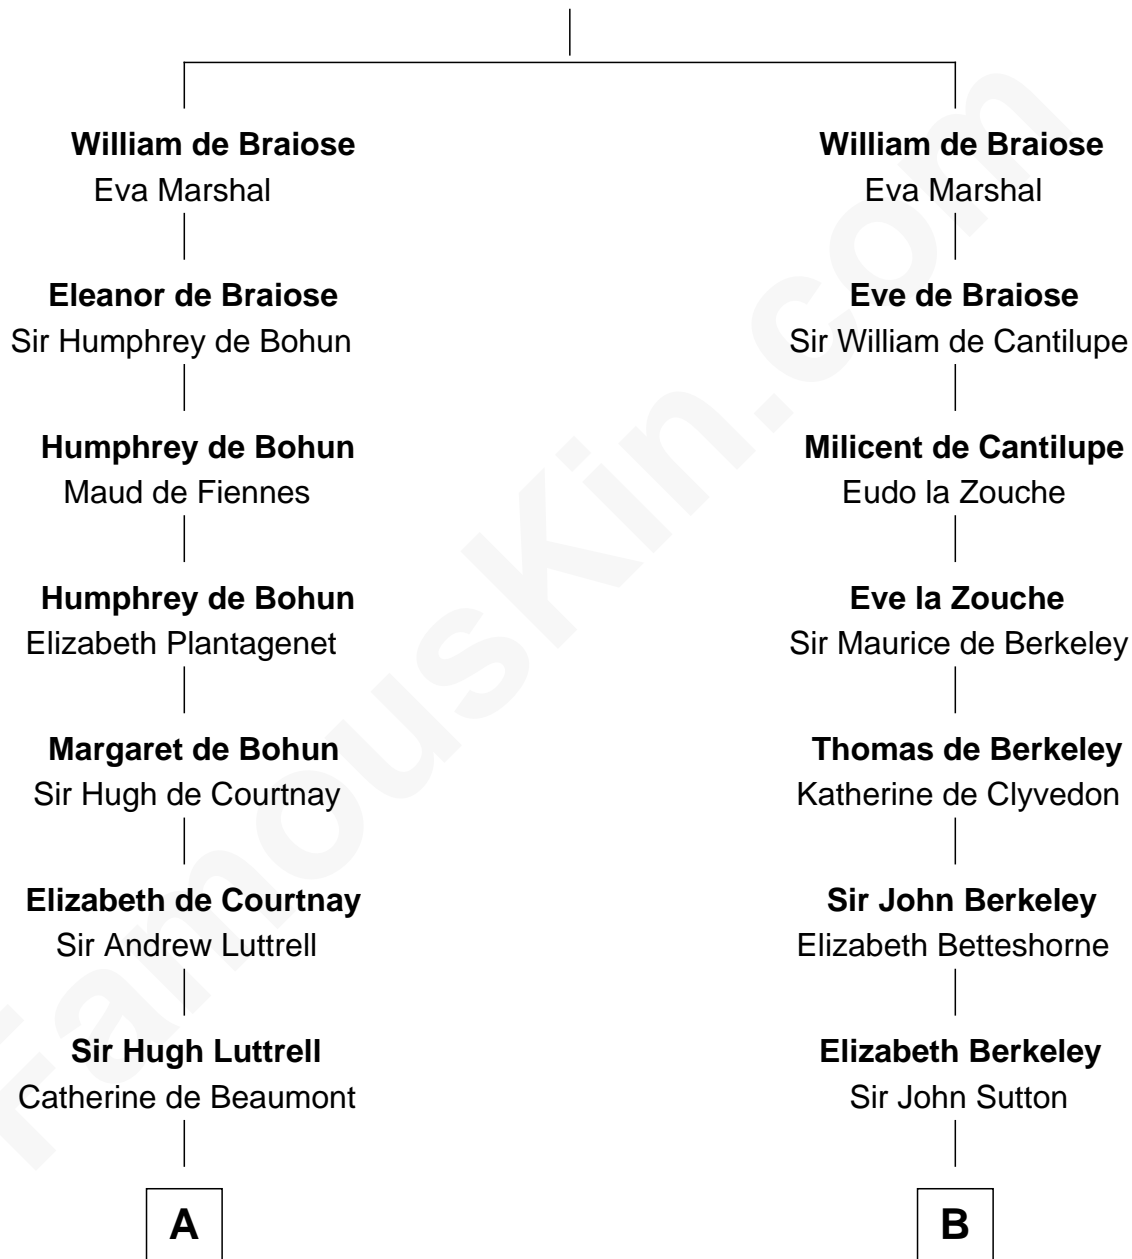

Bathsheba (Ruggles) Spooner

First woman executed for murder in U.S. by non-British government

Reginald de Braiose