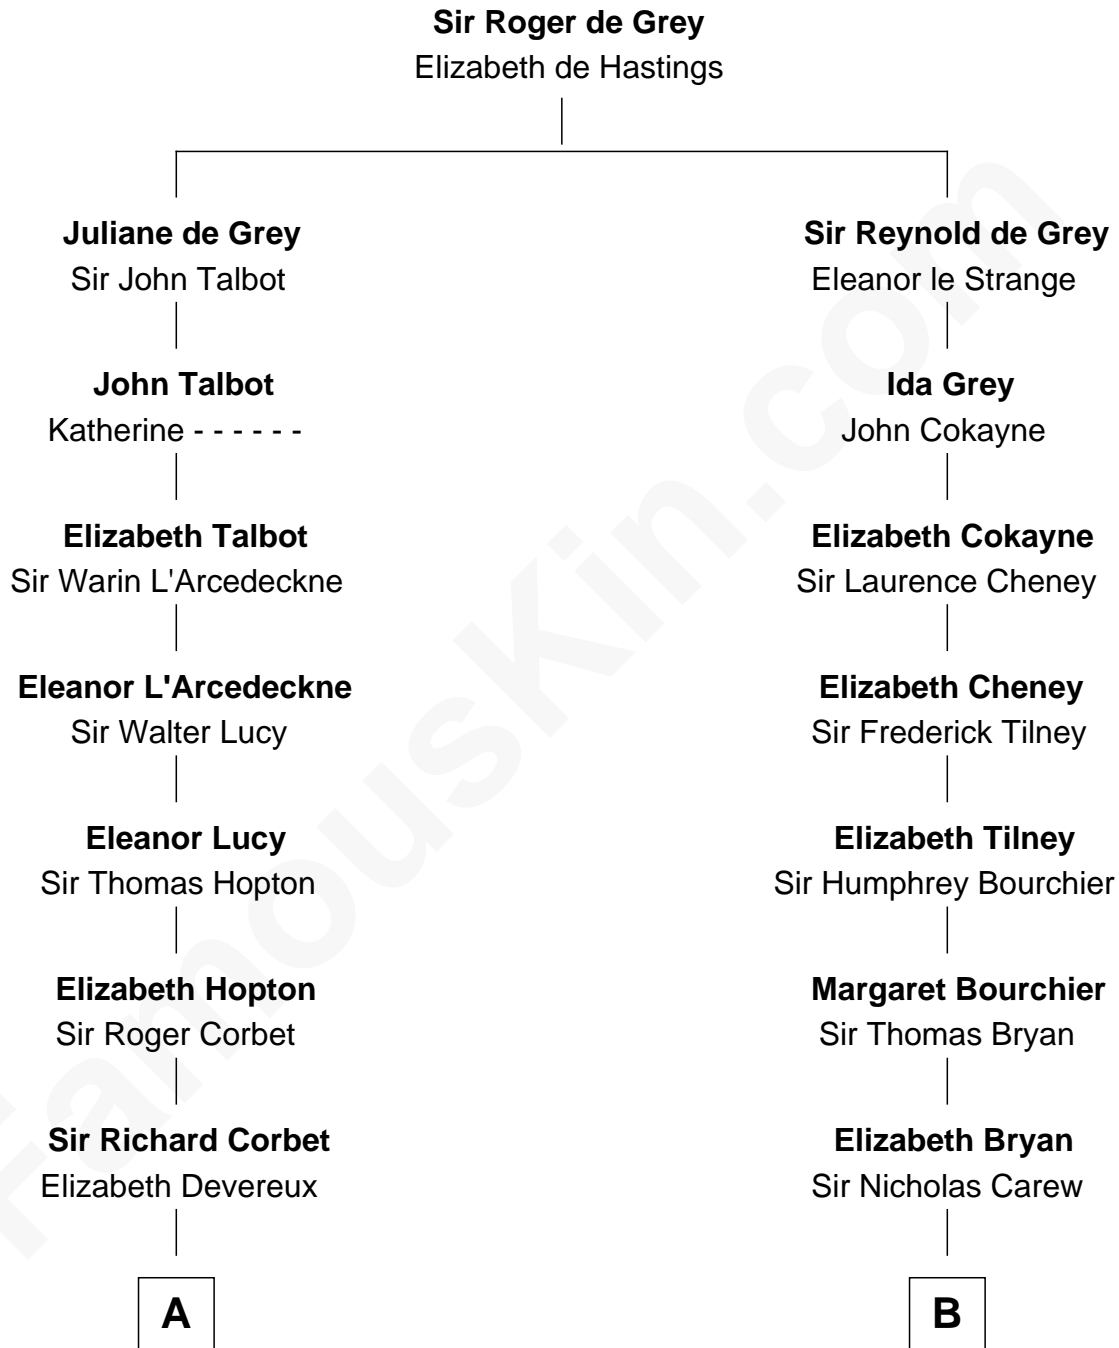

FamousKin.com
Relationship Chart of
James Russell Lowell
American "Fireside" Poet

18th cousin 1 time removed of
Norman Rockwell
American Artist

C

Rev. Charles Lowell
Harriet Brackett Spence

James Russell Lowell
American "Fireside" Poet

D

John William Rockwell
Phebe Boyce Waring

Jarvis Waring Rockwell
Anne Mary Hill

Norman Rockwell
American Artist

FamousKin.com