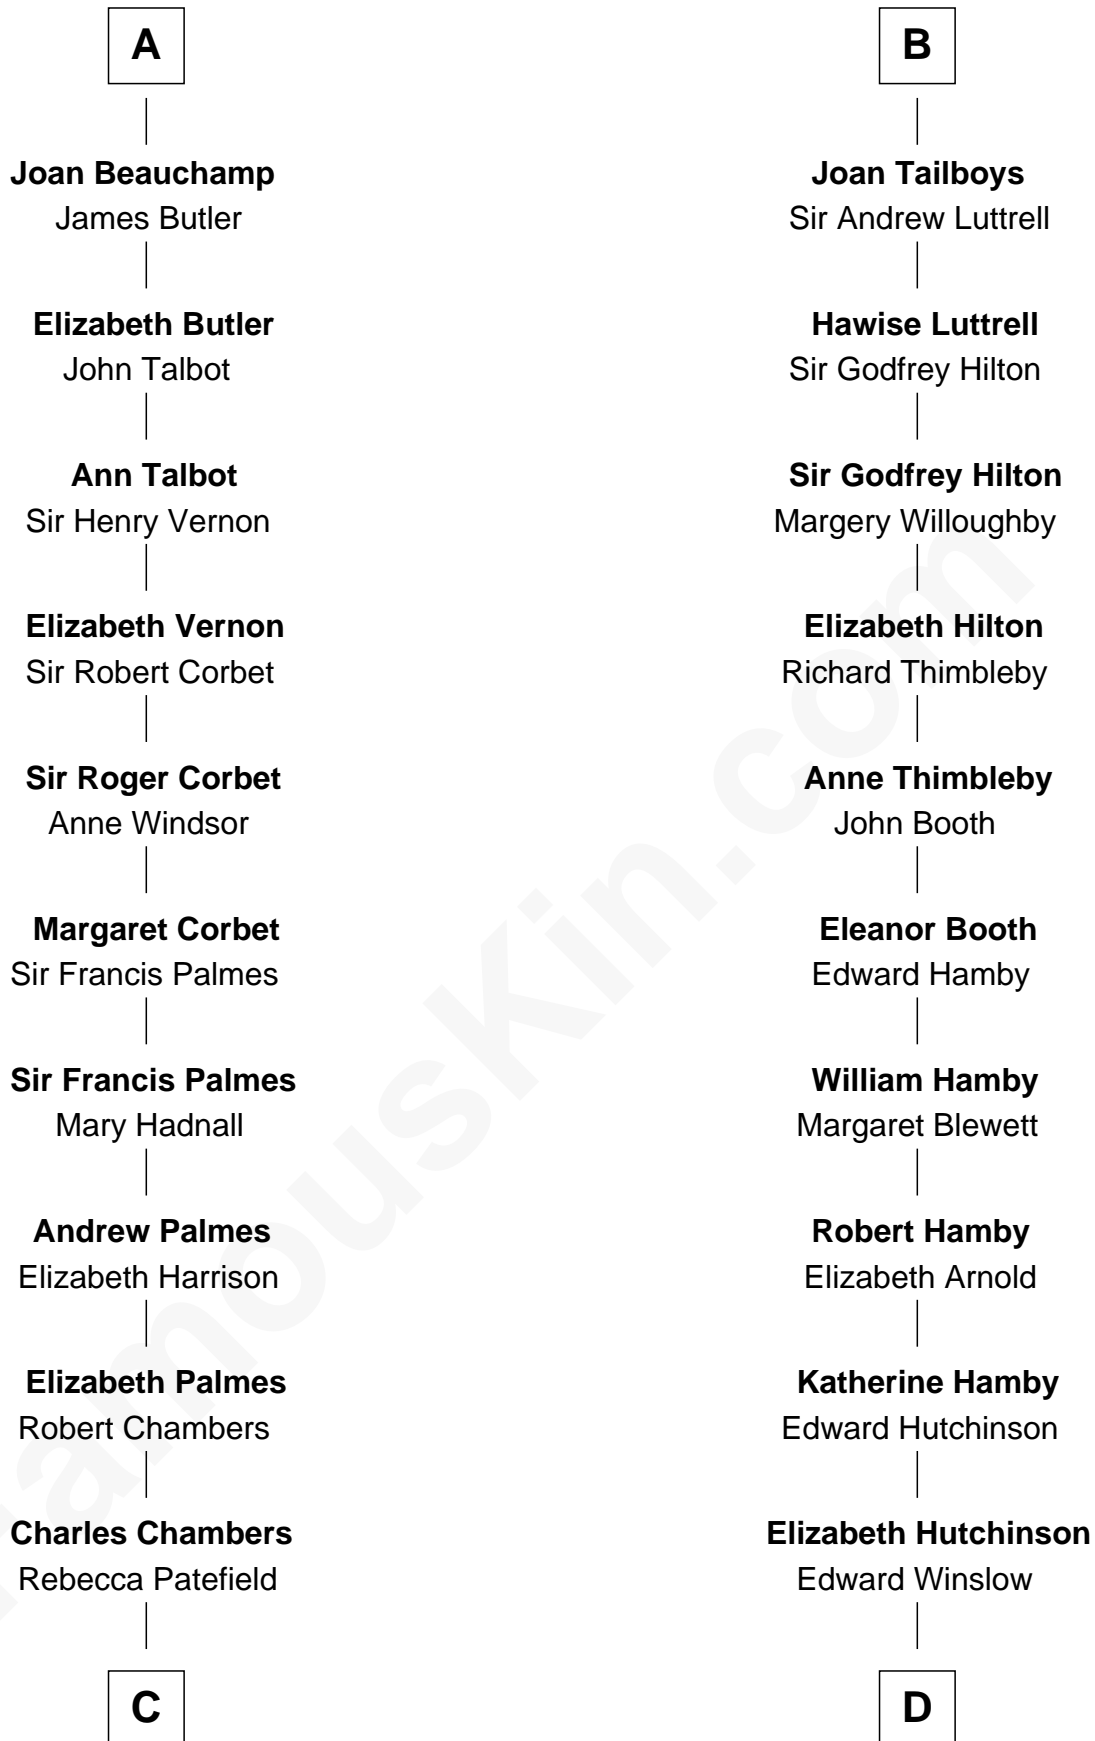

# FamousKin.com Relationship Chart of

**James Russell Lowell**

*American "Fireside" Poet*

20th cousin 1 time removed of

**Nicholas Gilman**

*Signer of the U.S. Constitution*

**C**

**Rebecca Chambers**

Daniel Russell

**James Russell**

Katharine Graves

**Rebecca Russell**

John Lowell

**Rev. Charles Lowell**

Harriet Brackett Spence

**James Russell Lowell**