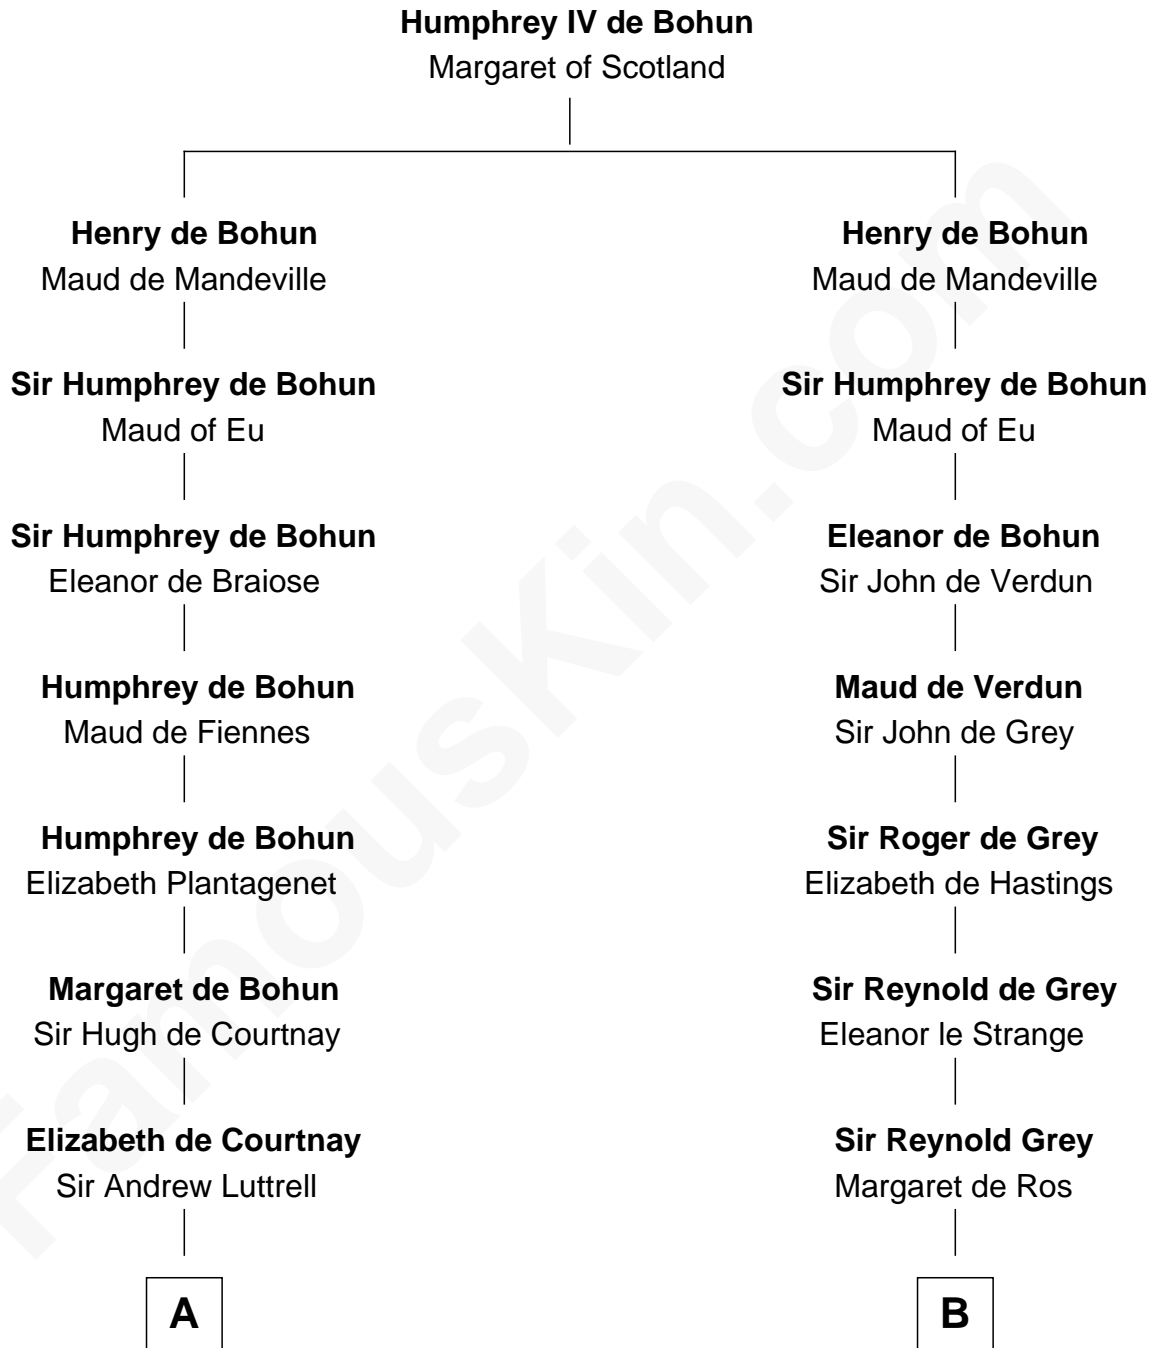

**FamousKin.com**  
**Relationship Chart of**  
**James Russell Lowell**  
*American "Fireside" Poet*

**20th cousin 1 time removed of**  
**Nicholas Gilman**  
*Signer of the U.S. Constitution*

**C**

**Ebenezer Lowell**

Elizabeth Shailer

**Rev. John Lowell**

Sarah Champney

**John Lowell**

Rebecca Russell

**Rev. Charles Lowell**

Harriet Brackett Spence

**James Russell Lowell**

**Nicholas Gilman**

*Signer of the U.S. Constitution*