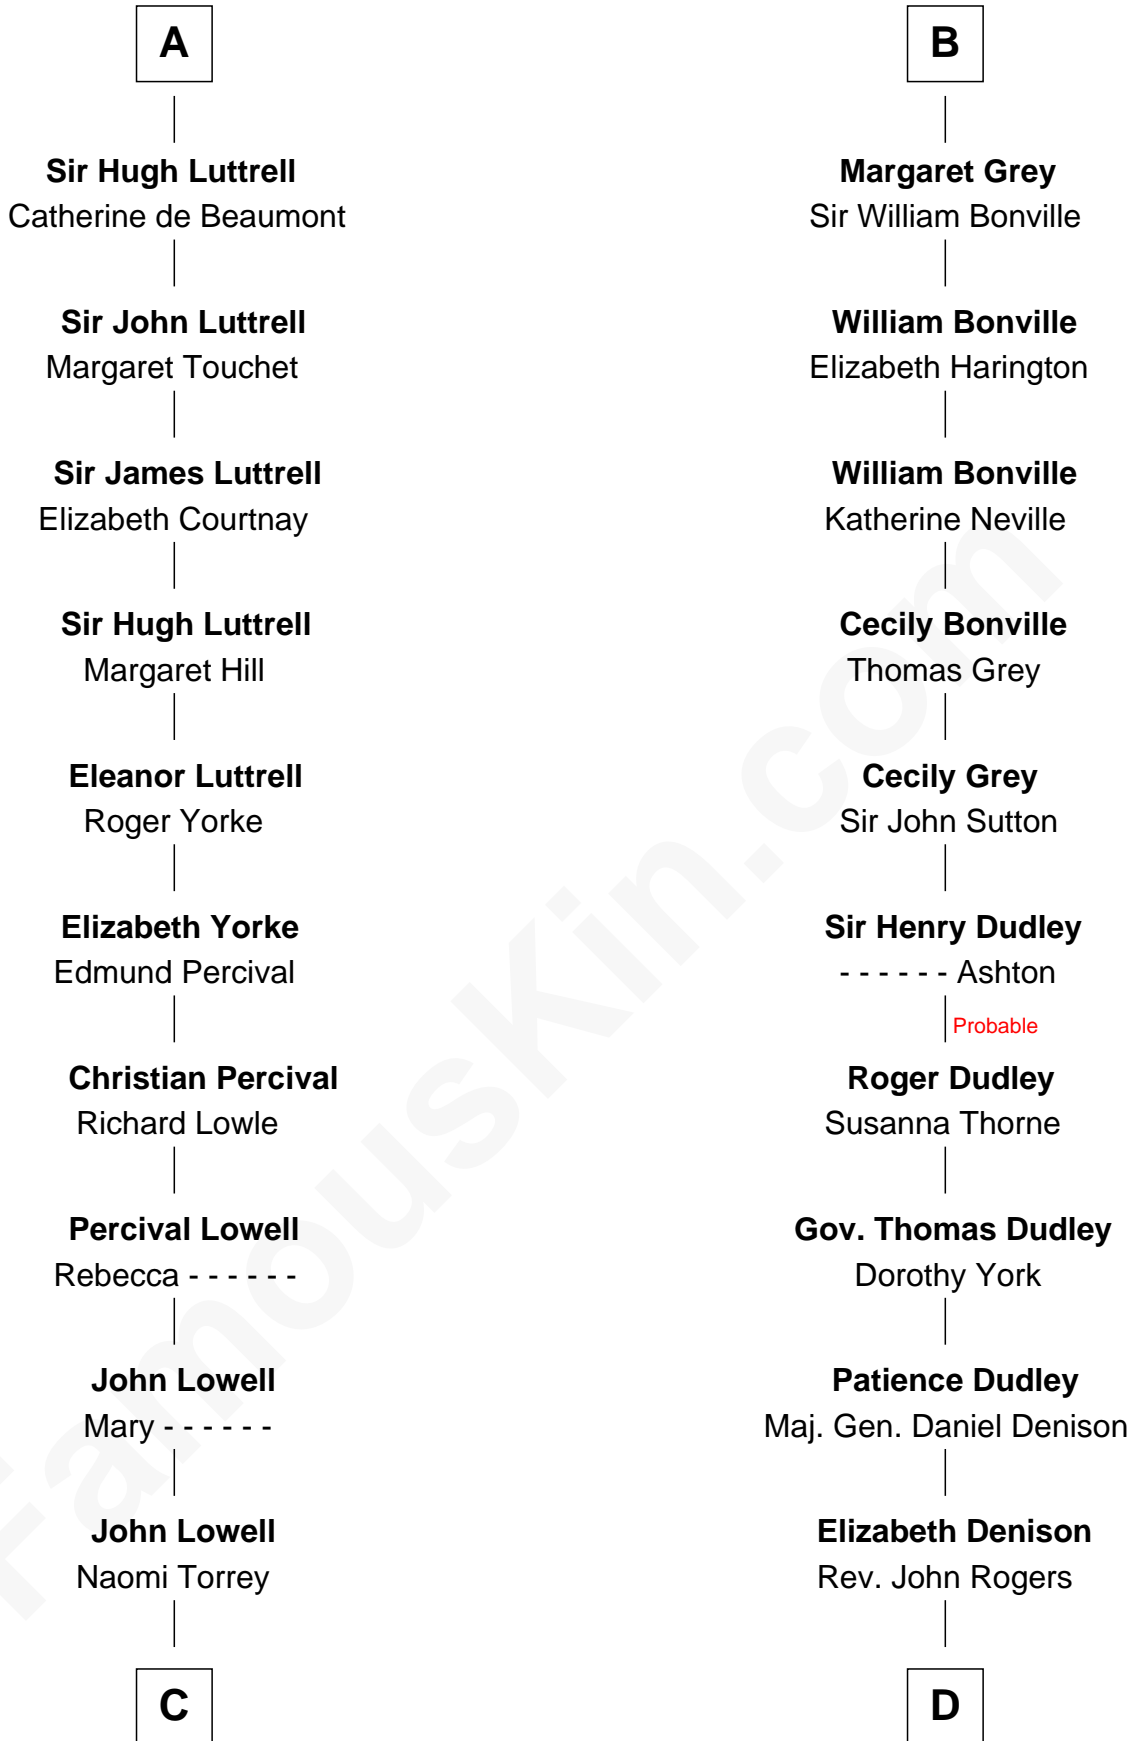

**FamousKin.com**  
**Relationship Chart of**  
**James Russell Lowell**  
*American "Fireside" Poet*

**20th cousin 1 time removed of**  
**Nicholas Gilman**  
*Signer of the U.S. Constitution*

**C**

**Ebenezer Lowell**

Elizabeth Shailer

**Rev. John Lowell**

Sarah Champney

**John Lowell**

Rebecca Russell

**Rev. Charles Lowell**

Harriet Brackett Spence

**James Russell Lowell**