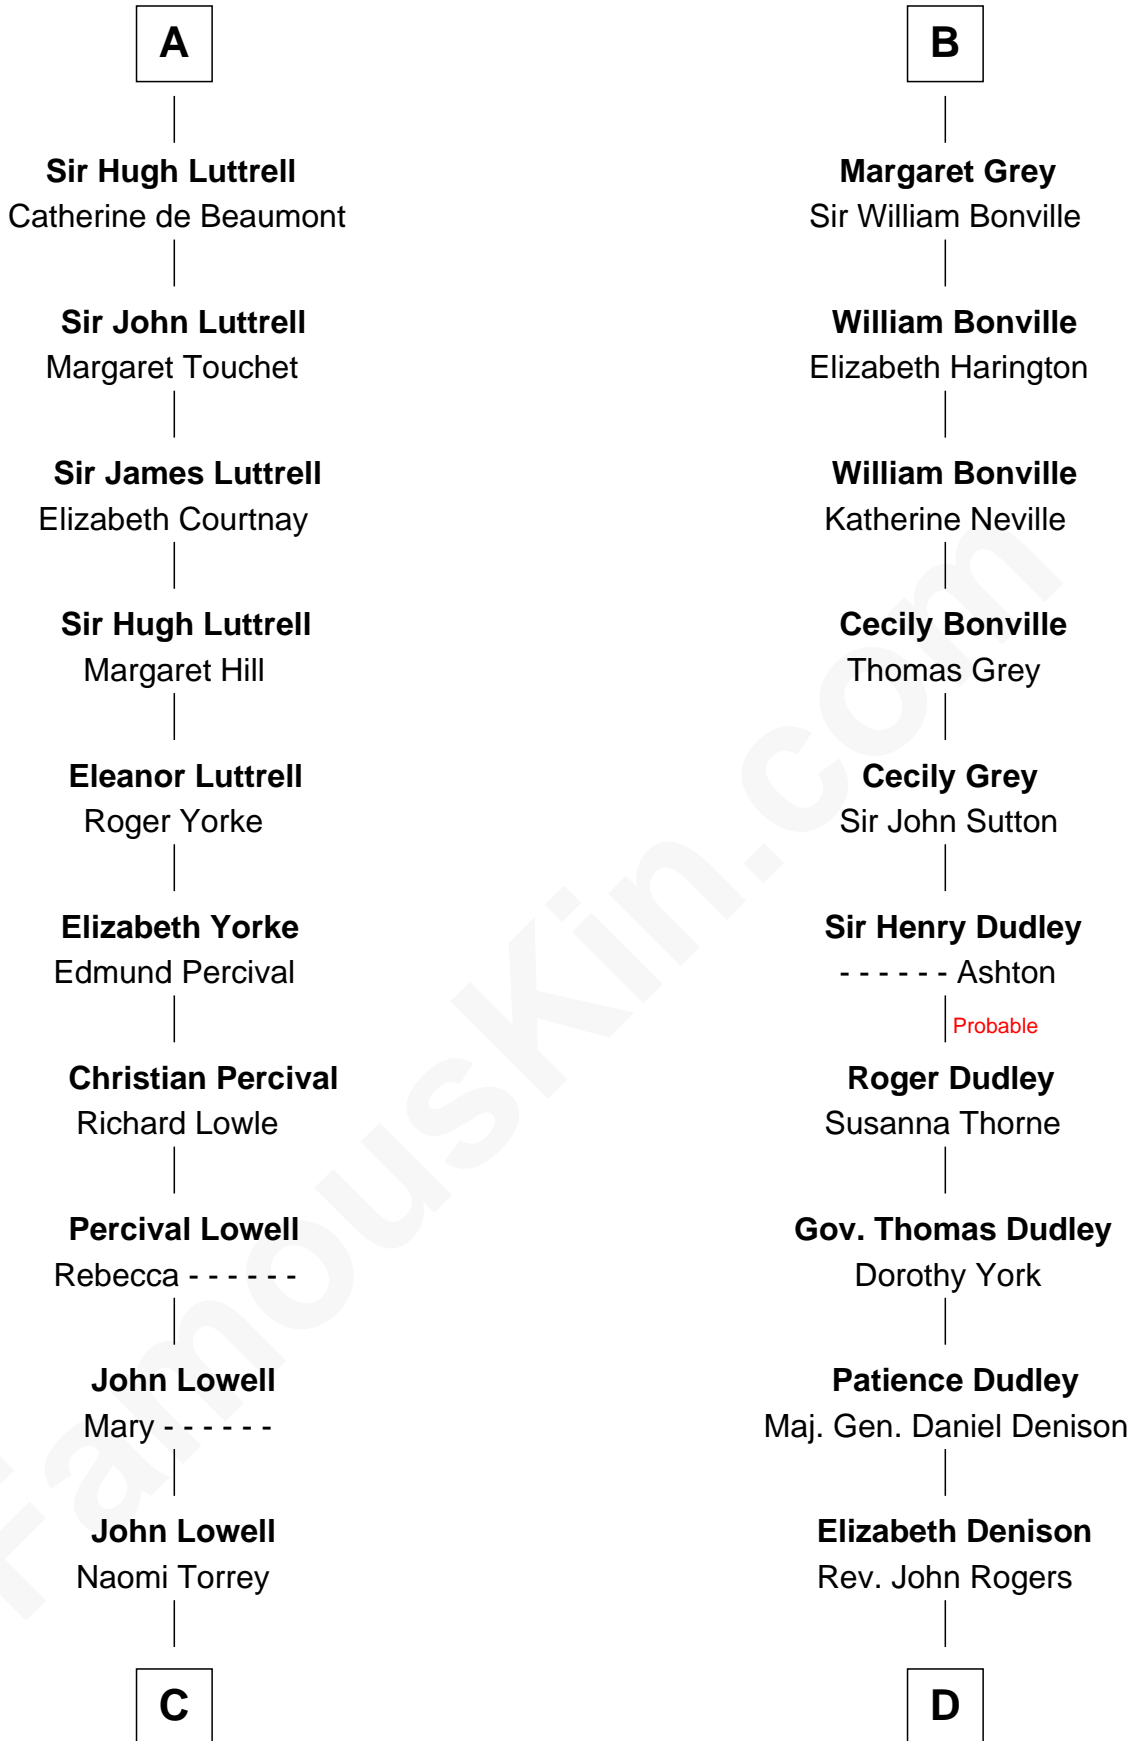

**FamousKin.com**  
**Relationship Chart of**  
**James Russell Lowell**  
*American "Fireside" Poet*

**20th cousin 1 time removed of**  
**Nicholas Gilman**  
*Signer of the U.S. Constitution*

**C**

**Ebenezer Lowell**

Elizabeth Shailer

**Rev. John Lowell**

Sarah Champney

**John Lowell**

Rebecca Russell

**Rev. Charles Lowell**

Harriet Brackett Spence

**James Russell Lowell**