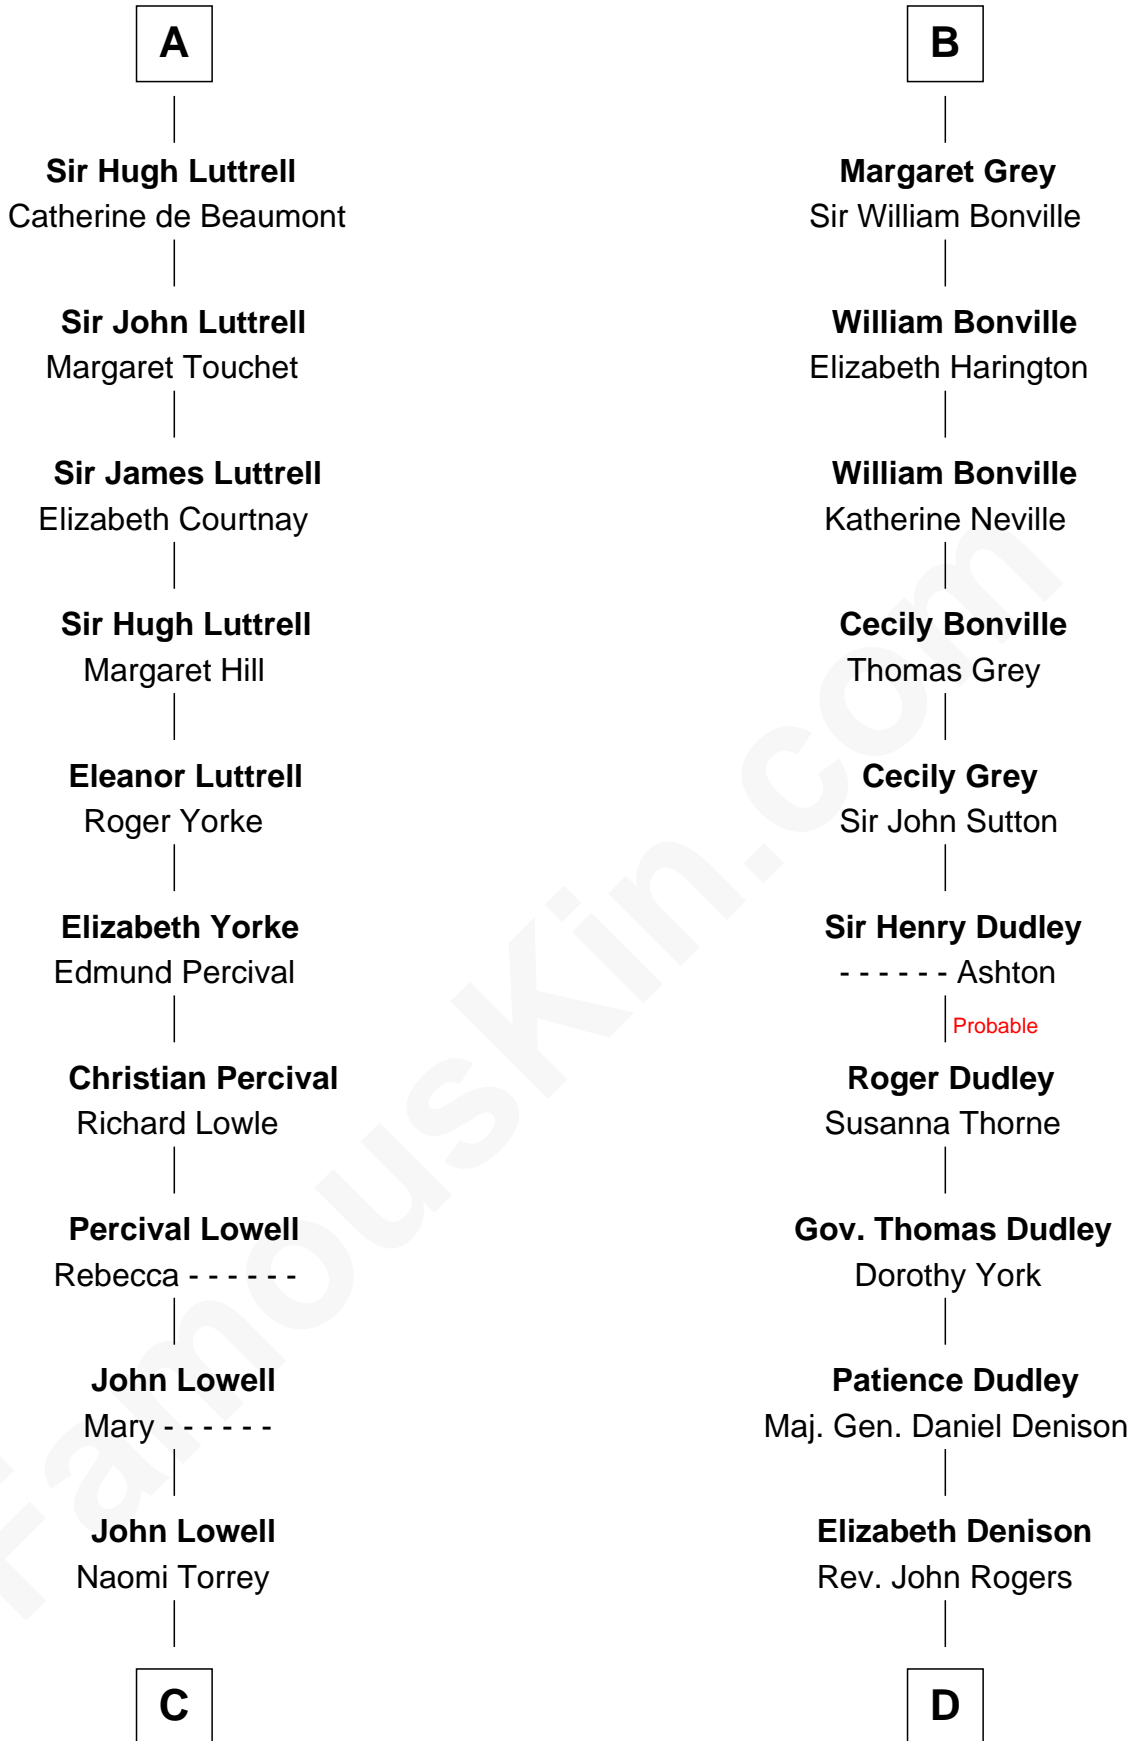

FamousKin.com
Relationship Chart of
James Russell Lowell
American "Fireside" Poet

20th cousin 1 time removed of
Nicholas Gilman
Signer of the U.S. Constitution

C

Ebenezer Lowell
Elizabeth Shailer

Rev. John Lowell
Sarah Champney