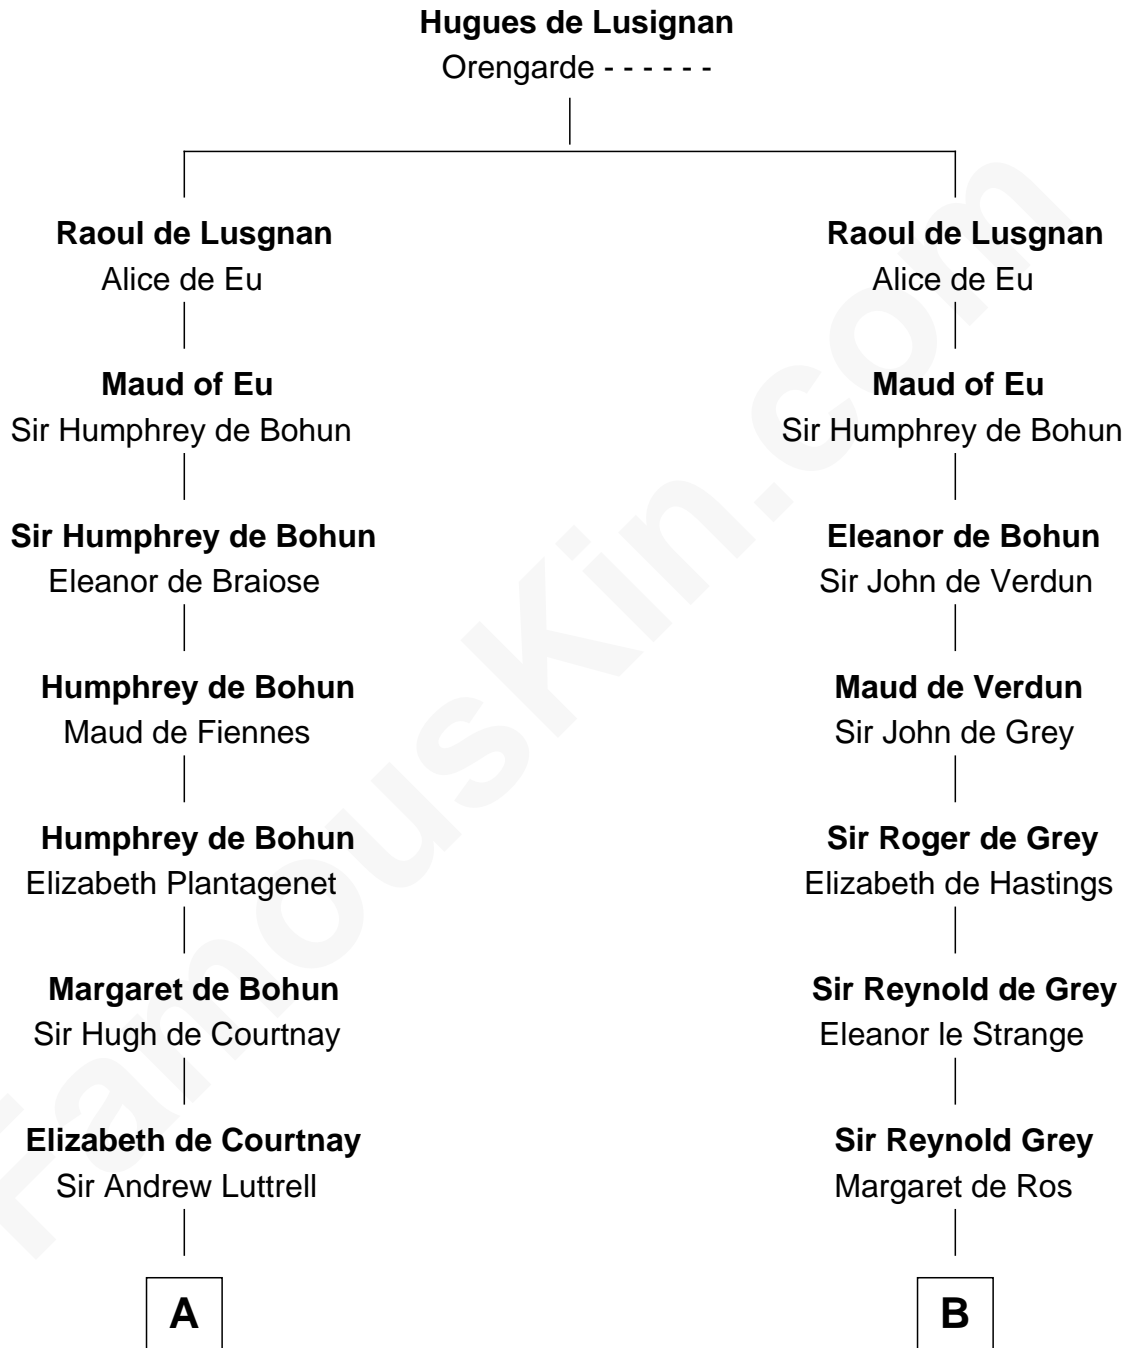

FamousKin.com
Relationship Chart of
James Russell Lowell
American "Fireside" Poet

20th cousin 1 time removed of
Nicholas Gilman
Signer of the U.S. Constitution

C

Ebenezer Lowell
Elizabeth Shailer

Rev. John Lowell
Sarah Champney