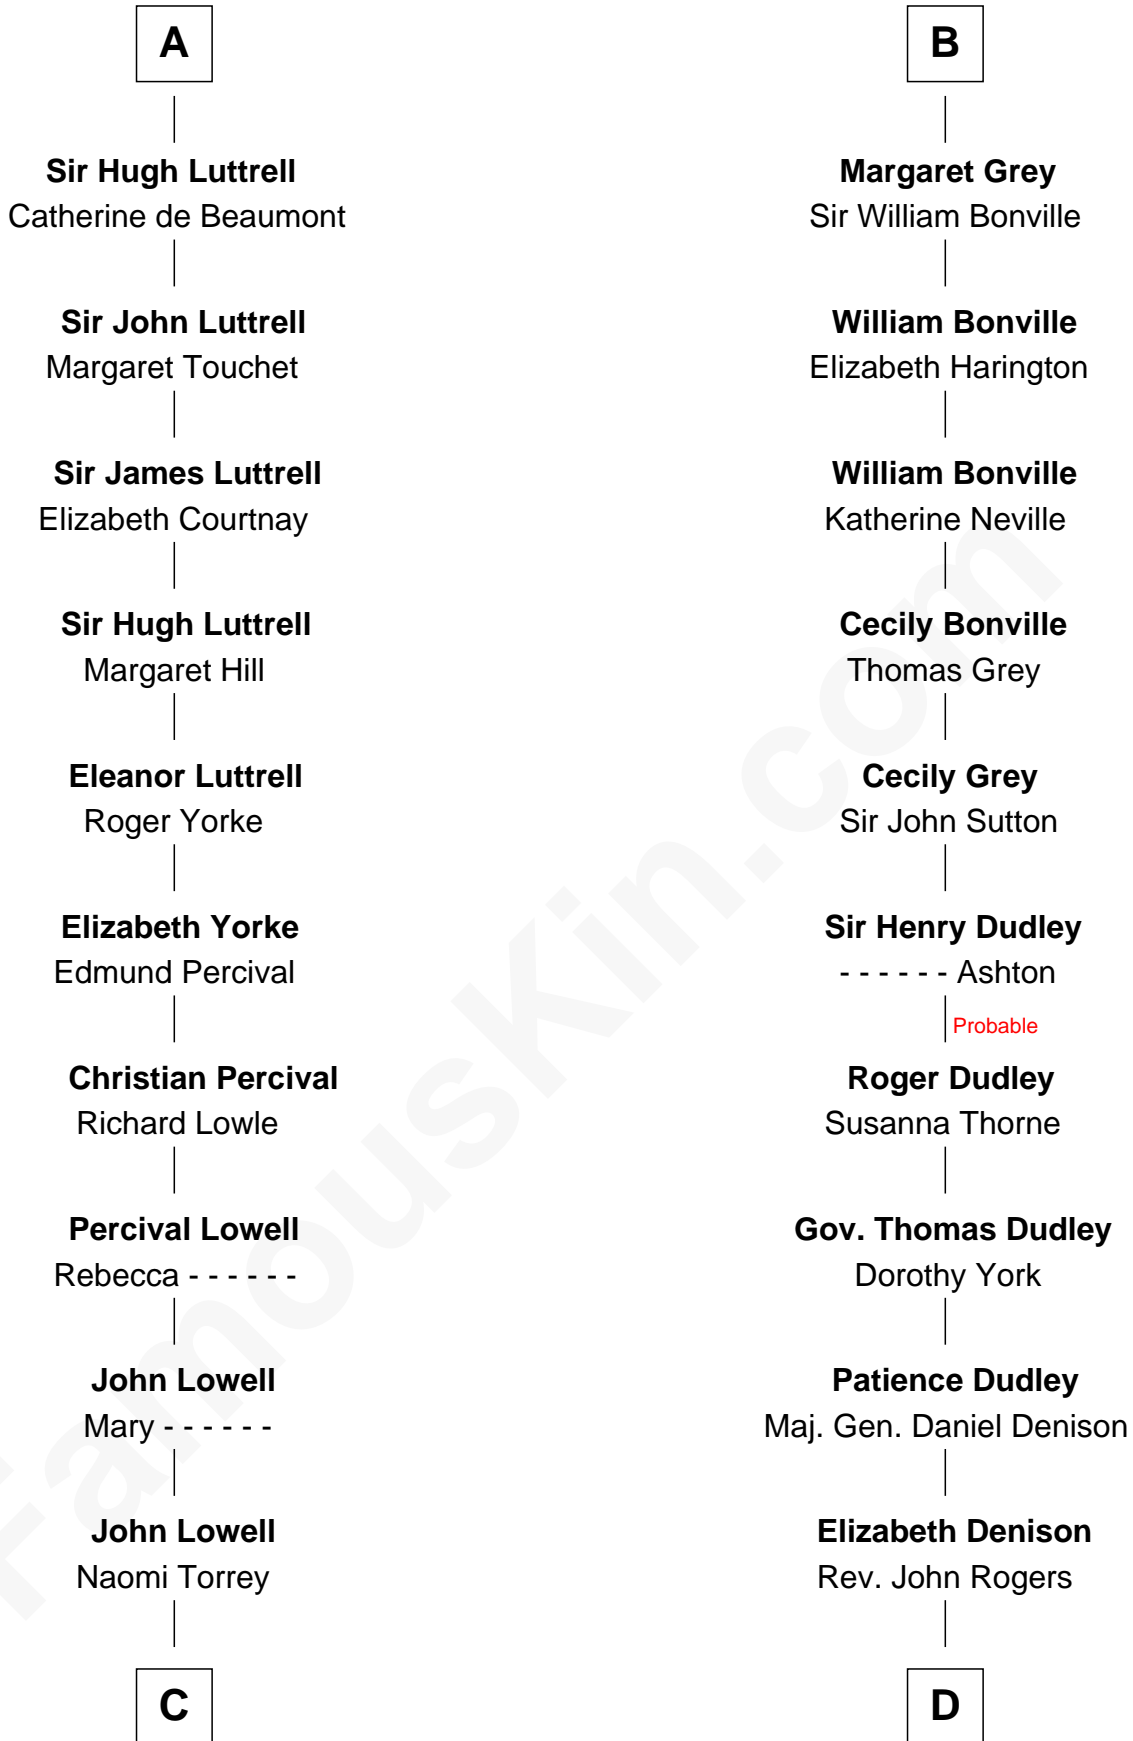

# FamousKin.com Relationship Chart of

**James Russell Lowell**

*American "Fireside" Poet*

20th cousin 1 time removed of

**Nicholas Gilman**

*Signer of the U.S. Constitution*

**C**

**Ebenezer Lowell**

Elizabeth Shailer

**Rev. John Lowell**

Sarah Champney

**John Lowell**

Rebecca Russell

**Rev. Charles Lowell**

Harriet Brackett Spence

**James Russell Lowell**