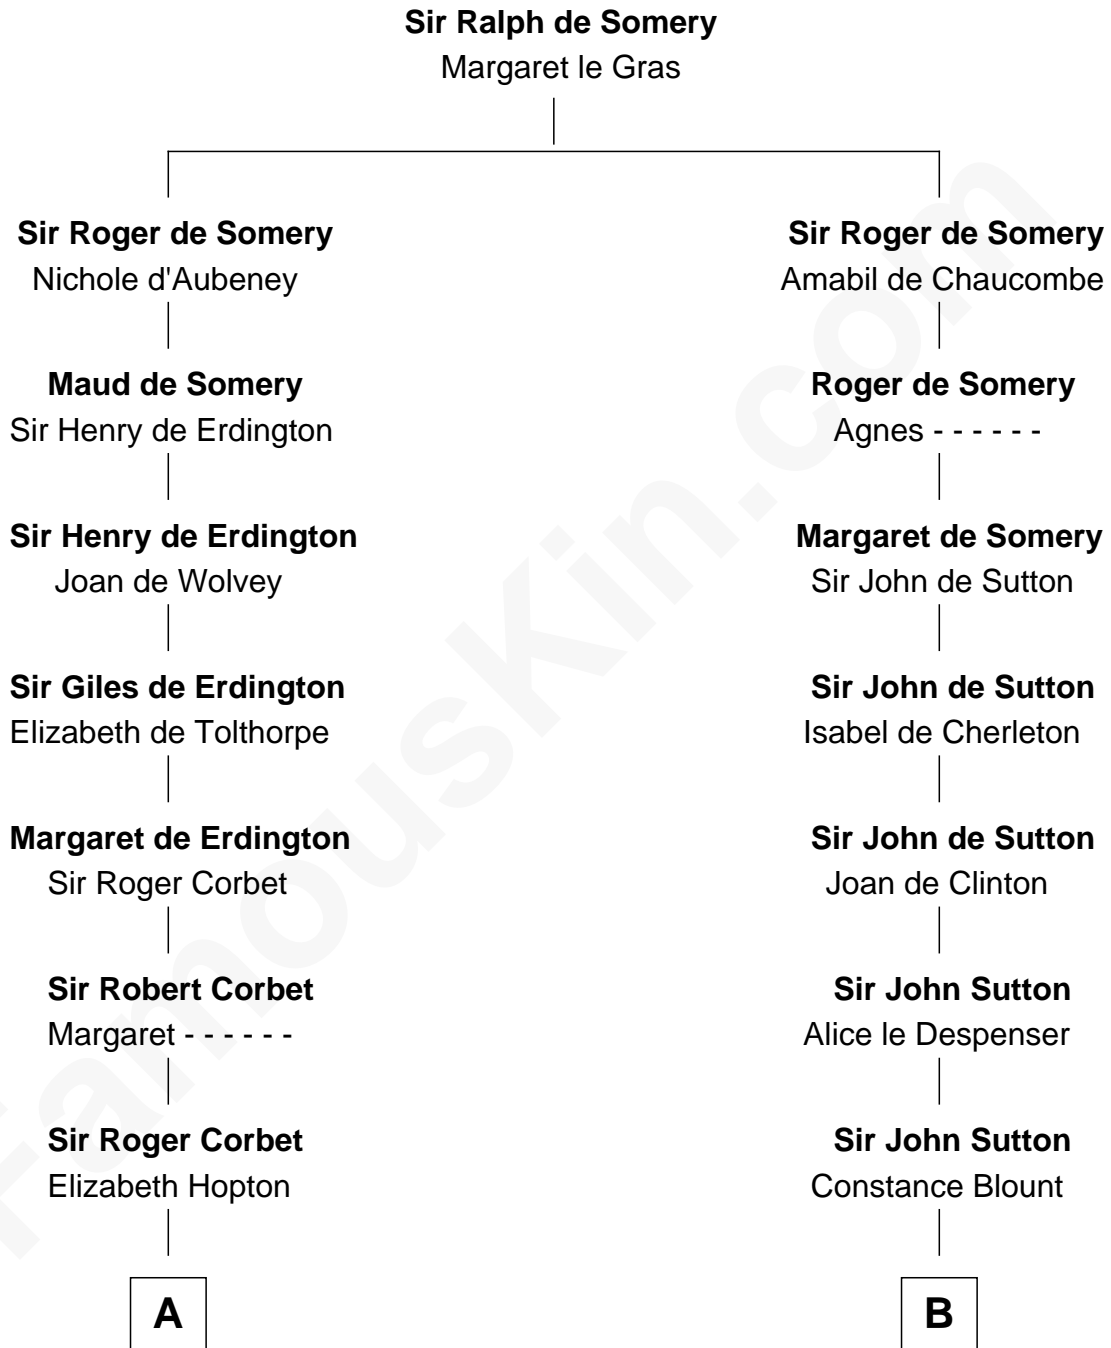

FamousKin.com Relationship Chart of

James Russell Lowell

American "Fireside" Poet

19th cousin of

Nicholas Gilman

Signer of the U.S. Constitution

C

Rebecca Russell