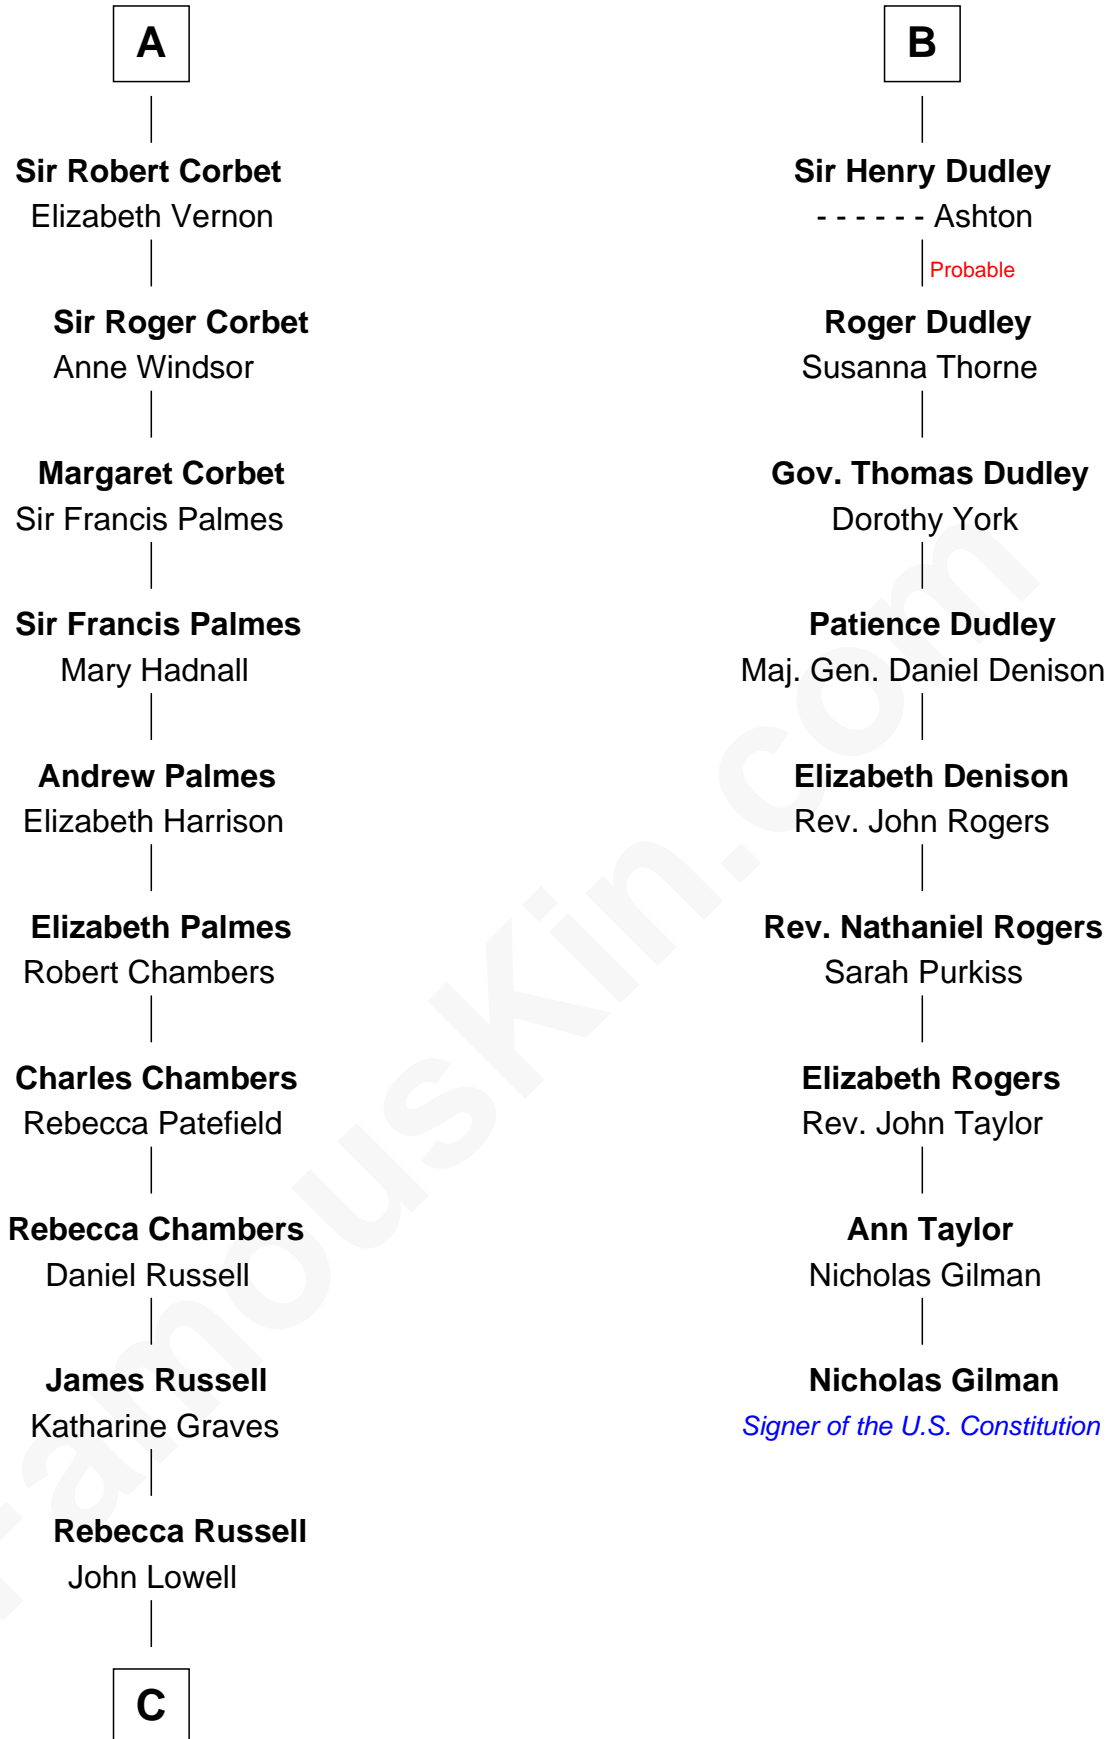

**FamousKin.com**  
**Relationship Chart of**  
**James Russell Lowell**  
*American "Fireside" Poet*

15th cousin 3 times removed of

**Nicholas Gilman**  
*Signer of the U.S. Constitution*

C

Rev. Charles Lowell  
Harriet Brackett Spence

James Russell Lowell  
*American "Fireside" Poet*

FamousKin.com