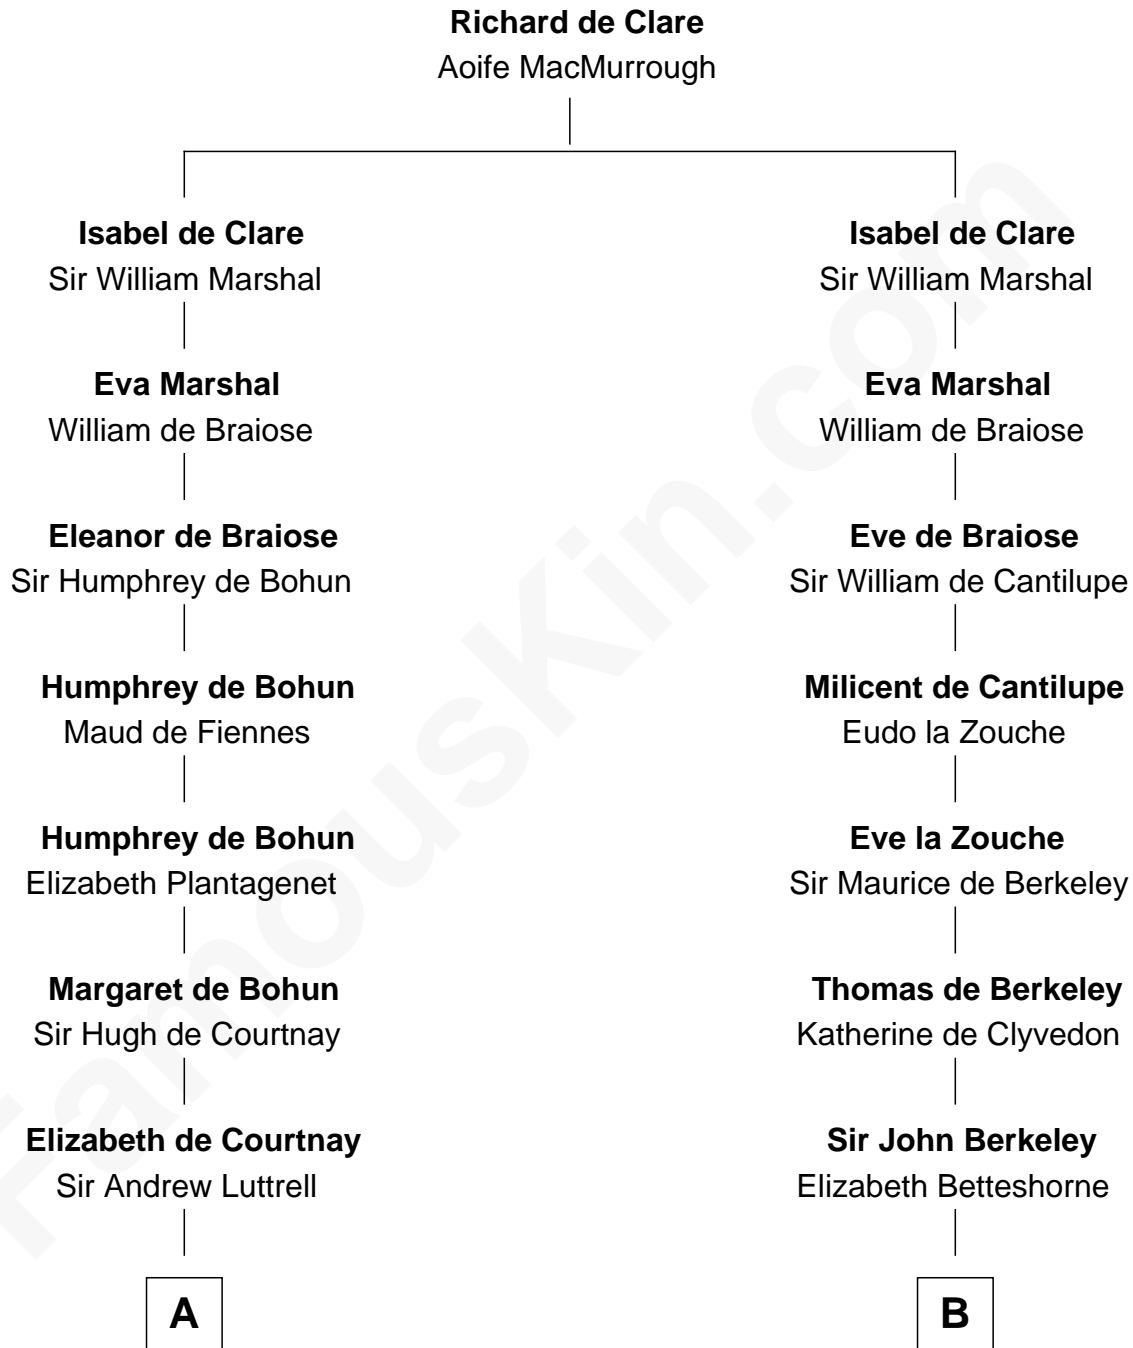

FamousKin.com
Relationship Chart of
James Russell Lowell
American "Fireside" Poet

19th cousin 2 times removed of
Nicholas Gilman
Signer of the U.S. Constitution

C

Ebenezer Lowell
Elizabeth Shailer

Rev. John Lowell
Sarah Champney

John Lowell
Rebecca Russell

Rev. Charles Lowell
Harriet Brackett Spence

James Russell Lowell
American "Fireside" Poet

D

Elizabeth Rogers
Rev. John Taylor

Ann Taylor
Nicholas Gilman

Nicholas Gilman
Signer of the U.S. Constitution