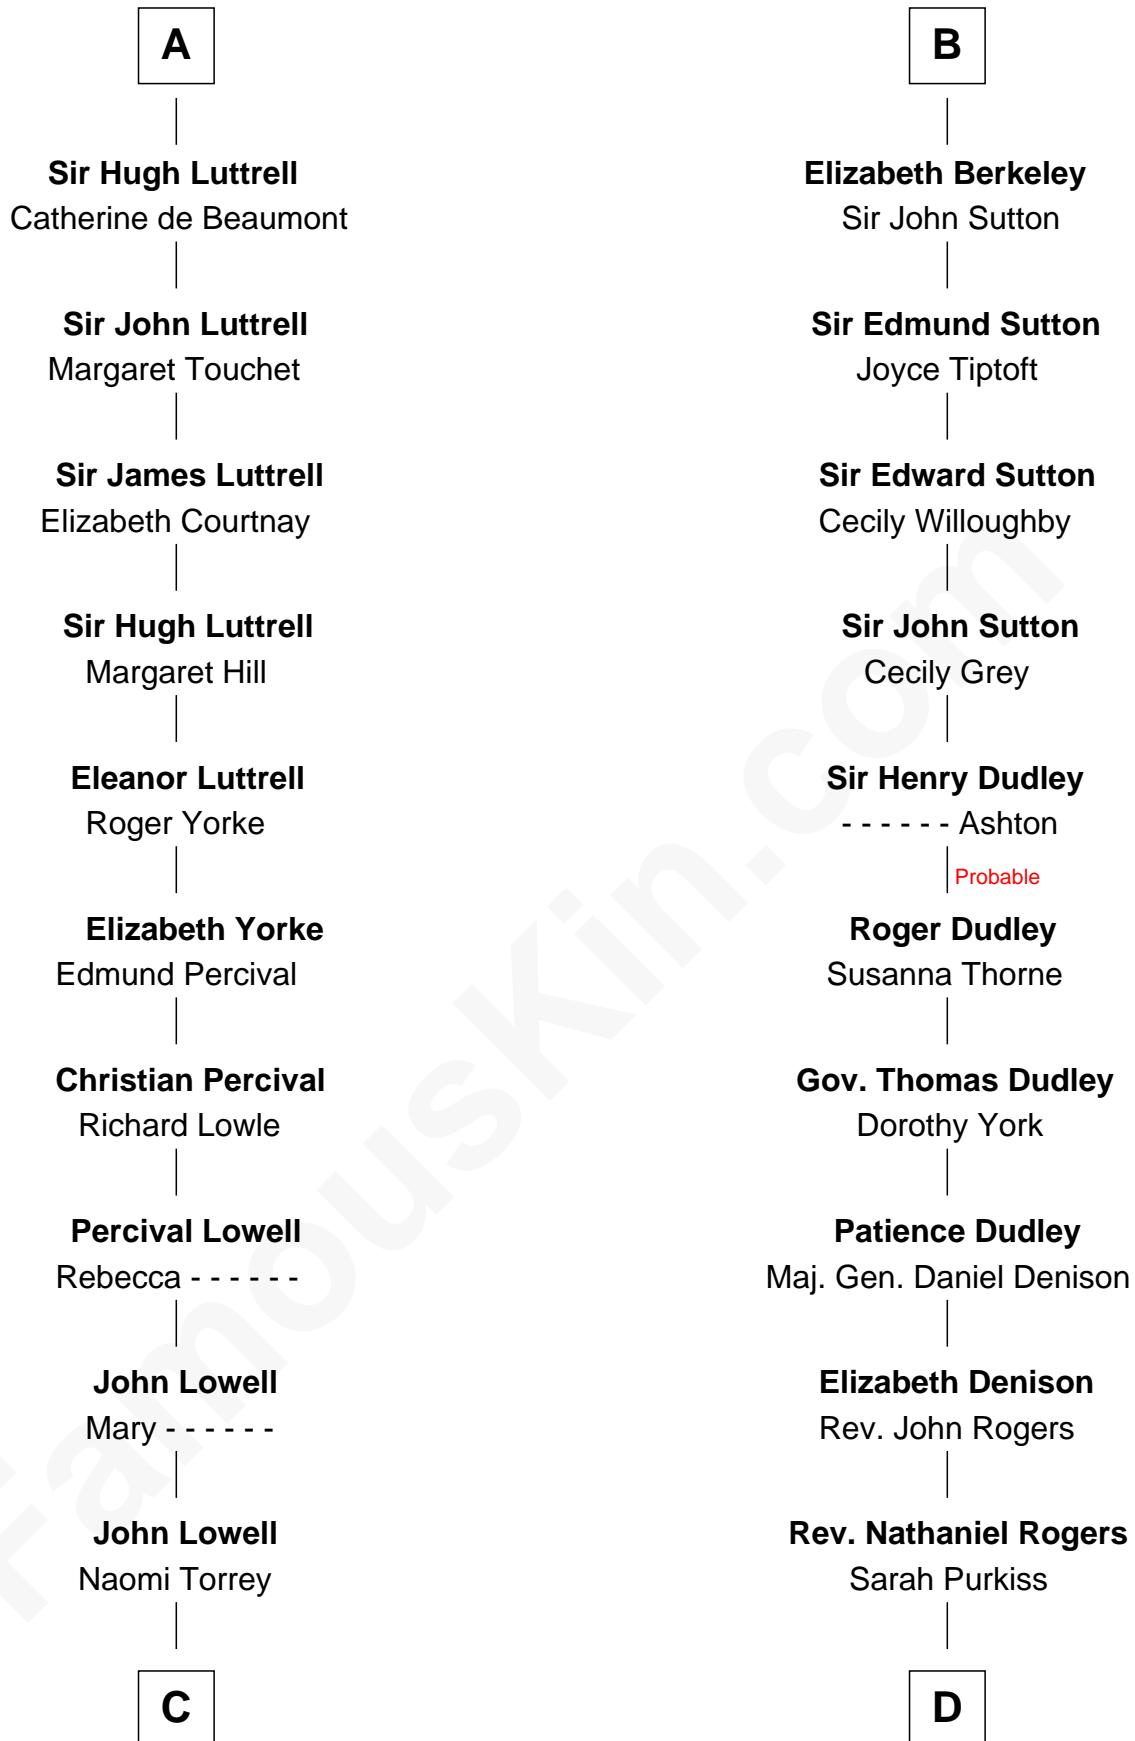

FamousKin.com
Relationship Chart of
James Russell Lowell
American "Fireside" Poet

19th cousin 2 times removed of
Nicholas Gilman
Signer of the U.S. Constitution

C

Ebenezer Lowell
Elizabeth Shailer

Rev. John Lowell
Sarah Champney

John Lowell
Rebecca Russell

Rev. Charles Lowell
Harriet Brackett Spence

James Russell Lowell
American "Fireside" Poet

D

Elizabeth Rogers
Rev. John Taylor

Ann Taylor
Nicholas Gilman

Nicholas Gilman
Signer of the U.S. Constitution