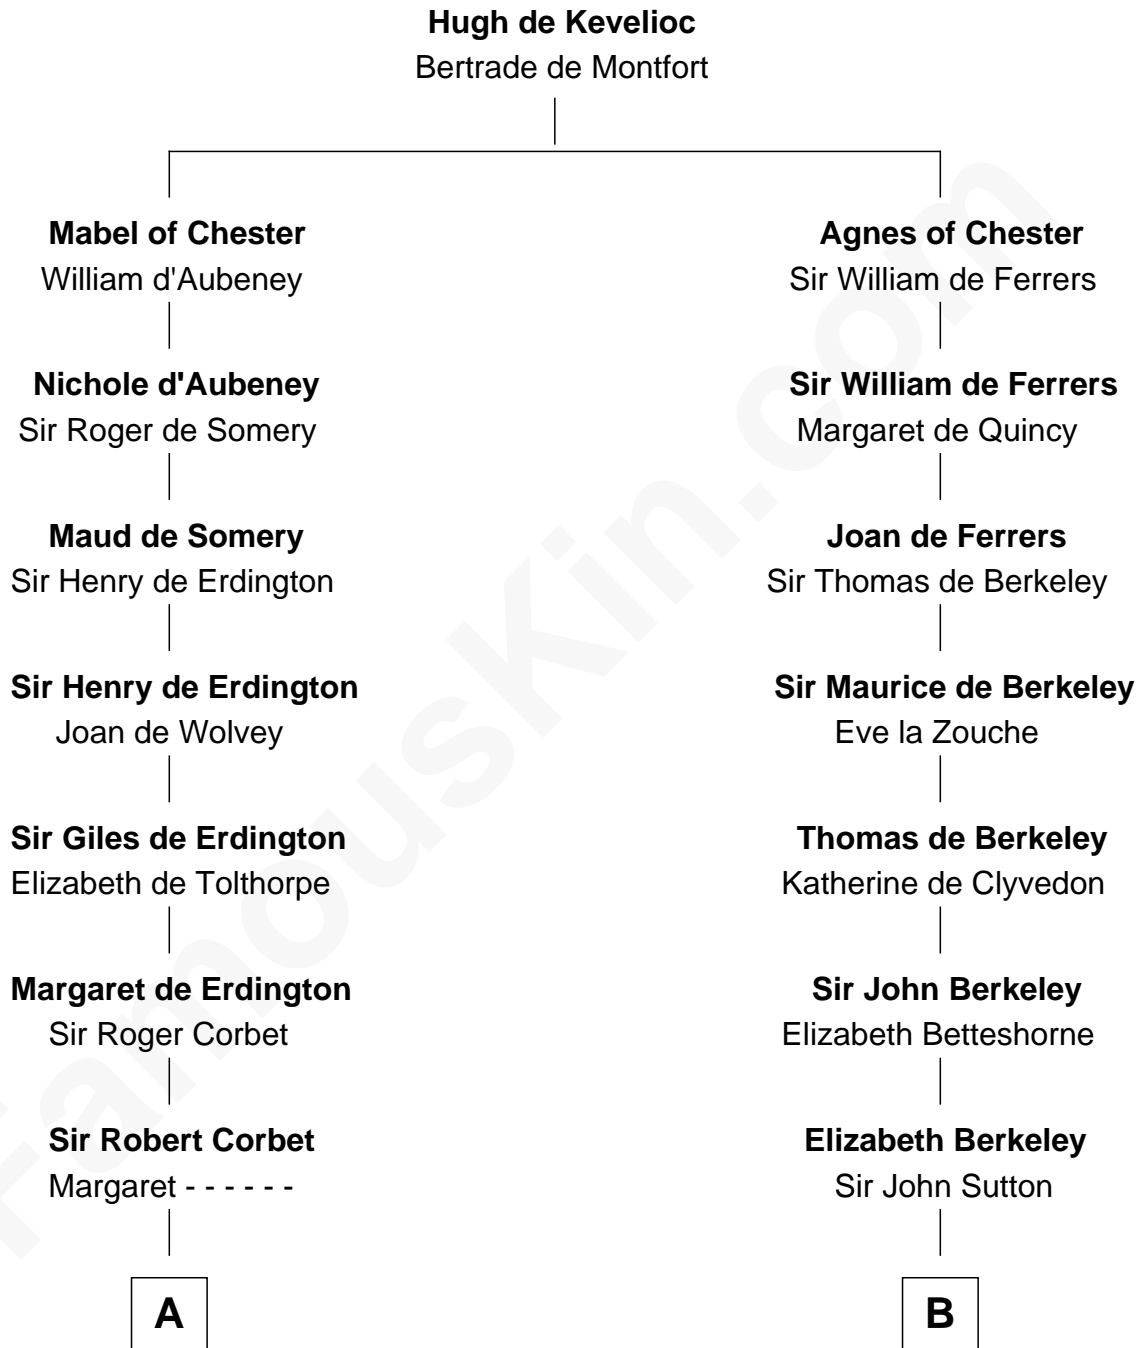

FamousKin.com
Relationship Chart of
James Russell Lowell
American "Fireside" Poet

18th cousin 2 times removed of
Nicholas Gilman
Signer of the U.S. Constitution

C

James Russell
Katharine Graves

Rebecca Russell
John Lowell

Rev. Charles Lowell
Harriet Brackett Spence

James Russell Lowell
American "Fireside" Poet

D

Ann Taylor
Nicholas Gilman

Nicholas Gilman
Signer of the U.S. Constitution

FamousKin.com