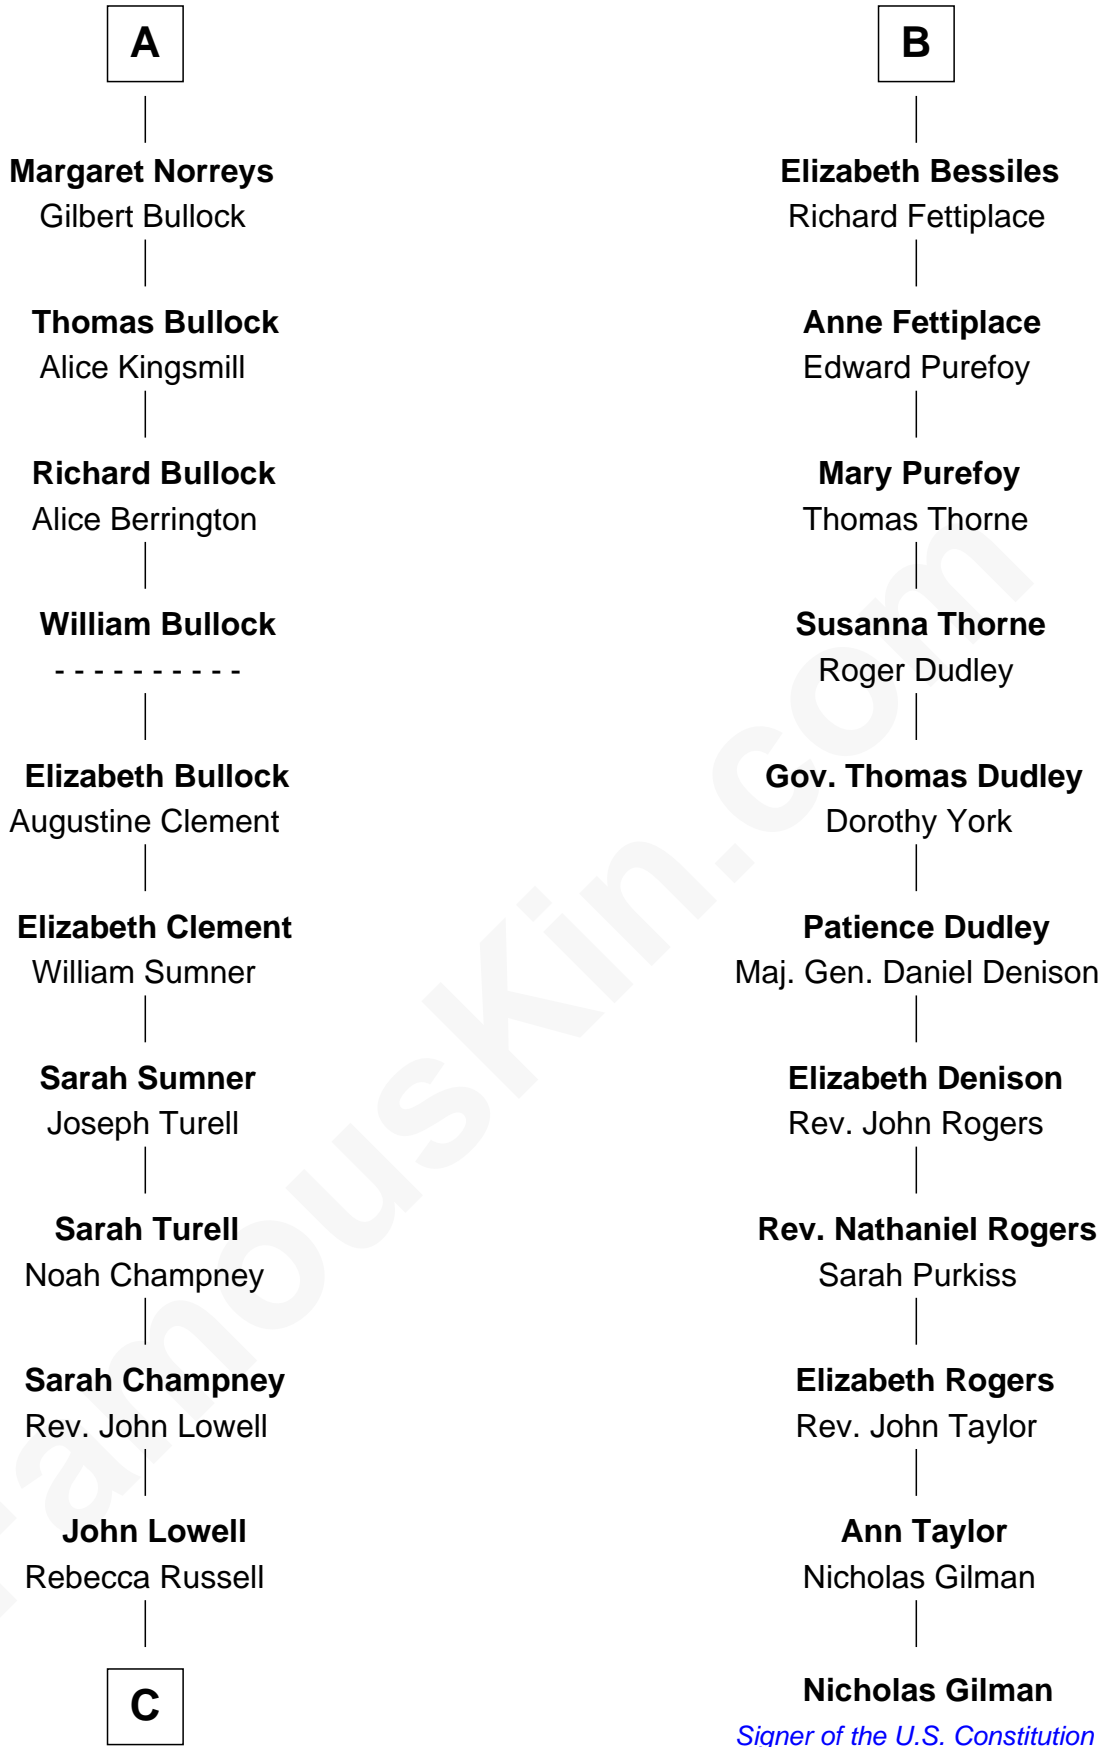

# FamousKin.com Relationship Chart of

**James Russell Lowell**

*American "Fireside" Poet*

17th cousin 1 time removed of

**Nicholas Gilman**

*Signer of the U.S. Constitution*

C

Rev. Charles Lowell  
Harriet Brackett Spence

James Russell Lowell  
*American "Fireside" Poet*

FamousKin.com