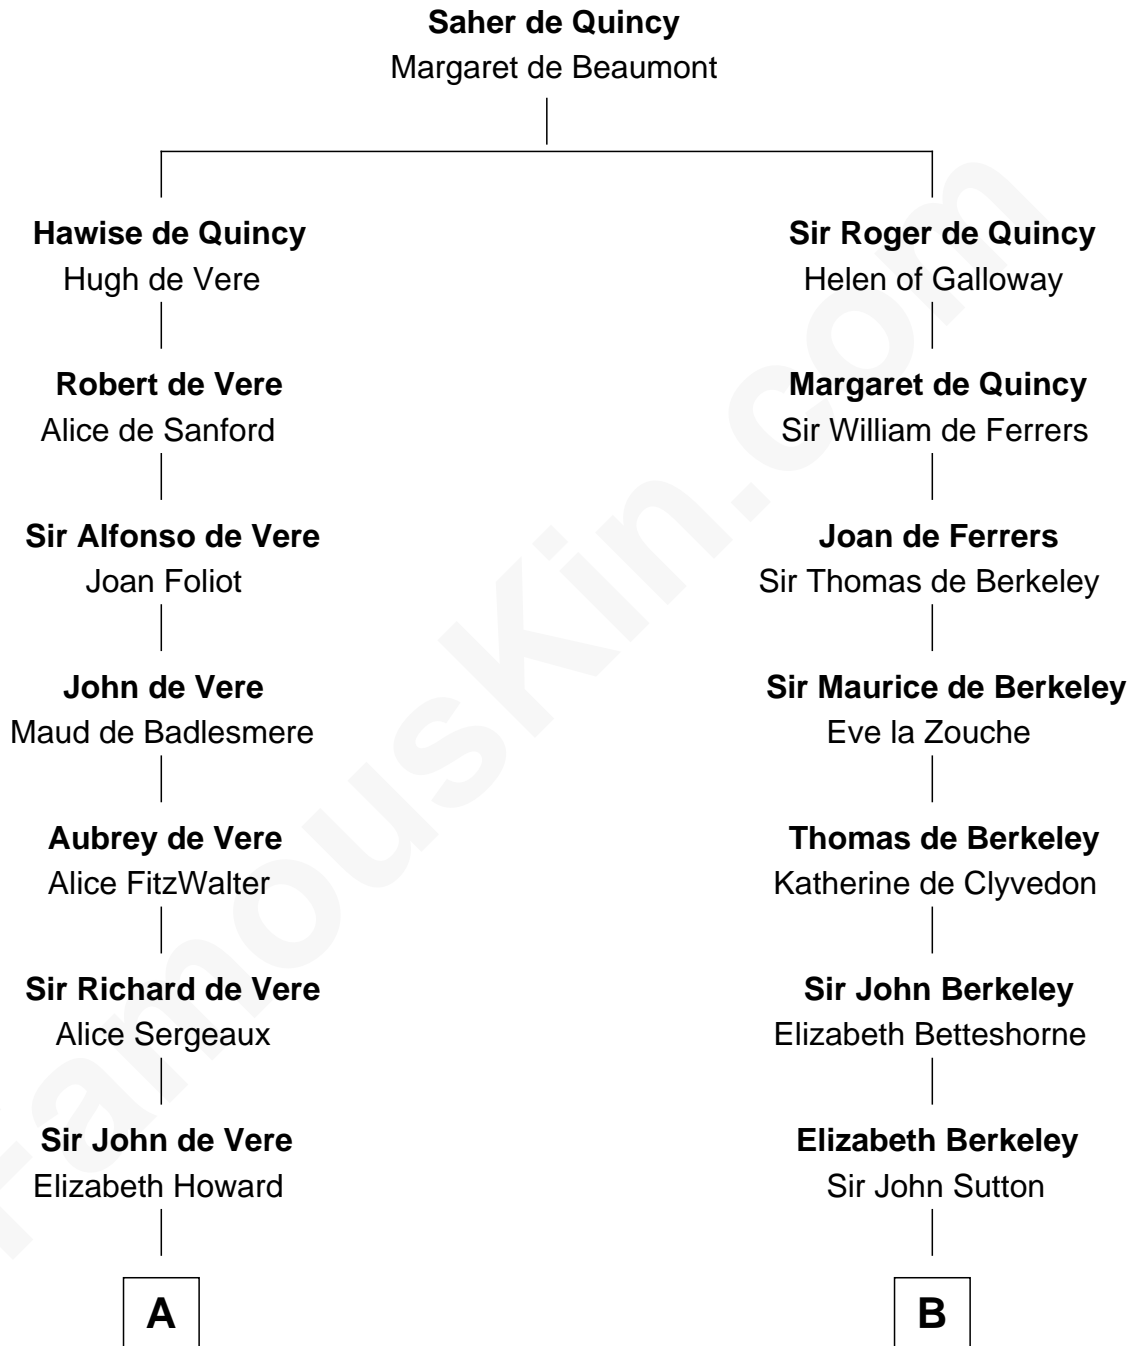

FamousKin.com Relationship Chart of

James Russell Lowell

American "Fireside" Poet

18th cousin 1 time removed of

Nicholas Gilman

Signer of the U.S. Constitution

C

John Lowell
Rebecca Russell

Rev. Charles Lowell
Harriet Brackett Spence

James Russell Lowell
American "Fireside" Poet

D

Ann Taylor
Nicholas Gilman

Nicholas Gilman
Signer of the U.S. Constitution

FamousKin.com