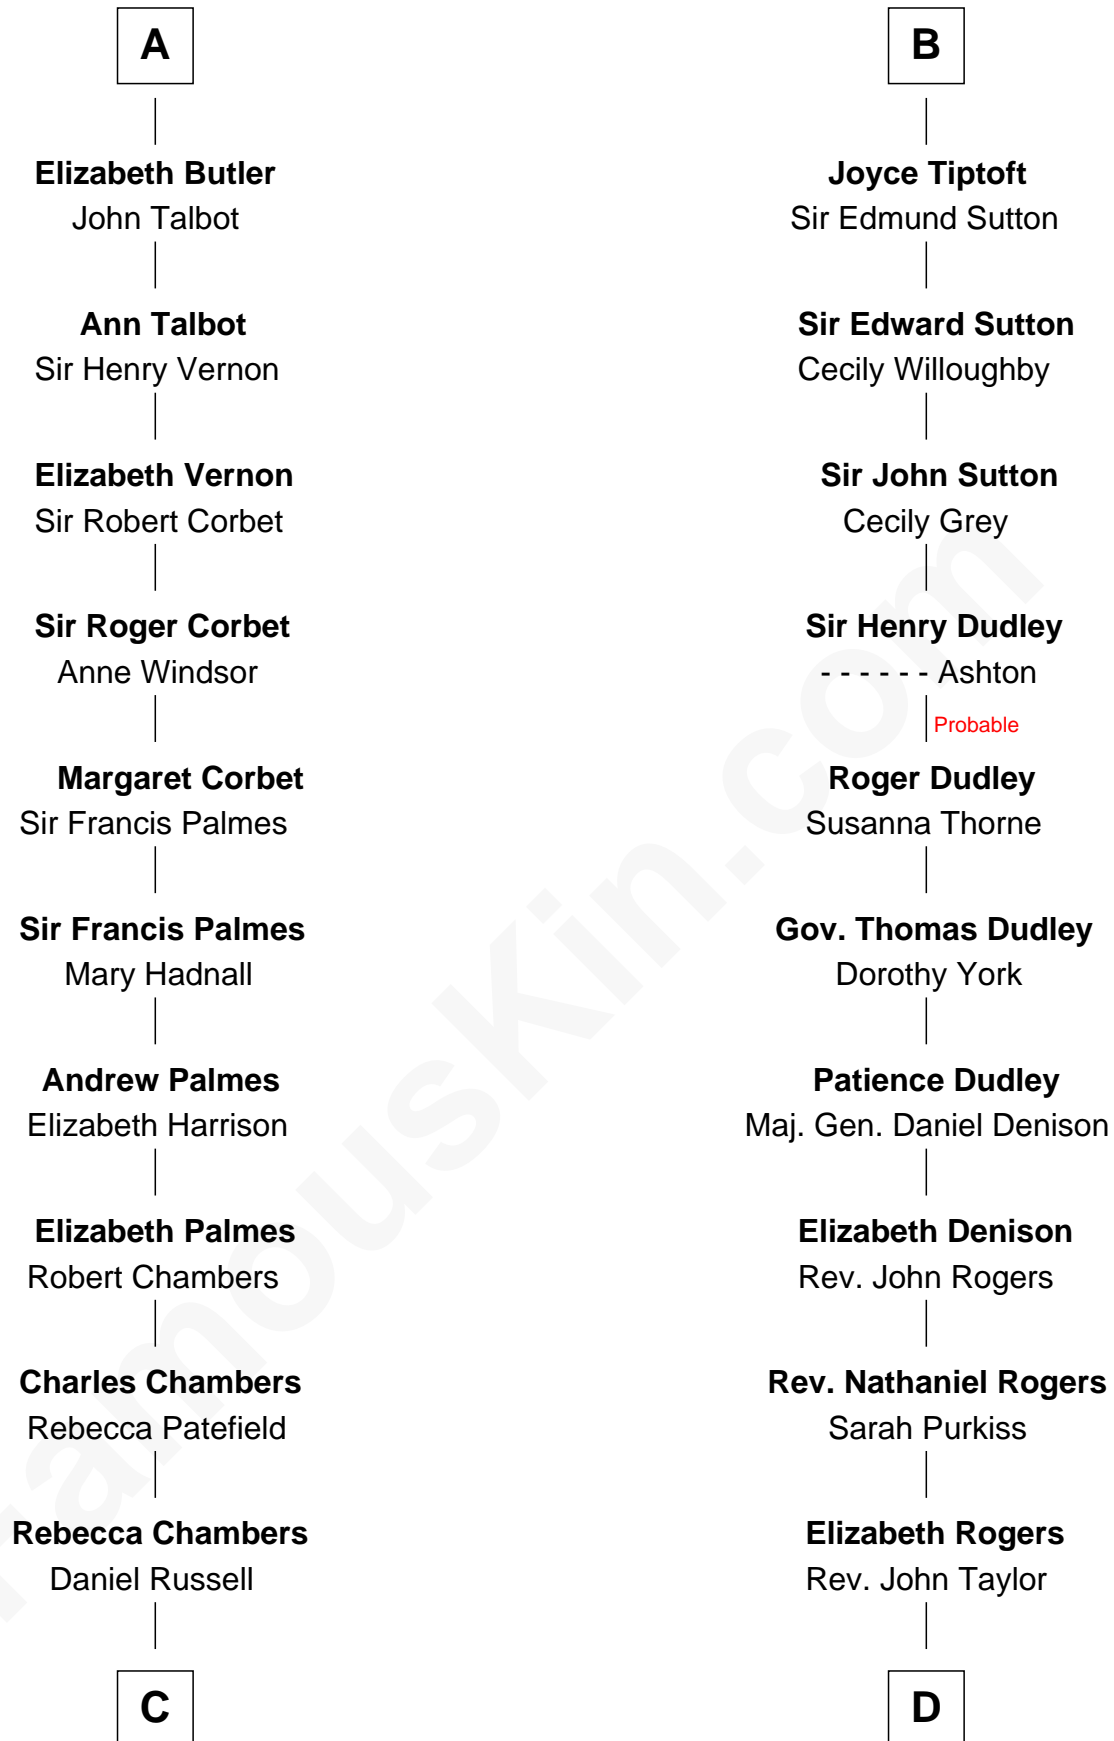

## Relationship Chart of

### James Russell Lowell

American "Fireside" Poet

18th cousin 2 times removed of

**Nicholas Gilman**  
Signer of the U.S. Constitution

**Henry II, Duke of Brabant**  
Marie of Hohenstaufen

**C**

**James Russell**  
Katharine Graves