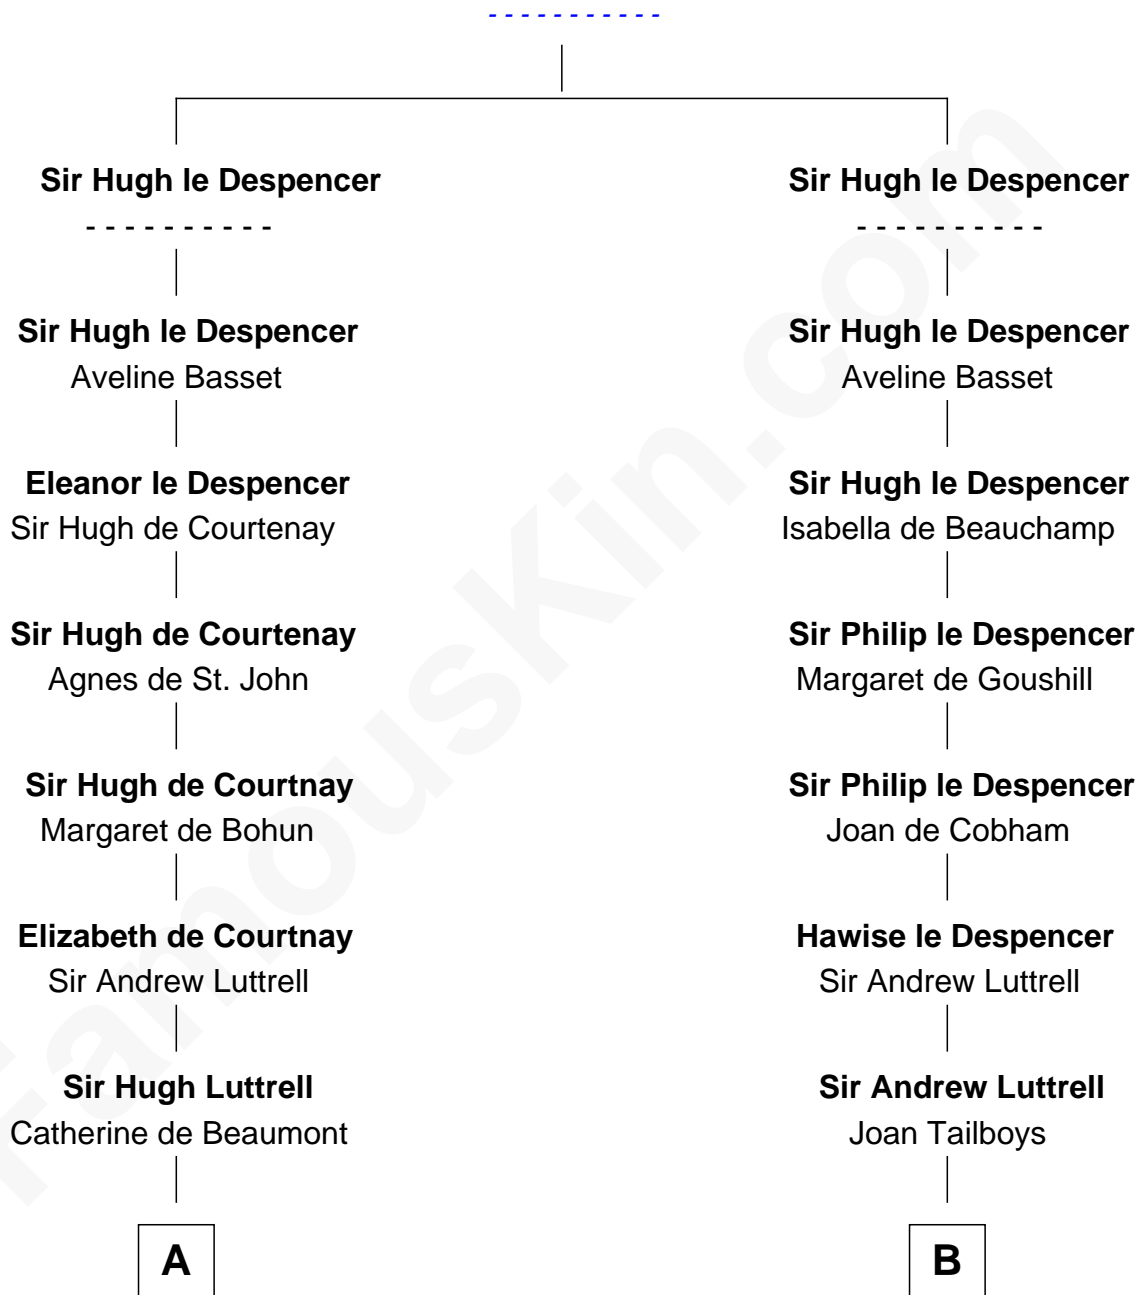

FamousKin.com Relationship Chart of

James Russell Lowell

American "Fireside" Poet

19th cousin 1 time removed of

Nicholas Gilman

Signer of the U.S. Constitution

Thomas le Despencer

C