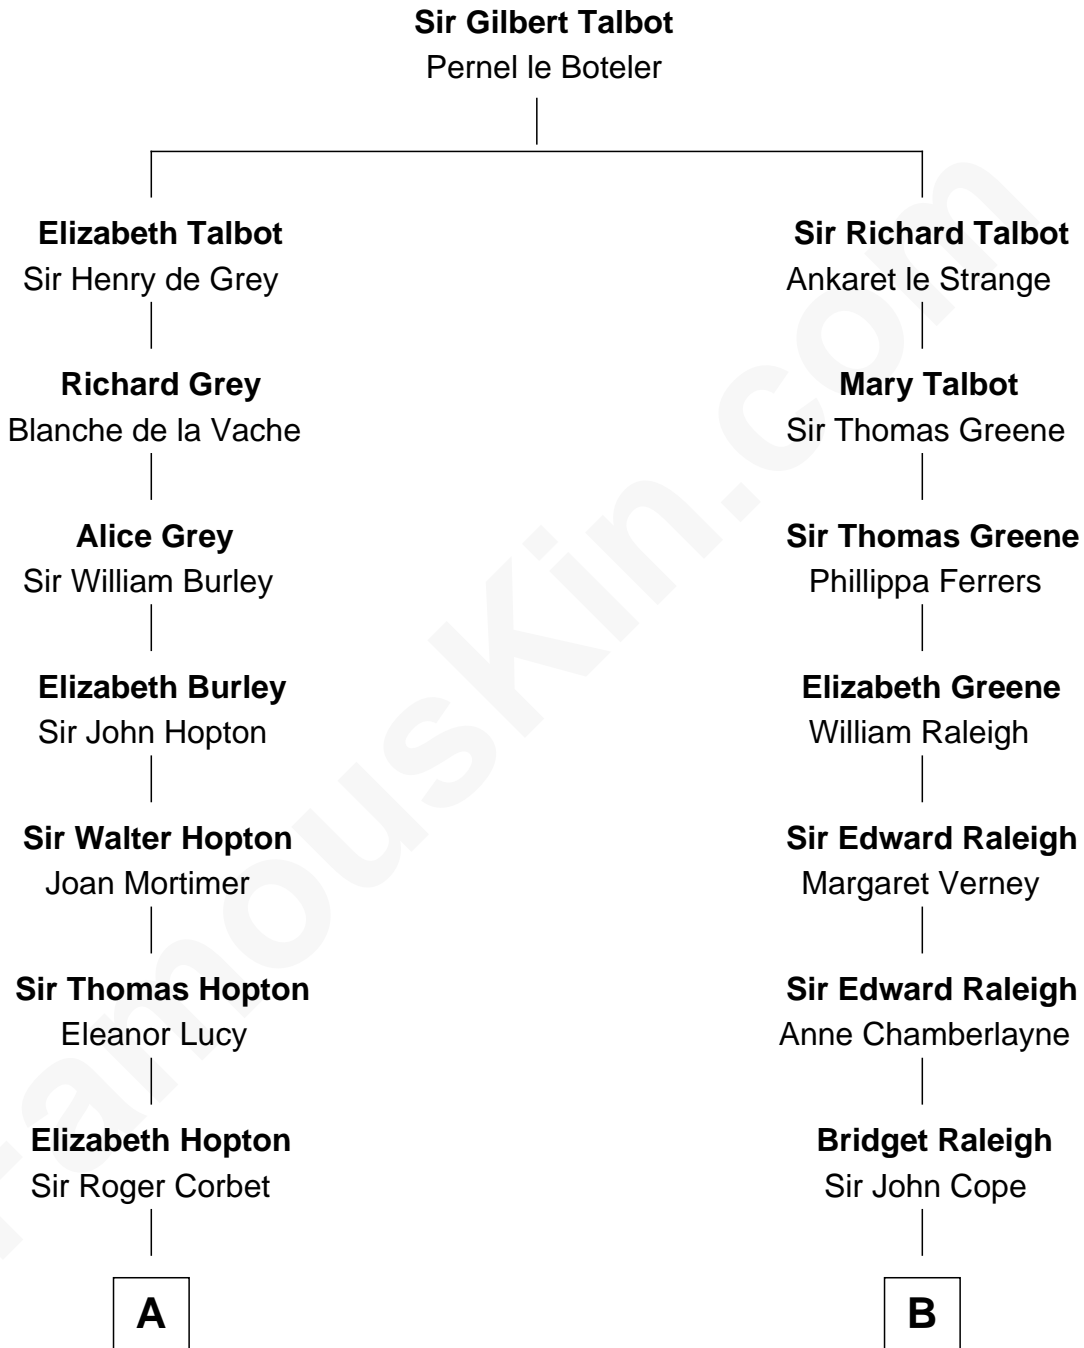

FamousKin.com
Relationship Chart of
James Russell Lowell
American "Fireside" Poet

15th cousin 4 times removed of

Nicholas Gilman
Signer of the U.S. Constitution

C

—
Rebecca Russell

John Lowell

—
Rev. Charles Lowell
Harriet Brackett Spence

—
James Russell Lowell
American "Fireside" Poet

FamousKin.com