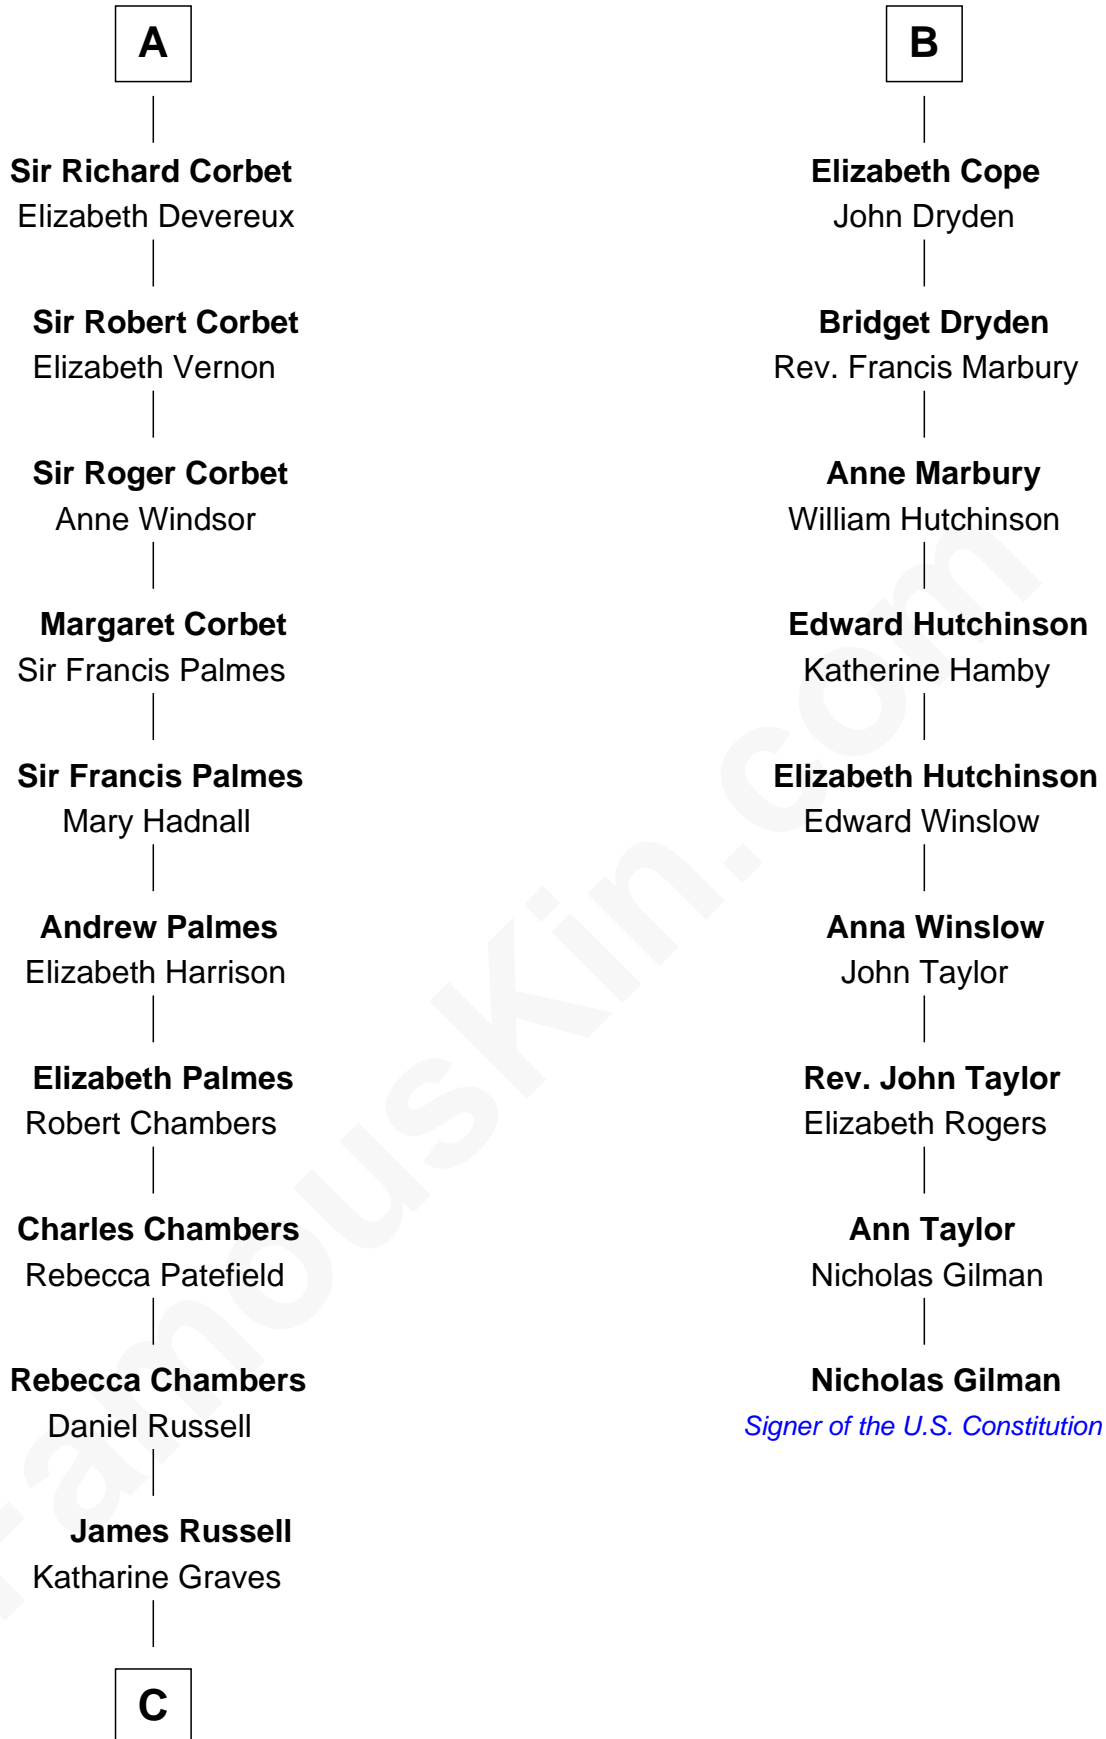

FamousKin.com
Relationship Chart of
James Russell Lowell
American "Fireside" Poet

15th cousin 4 times removed of

Nicholas Gilman
Signer of the U.S. Constitution

C

—
Rebecca Russell

John Lowell

—
Rev. Charles Lowell
Harriet Brackett Spence