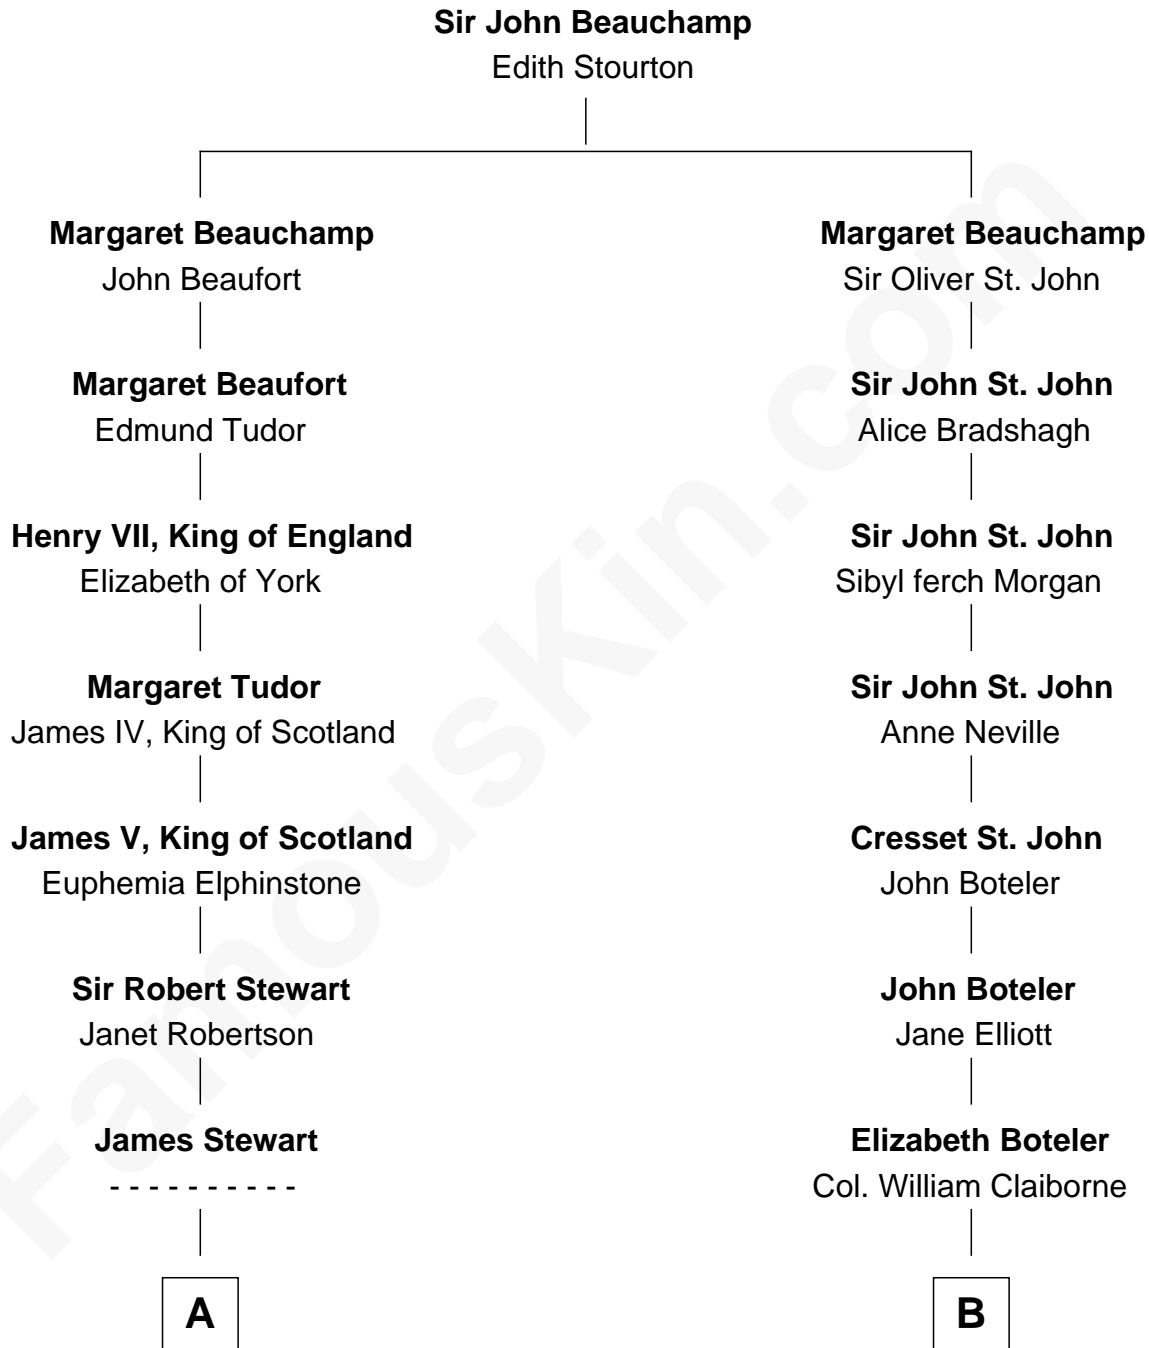

# FamousKin.com Relationship Chart of

**James Russell Lowell**

*American "Fireside" Poet*

15th cousin of

**Liz Claiborne**

*Fashion Designer and Founder of Liz Claiborne Inc.*

**A**

**Margaret Stewart**

Francis Moodie

**Barbara Moodie**

Patrick Balfour

**George Balfour**

Marjorie Baikie

**Barbara Balfour**

William Traill

**William Traill**