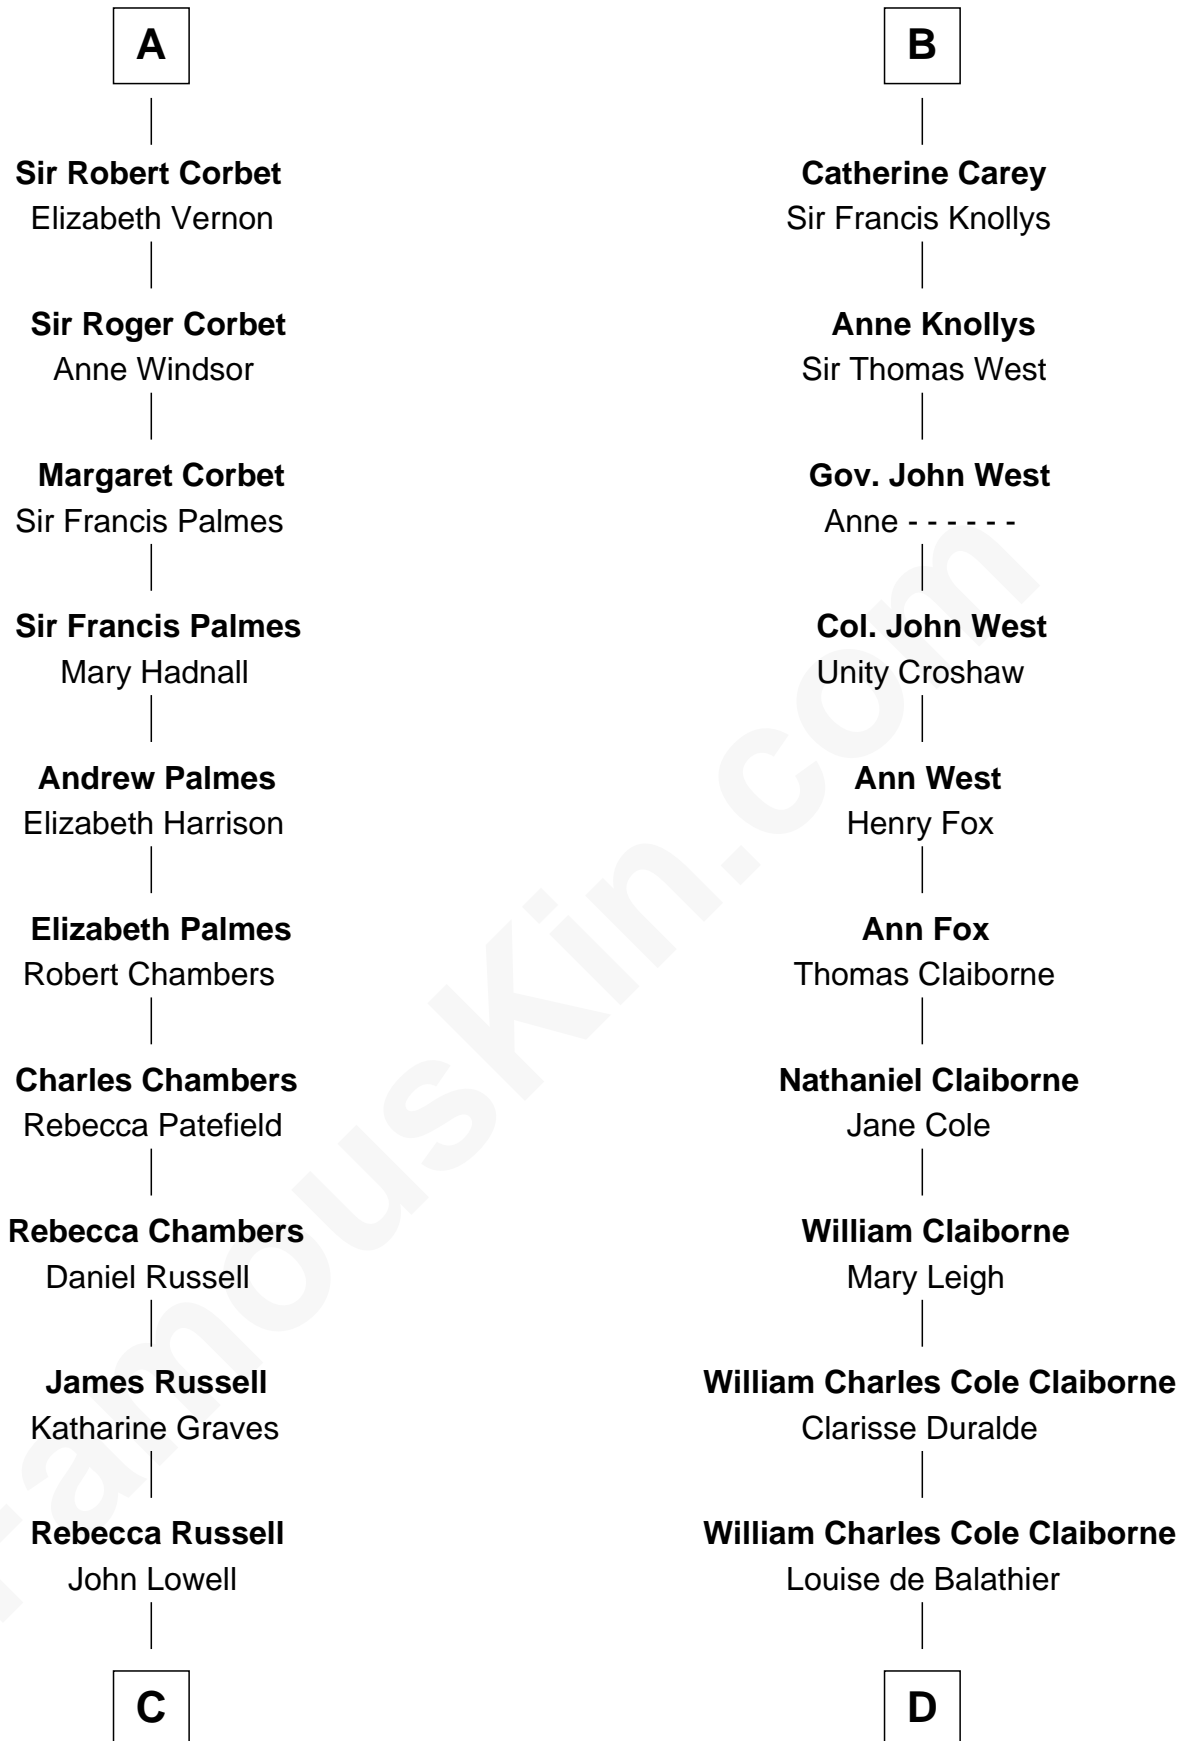

FamousKin.com
Relationship Chart of
James Russell Lowell
American "Fireside" Poet

18th cousin 1 time removed of

Liz Claiborne

Fashion Designer and Founder of Liz Claiborne Inc.

C

Rev. Charles Lowell
Harriet Brackett Spence