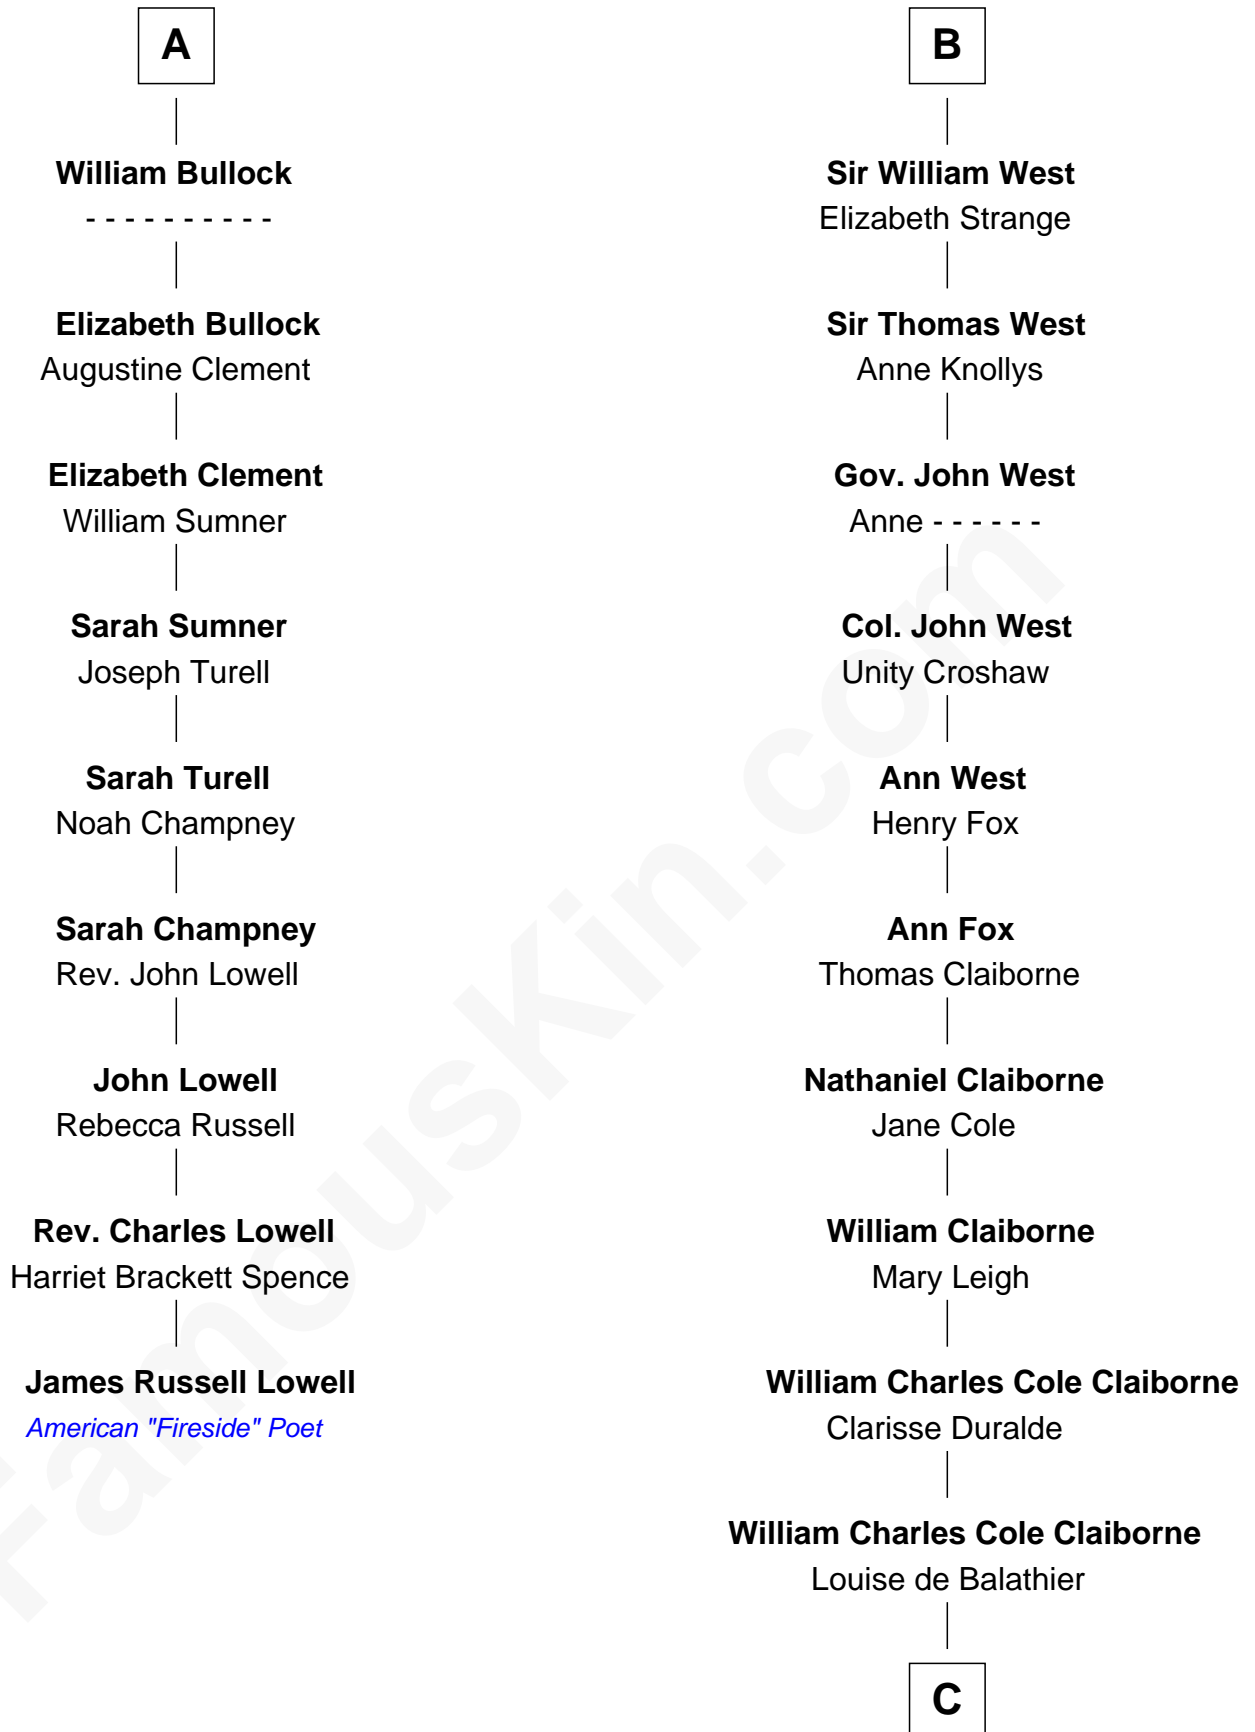

FamousKin.com
Relationship Chart of
James Russell Lowell
American "Fireside" Poet

15th cousin 4 times removed of

Liz Claiborne

Fashion Designer and Founder of Liz Claiborne Inc.

C

—
Fernand Claiborne
Marie Louise Villeré

—
Omer Villere Claiborne
Carolyn Louise Fenner

—
Liz Claiborne
Found of Liz Claiborne Inc.

FamousKin.com