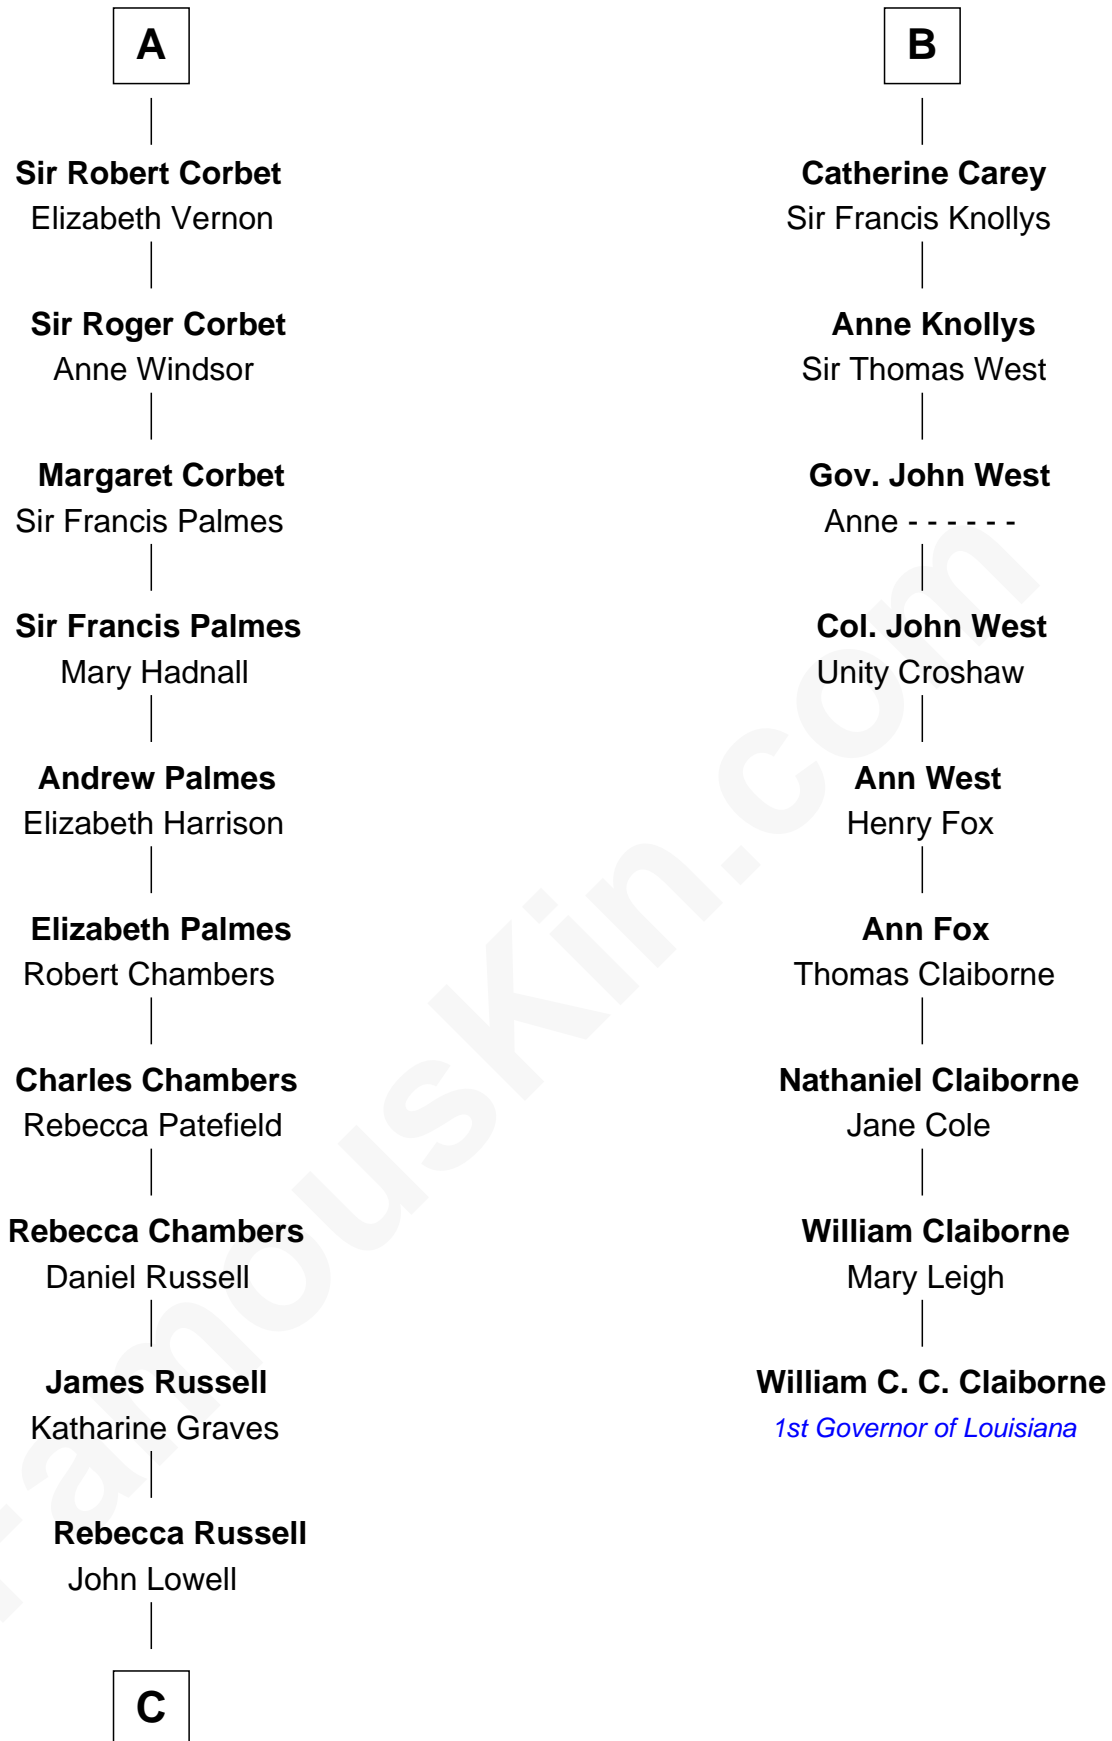

FamousKin.com Relationship Chart of

James Russell Lowell

American "Fireside" Poet

15th cousin 3 times removed of

William C. C. Claiborne

1st Governor of Louisiana

C

Rev. Charles Lowell
Harriet Brackett Spence