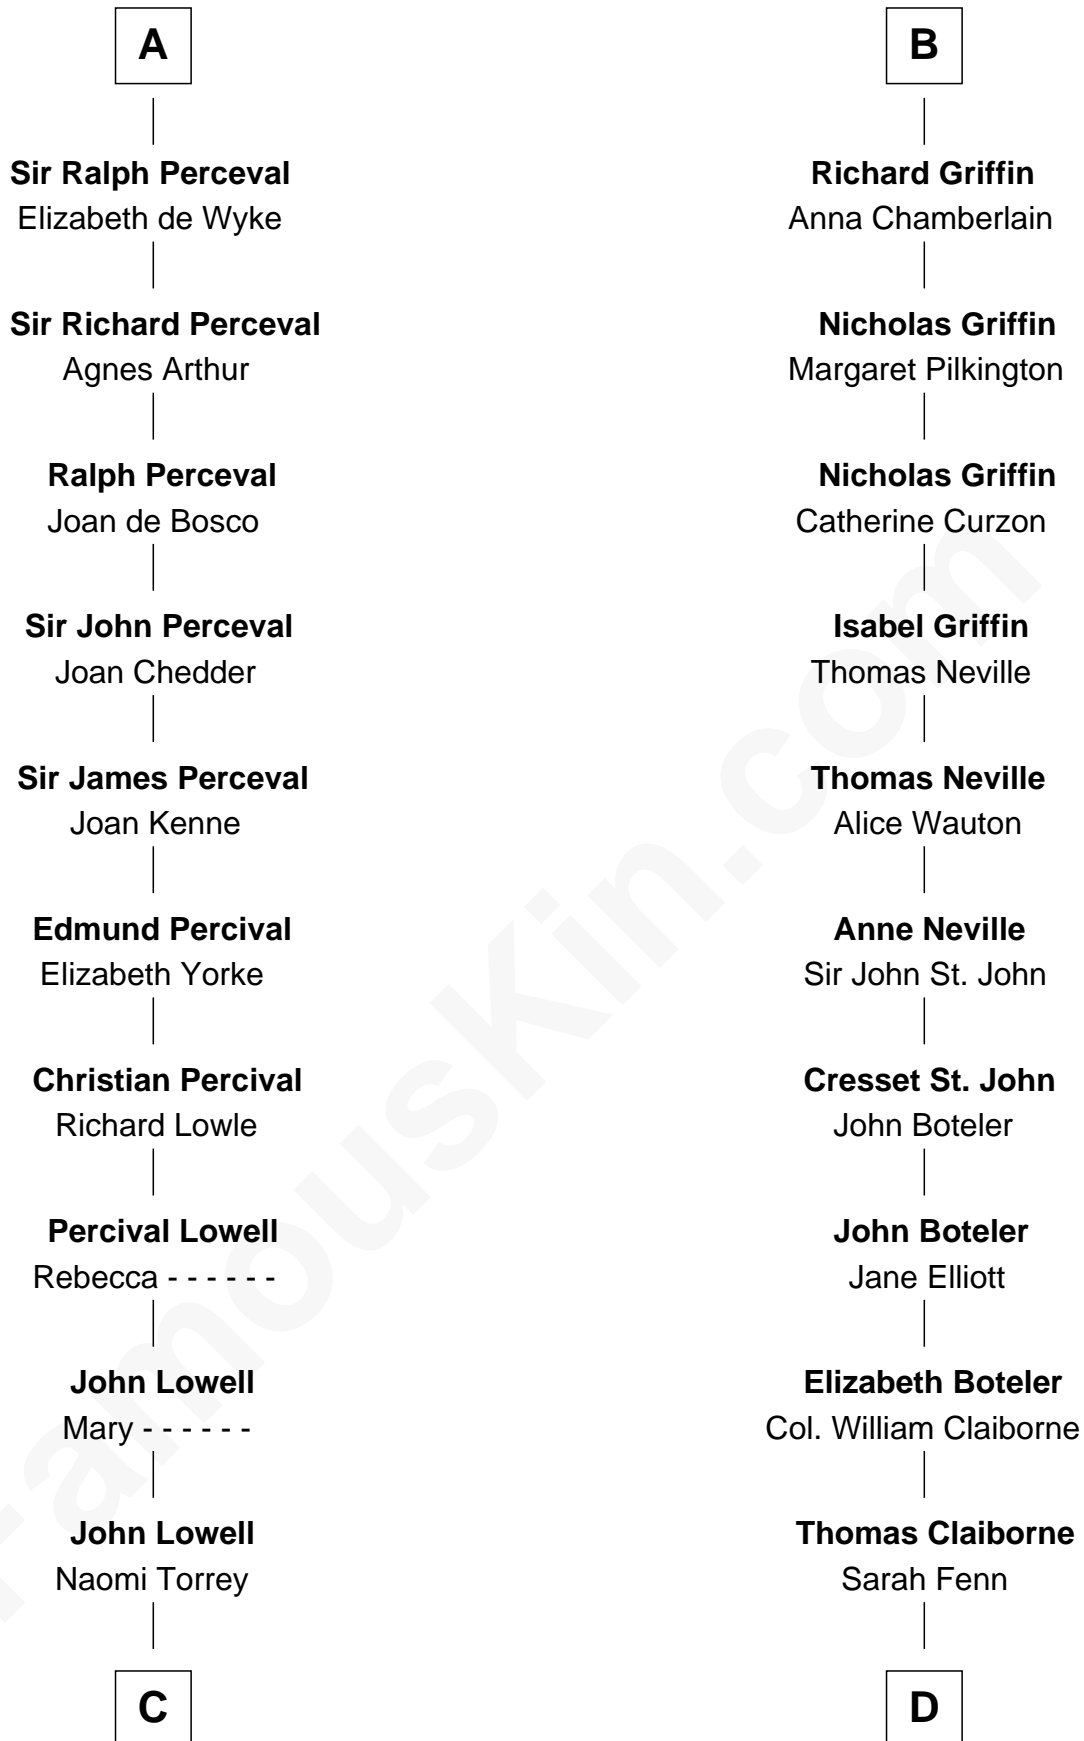

FamousKin.com Relationship Chart of

James Russell Lowell

American "Fireside" Poet

20th cousin 1 time removed of

William C. C. Claiborne

1st Governor of Louisiana

C

Ebenezer Lowell
Elizabeth Shailer