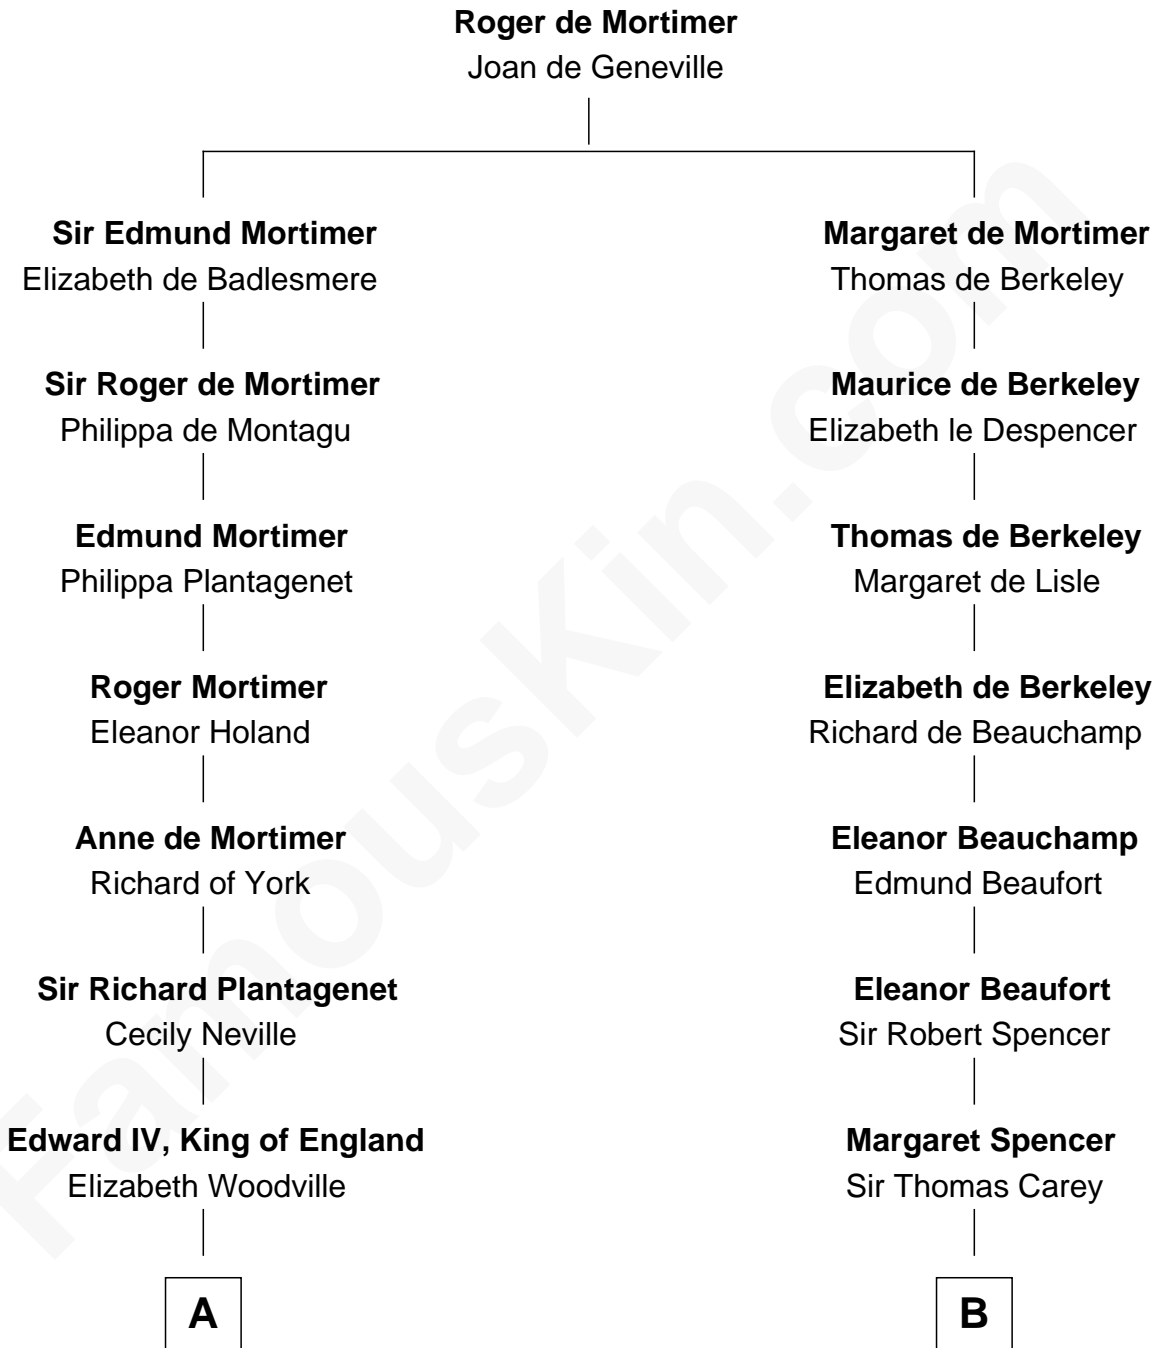

FamousKin.com Relationship Chart of

James Russell Lowell

American "Fireside" Poet

16th cousin 4 times removed of

William C. C. Claiborne

1st Governor of Louisiana

C

Robert Traill

Mary Whipple

Mary Whipple Traill

Keith Spence

Harriet Brackett Spence

Rev. Charles Lowell

James Russell Lowell

American "Fireside" Poet

FamousKin.com