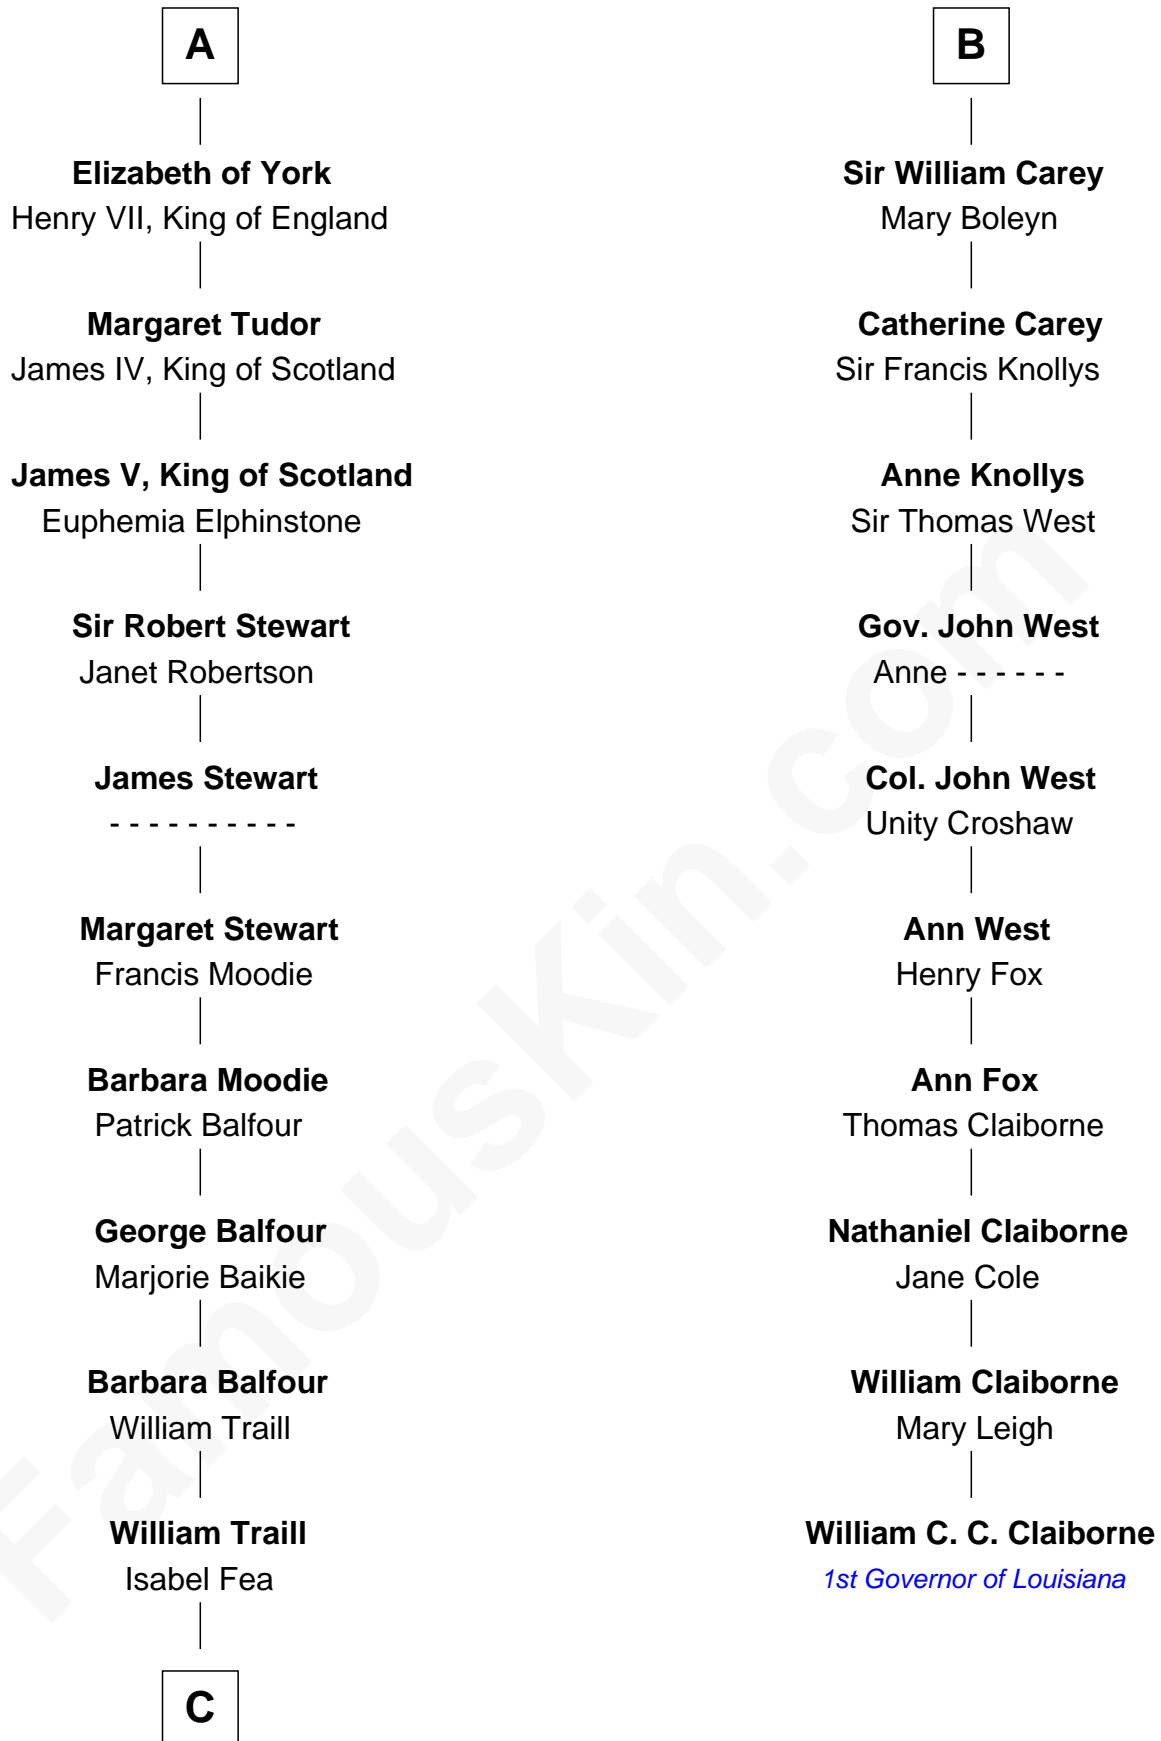

FamousKin.com Relationship Chart of

James Russell Lowell

American "Fireside" Poet

16th cousin 4 times removed of

William C. C. Claiborne

1st Governor of Louisiana

C

Robert Traill

Mary Whipple

Mary Whipple Traill

Keith Spence

Harriet Brackett Spence

Rev. Charles Lowell

James Russell Lowell

American "Fireside" Poet

FamousKin.com