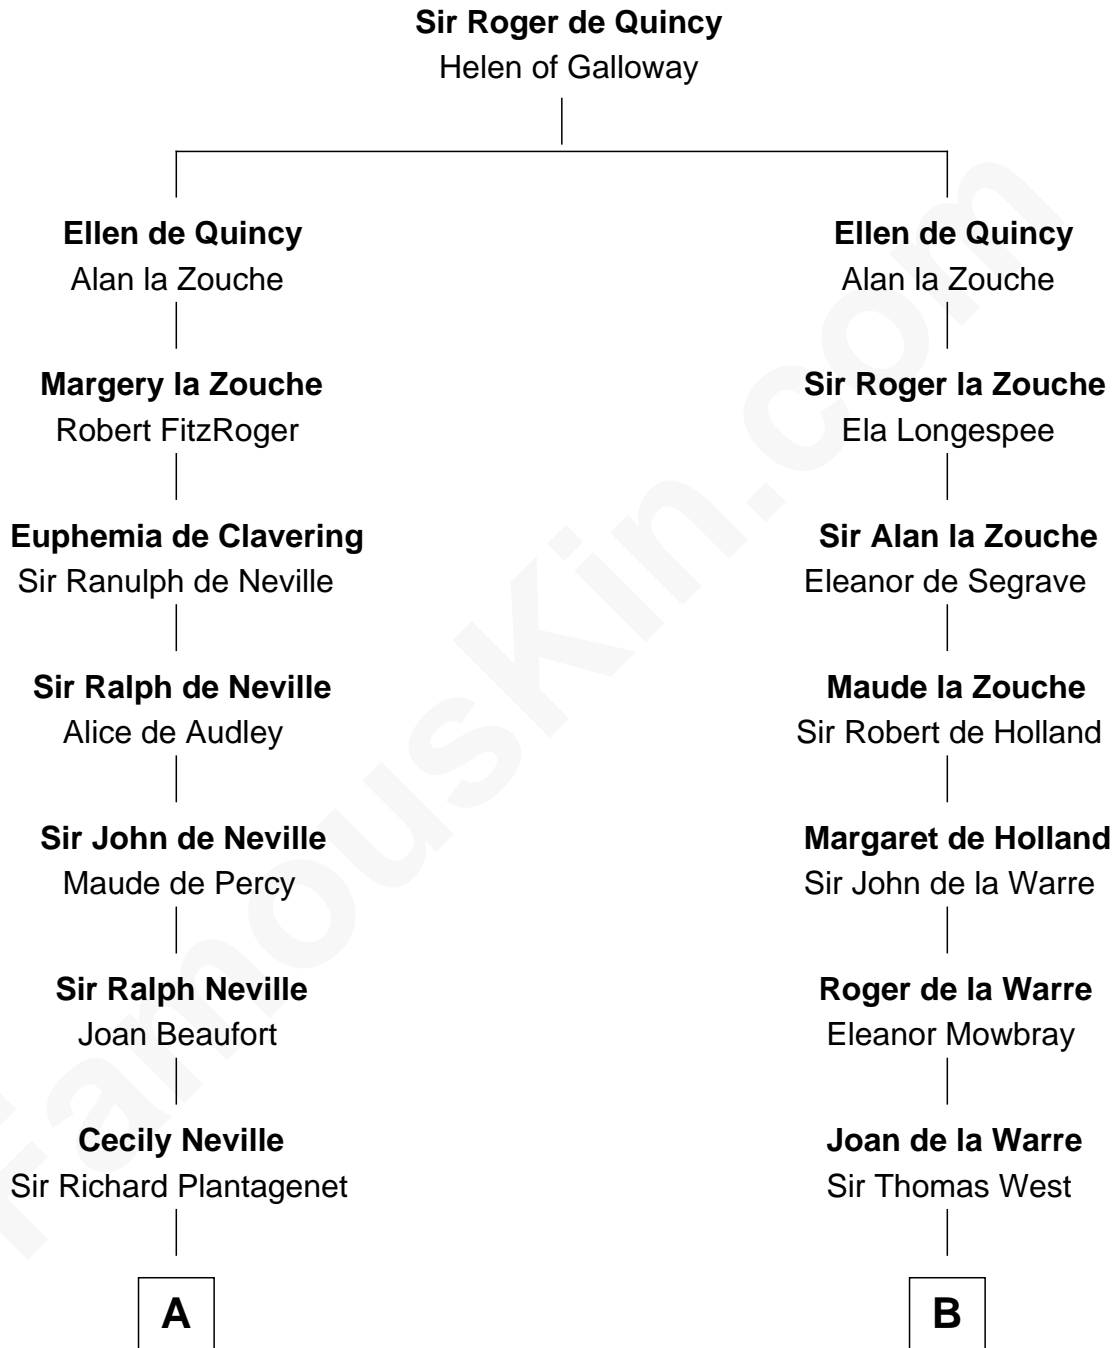

# FamousKin.com Relationship Chart of

**James Russell Lowell**

*American "Fireside" Poet*

19th cousin 2 times removed of

**William C. C. Claiborne**

*1st Governor of Louisiana*

**C**

**William Traill**

Isabel Fea

**Robert Traill**

Mary Whipple

**Mary Whipple Traill**

Keith Spence

**Harriet Brackett Spence**

Rev. Charles Lowell

**James Russell Lowell**