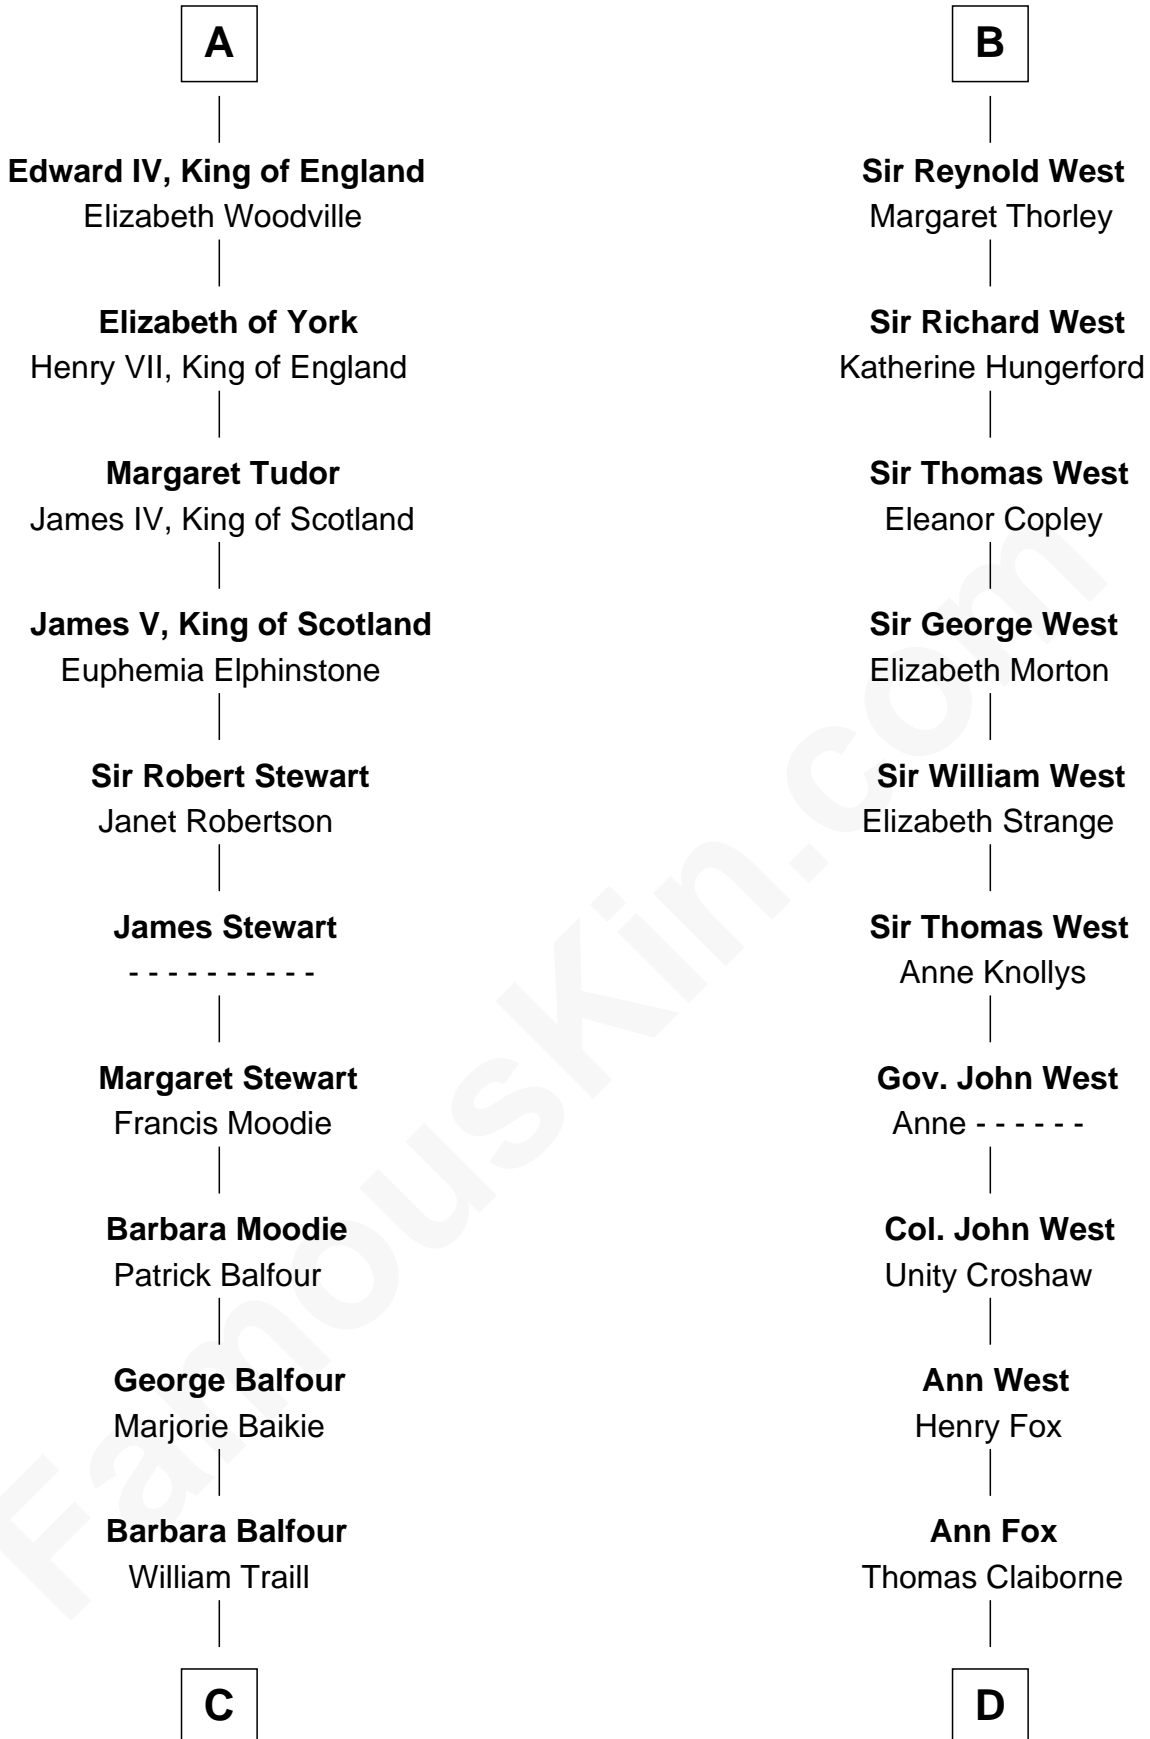

# FamousKin.com Relationship Chart of

**James Russell Lowell**

*American "Fireside" Poet*

19th cousin 2 times removed of

**William C. C. Claiborne**

*1st Governor of Louisiana*

**C**

**William Traill**

Isabel Fea

**Robert Traill**

Mary Whipple

**Mary Whipple Traill**

Keith Spence

**Harriet Brackett Spence**

Rev. Charles Lowell

**James Russell Lowell**