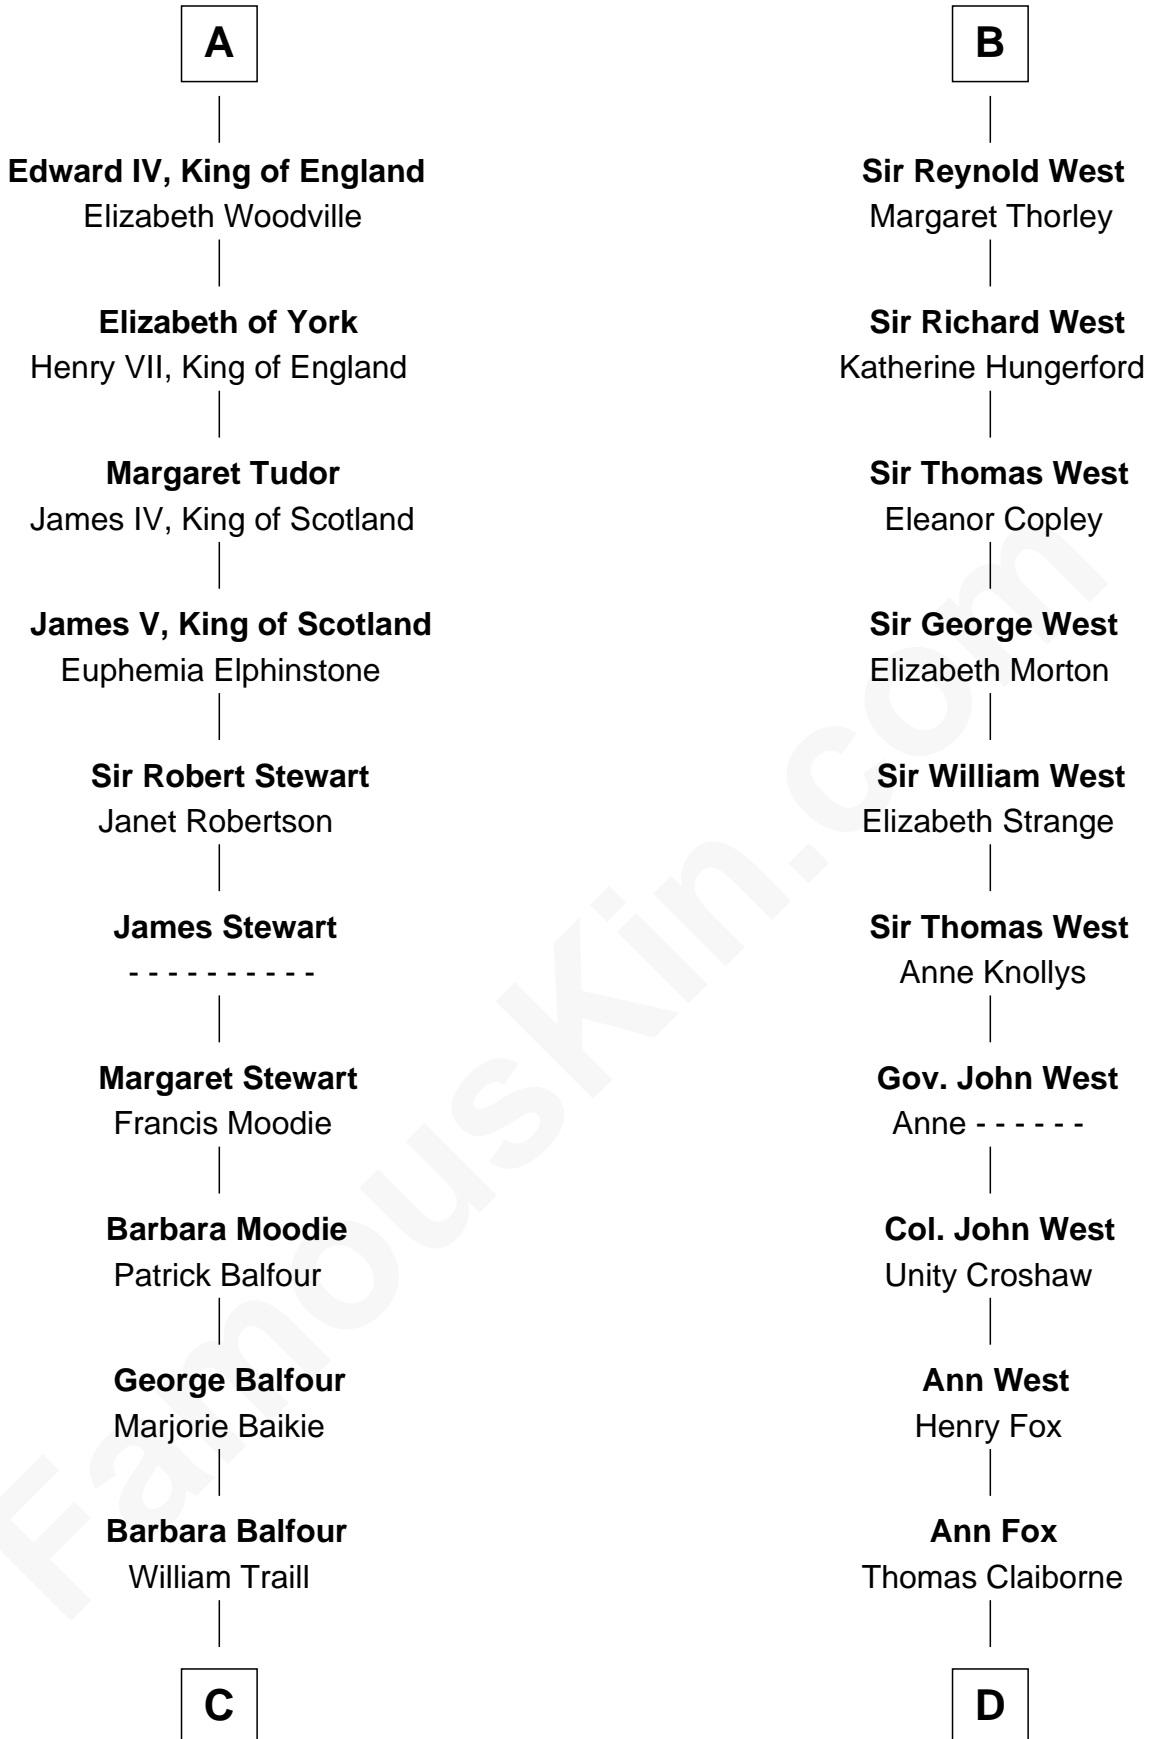

FamousKin.com Relationship Chart of

James Russell Lowell

American "Fireside" Poet

19th cousin 2 times removed of

William C. C. Claiborne

1st Governor of Louisiana

Roger la Zouche

Margaret Biset