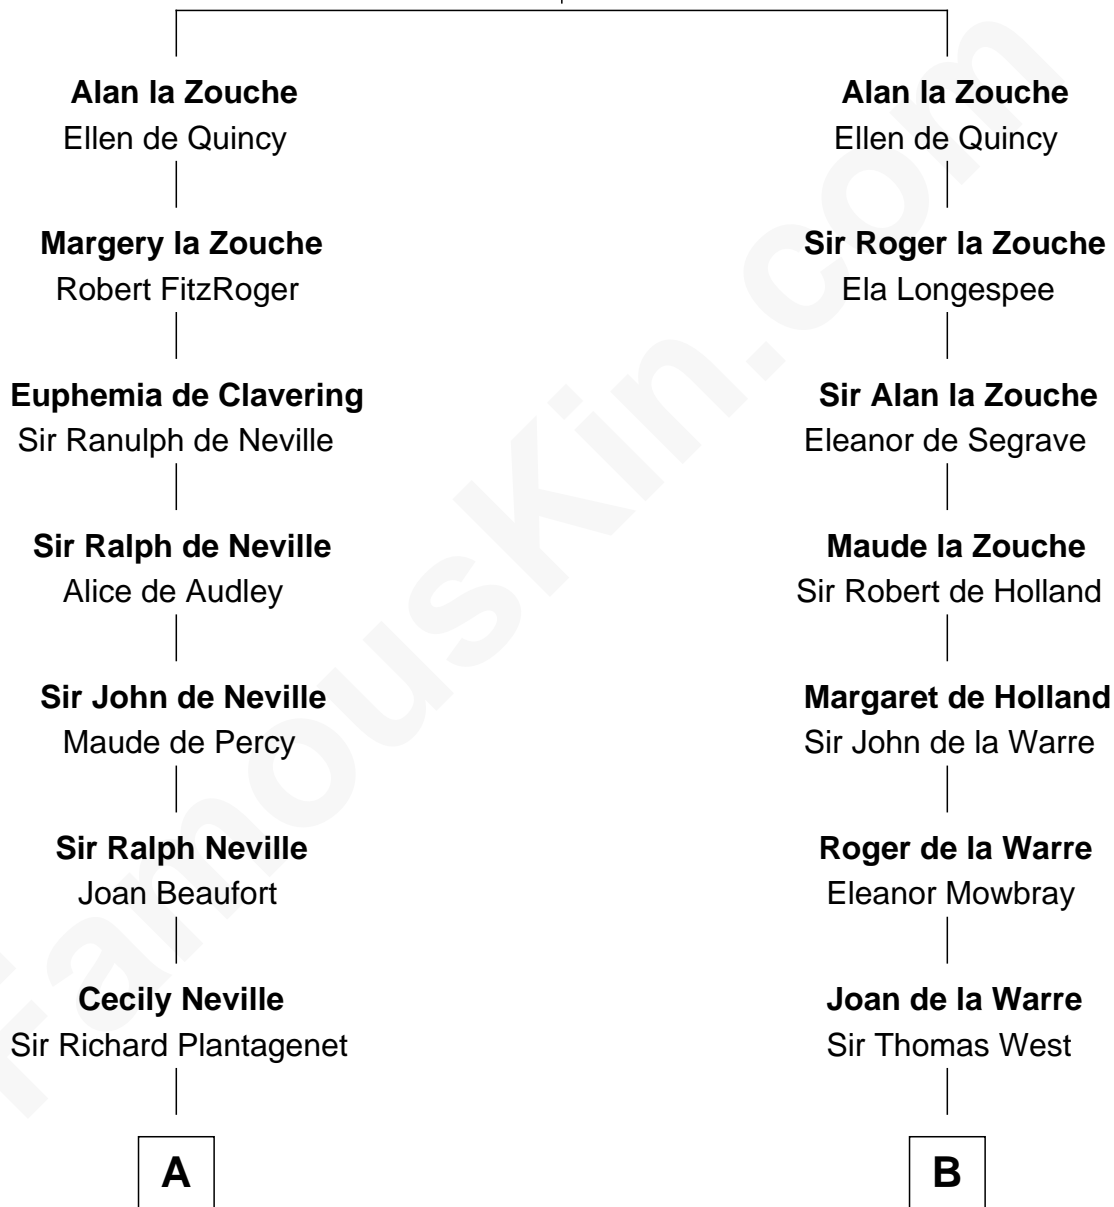

FamousKin.com Relationship Chart of

James Russell Lowell

American "Fireside" Poet

19th cousin 2 times removed of

William C. C. Claiborne

1st Governor of Louisiana

Roger la Zouche

Margaret Biset