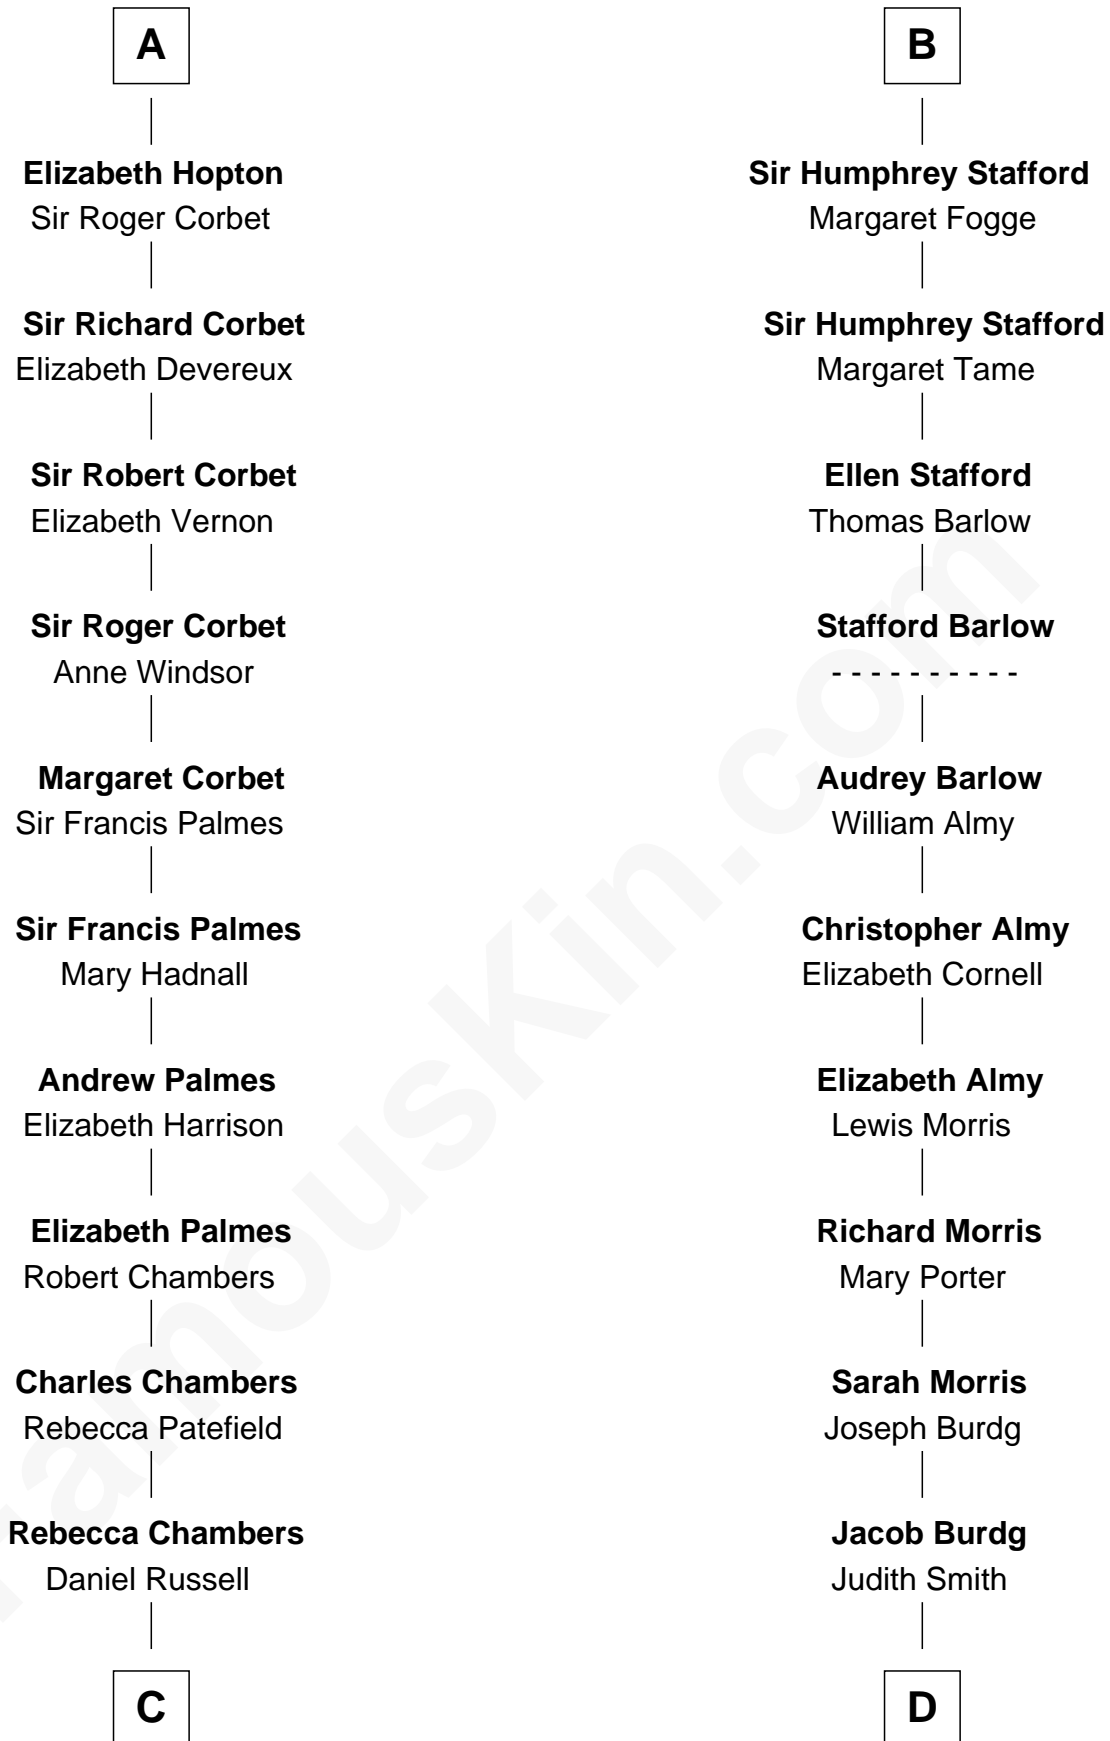

FamousKin.com
Relationship Chart of
James Russell Lowell
American "Fireside" Poet

20th cousin 1 time removed of
Richard Nixon
37th U.S. President

John de Botetourte
 Maud FitzThomas

C

James Russell
Katharine Graves

Hannah Milhous
Francis Anthony Nixon

Richard Nixon
37th U.S. President