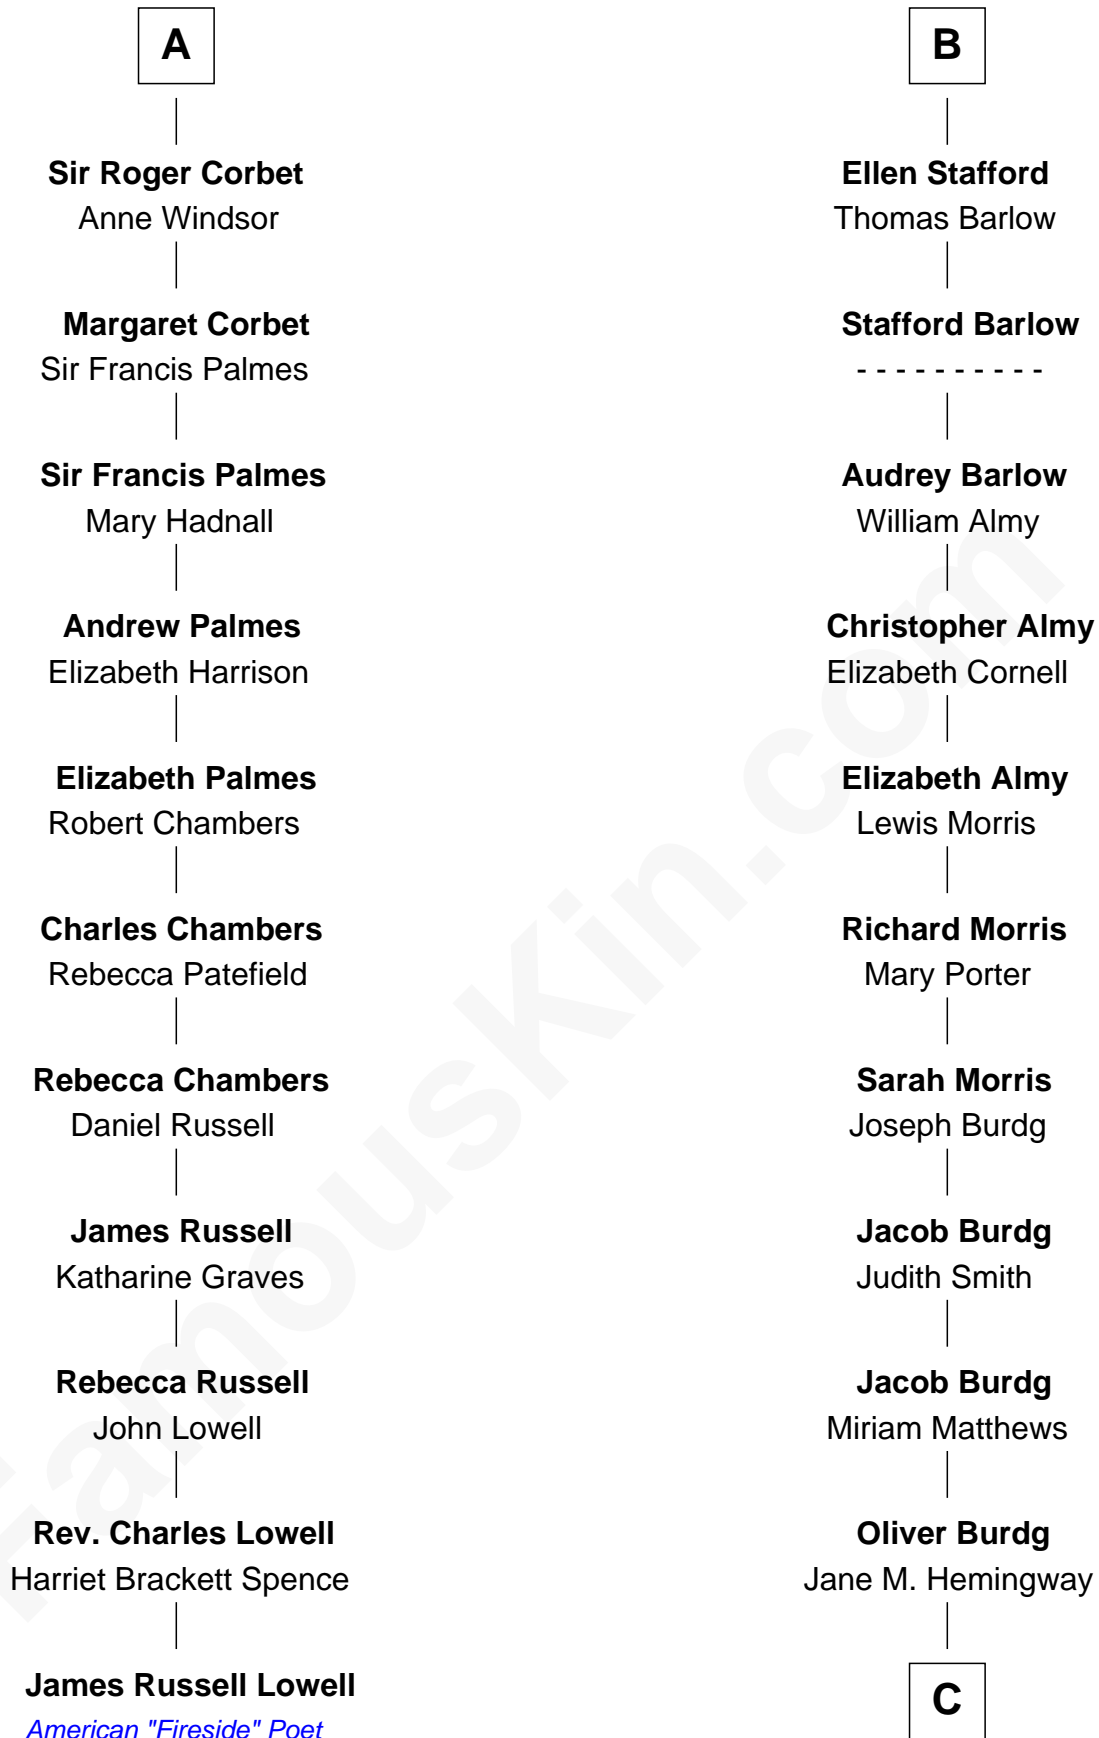

FamousKin.com
Relationship Chart of
James Russell Lowell
American "Fireside" Poet

17th cousin 2 times removed of

Richard Nixon
37th U.S. President

C

Almira Park Burdg
Franklin Milhous

Hannah Milhous
Francis Anthony Nixon

Richard Nixon
37th U.S. President

FamousKin.com