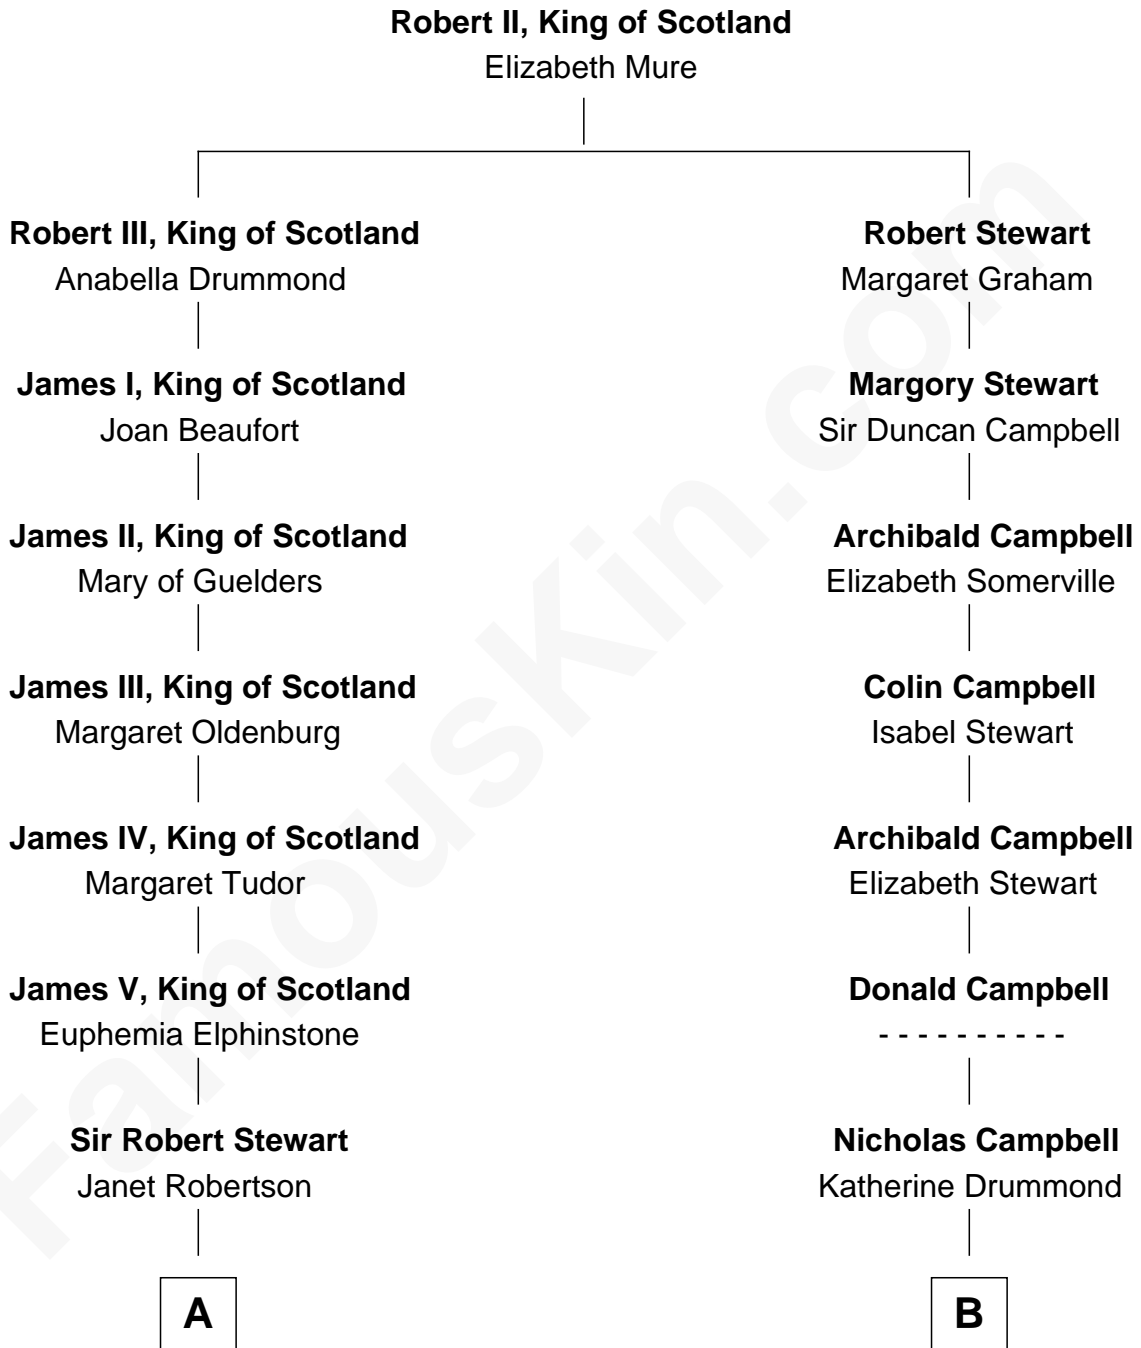

FamousKin.com
Relationship Chart of
James Russell Lowell
American "Fireside" Poet

16th cousin 3 times removed of

Joanne Woodward
Movie Actress

C

—
Minnie Waunita Verdery

Wade Woodward

—
Wade Woodward

Elinor Gasque Trimmier