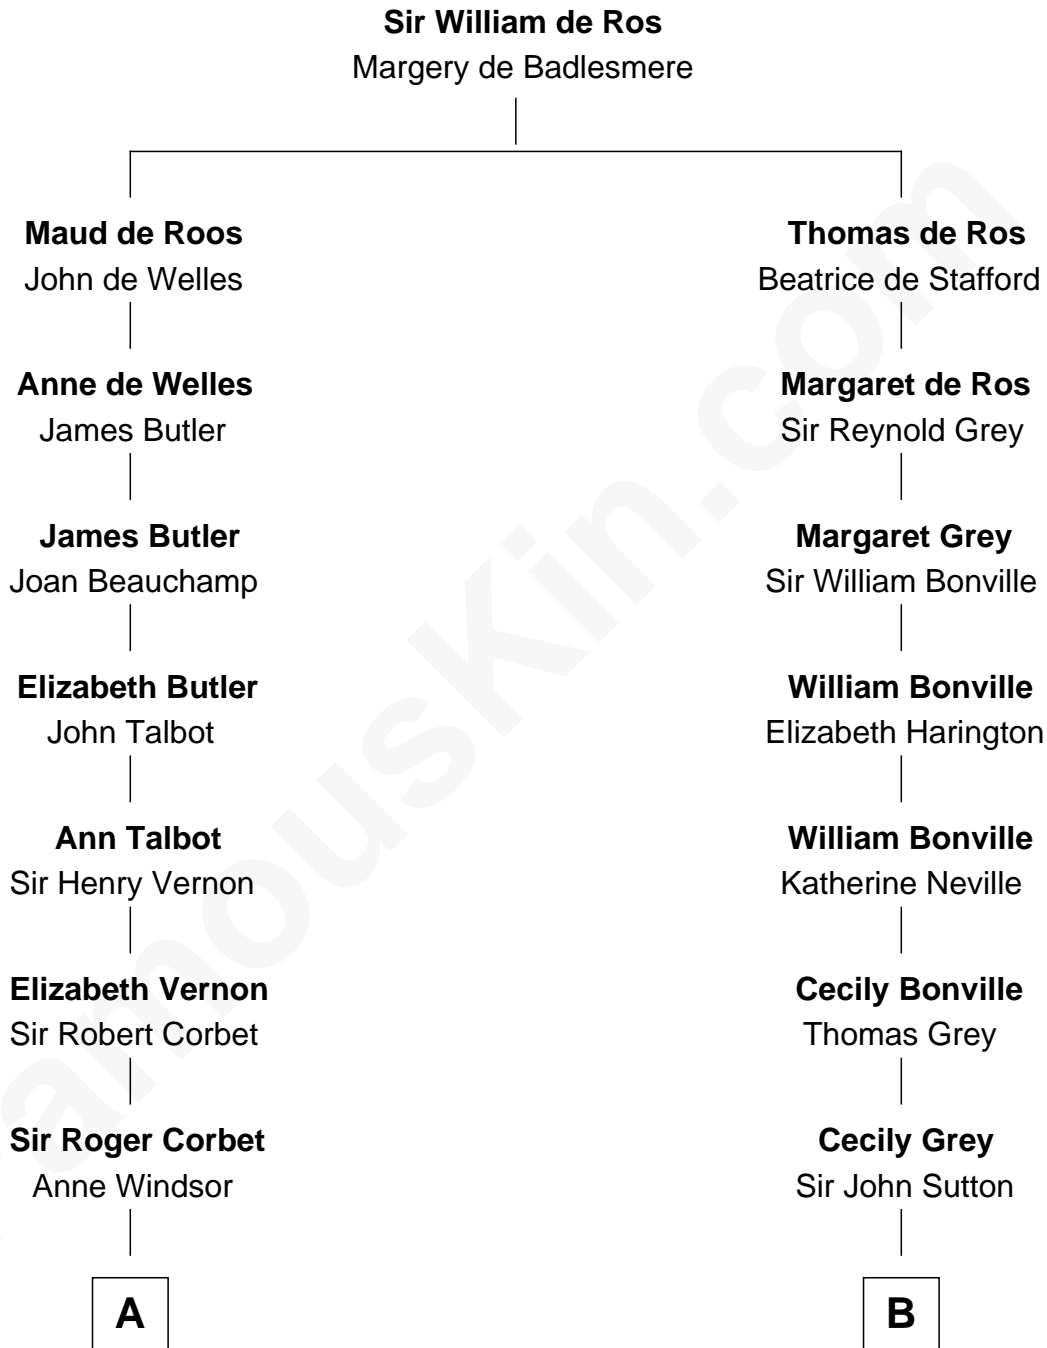

FamousKin.com
Relationship Chart of
James Russell Lowell
American "Fireside" Poet

16th cousin 3 times removed of
Humphrey Bogart
Movie Actor

C

John Perkins Humphrey

Frances Dewey Churchill

Maud Humphrey

Dr. Belmont Deforest Bogart

Humphrey Bogart

Movie Actor

FamousKin.com