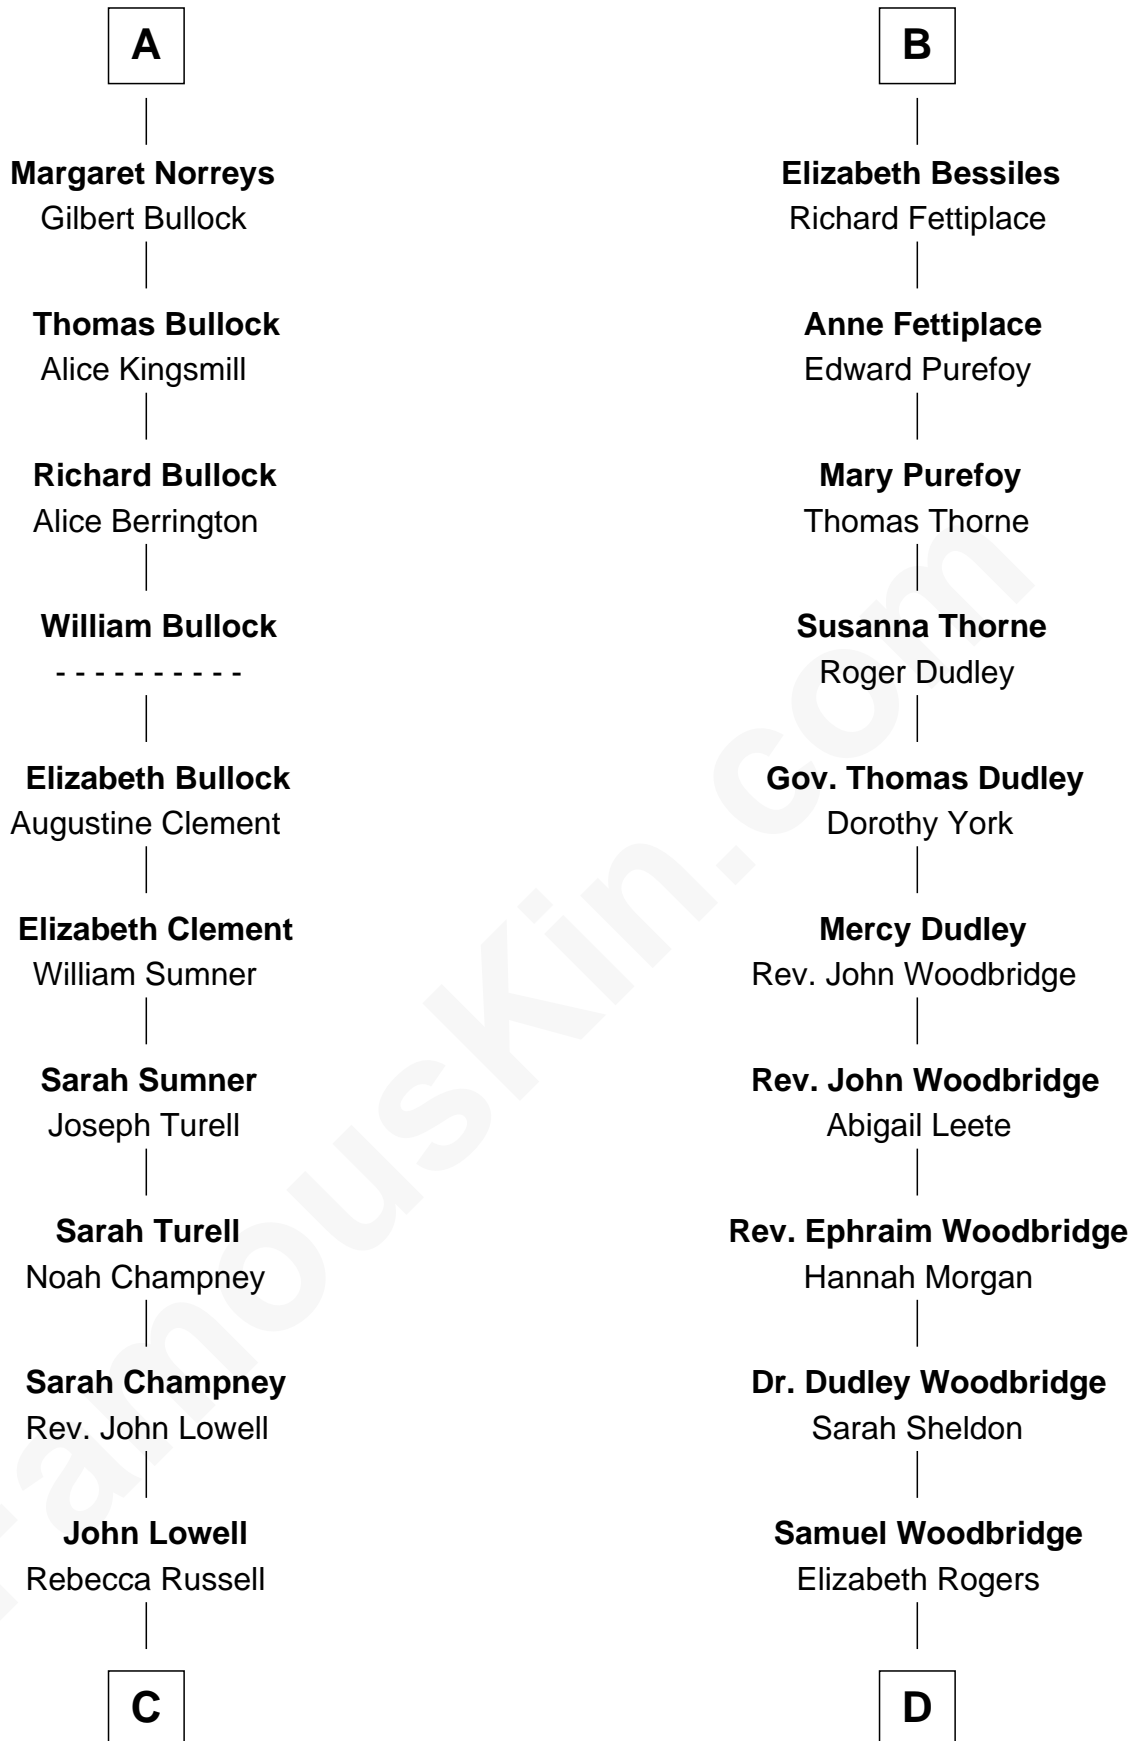

FamousKin.com
Relationship Chart of
James Russell Lowell
American "Fireside" Poet

18th cousin 3 times removed of
Humphrey Bogart
Movie Actor

C

Rev. Charles Lowell
Harriet Brackett Spence

James Russell Lowell
American "Fireside" Poet

D

Charlotte Sophia Woodbridge
Dyer Perkins

Elizabeth Rogers Perkins
Harvey Humphrey

John Perkins Humphrey
Frances Dewey Churchill

Maud Humphrey
Dr. Belmont Deforest Bogart

Humphrey Bogart
Movie Actor