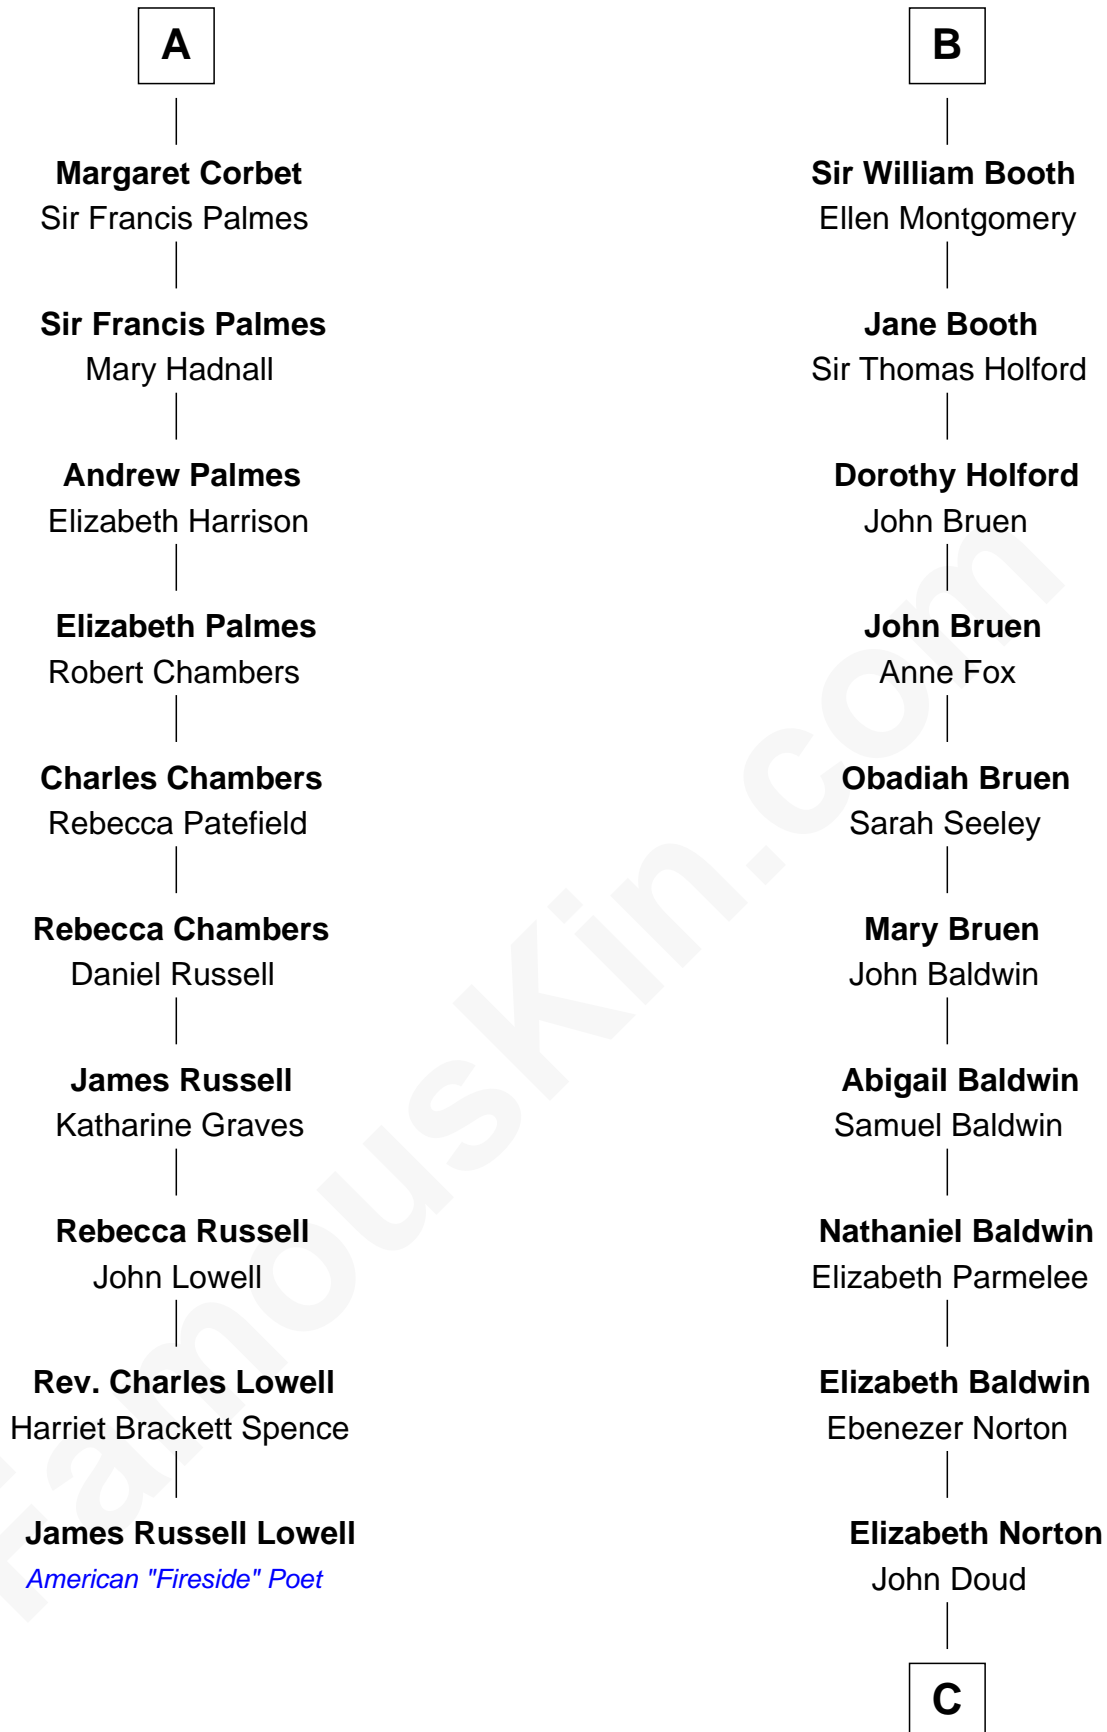

FamousKin.com
Relationship Chart of
James Russell Lowell
American "Fireside" Poet

16th cousin 5 times removed of
Humphrey Bogart
Movie Actor

C

—
Rachel Doud

Jonathan Humphrey

—
Harvey Humphrey

Elizabeth Rogers Perkins

—
John Perkins Humphrey

Frances Dewey Churchill

—
Maud Humphrey

Dr. Belmont Deforest Bogart

—
Humphrey Bogart

Movie Actor