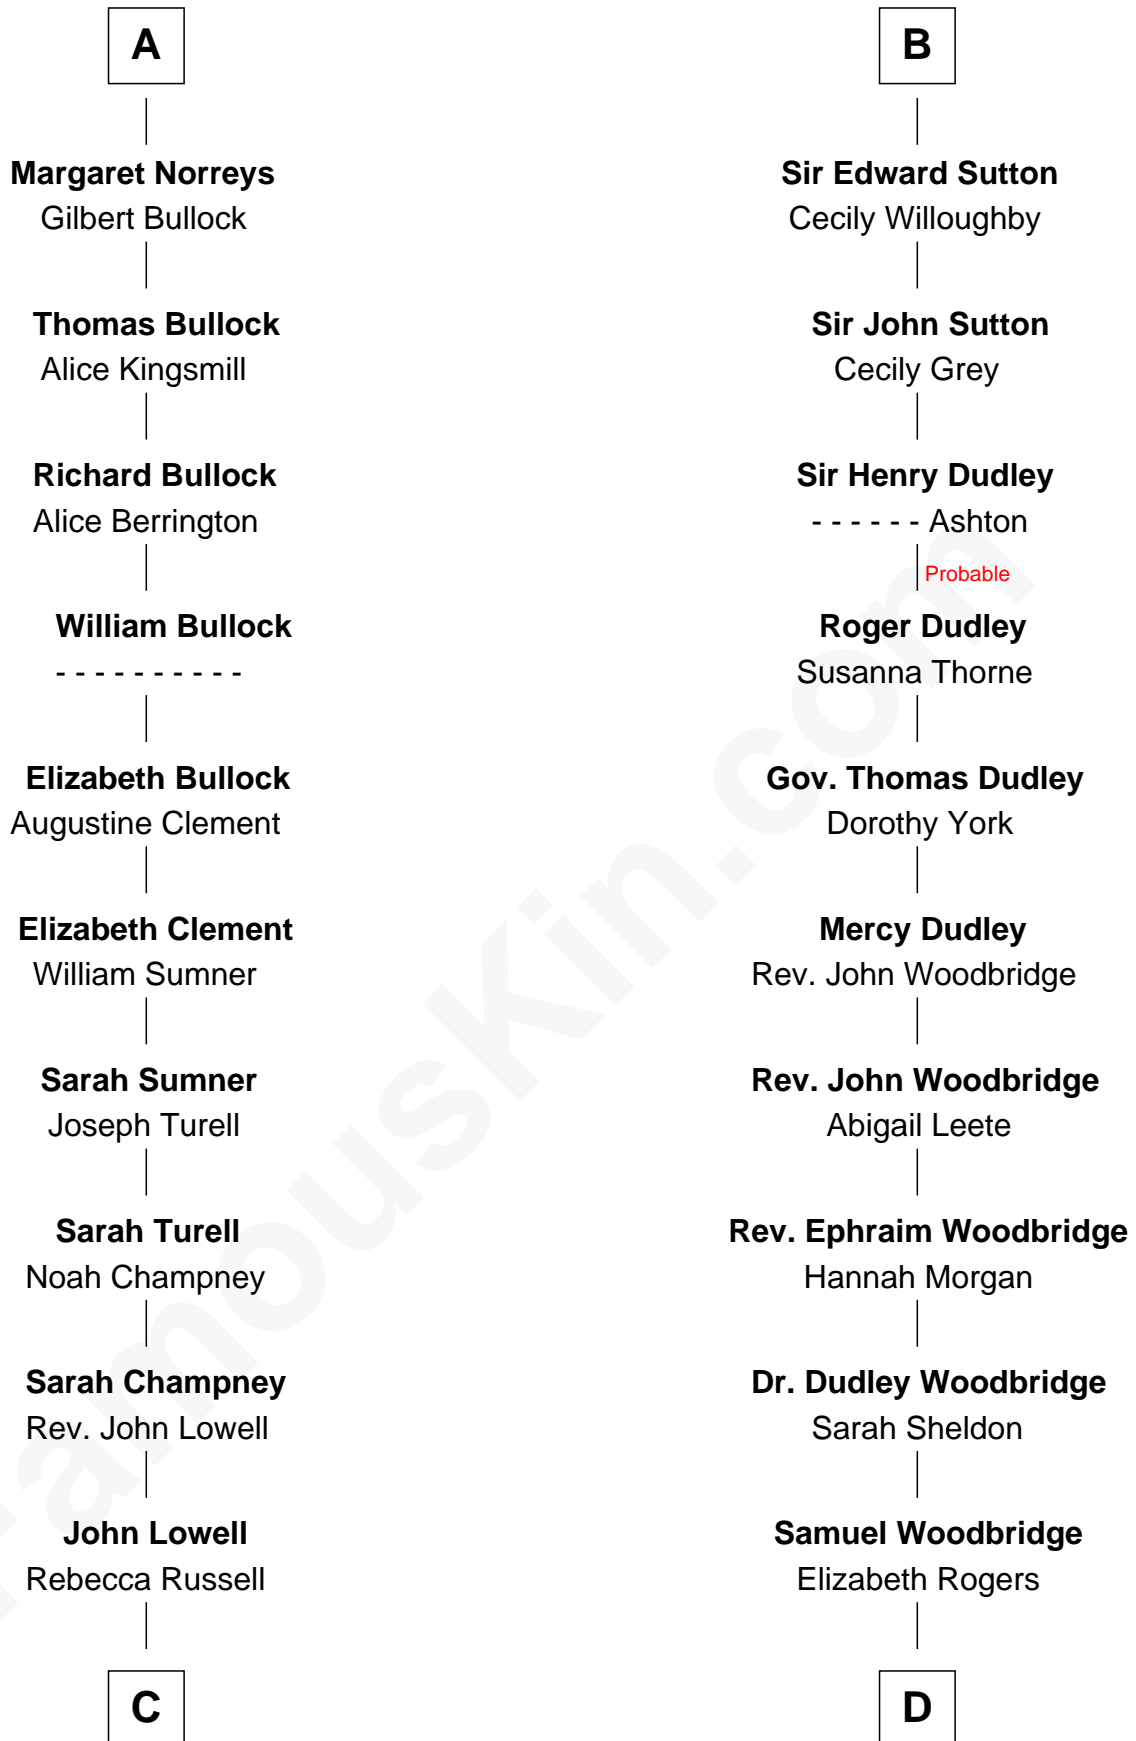

**FamousKin.com**  
**Relationship Chart of**  
**James Russell Lowell**  
*American "Fireside" Poet*

**18th cousin 3 times removed of**  
**Humphrey Bogart**  
*Movie Actor*

**C**

**Rev. Charles Lowell**  
Harriet Brackett Spence

**James Russell Lowell**  
*American "Fireside" Poet*

**D**

**Charlotte Sophia Woodbridge**  
Dyer Perkins

**Elizabeth Rogers Perkins**  
Harvey Humphrey

**John Perkins Humphrey**  
Frances Dewey Churchill

**Maud Humphrey**  
Dr. Belmont Deforest Bogart

**Humphrey Bogart**  
*Movie Actor*