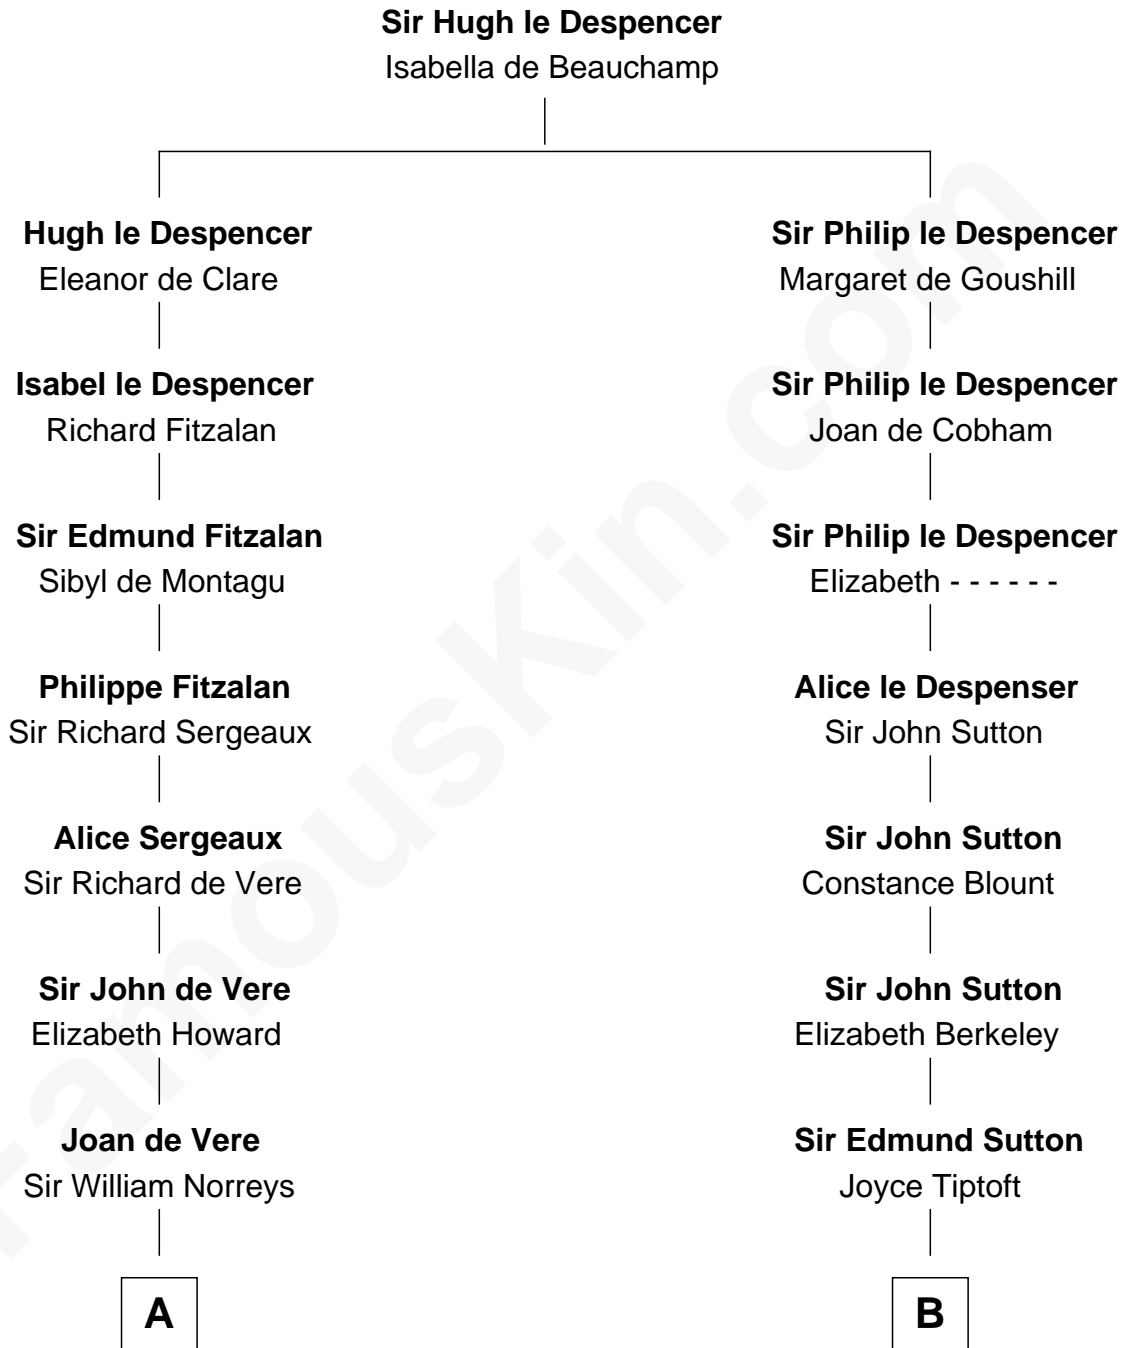

**FamousKin.com**  
**Relationship Chart of**  
**James Russell Lowell**  
*American "Fireside" Poet*

**18th cousin 3 times removed of**  
**Humphrey Bogart**  
*Movie Actor*

**C**

**Rev. Charles Lowell**  
Harriet Brackett Spence

**James Russell Lowell**  
*American "Fireside" Poet*

**D**

**Charlotte Sophia Woodbridge**  
Dyer Perkins

**Elizabeth Rogers Perkins**  
Harvey Humphrey

**John Perkins Humphrey**  
Frances Dewey Churchill

**Maud Humphrey**  
Dr. Belmont Deforest Bogart

**Humphrey Bogart**  
*Movie Actor*