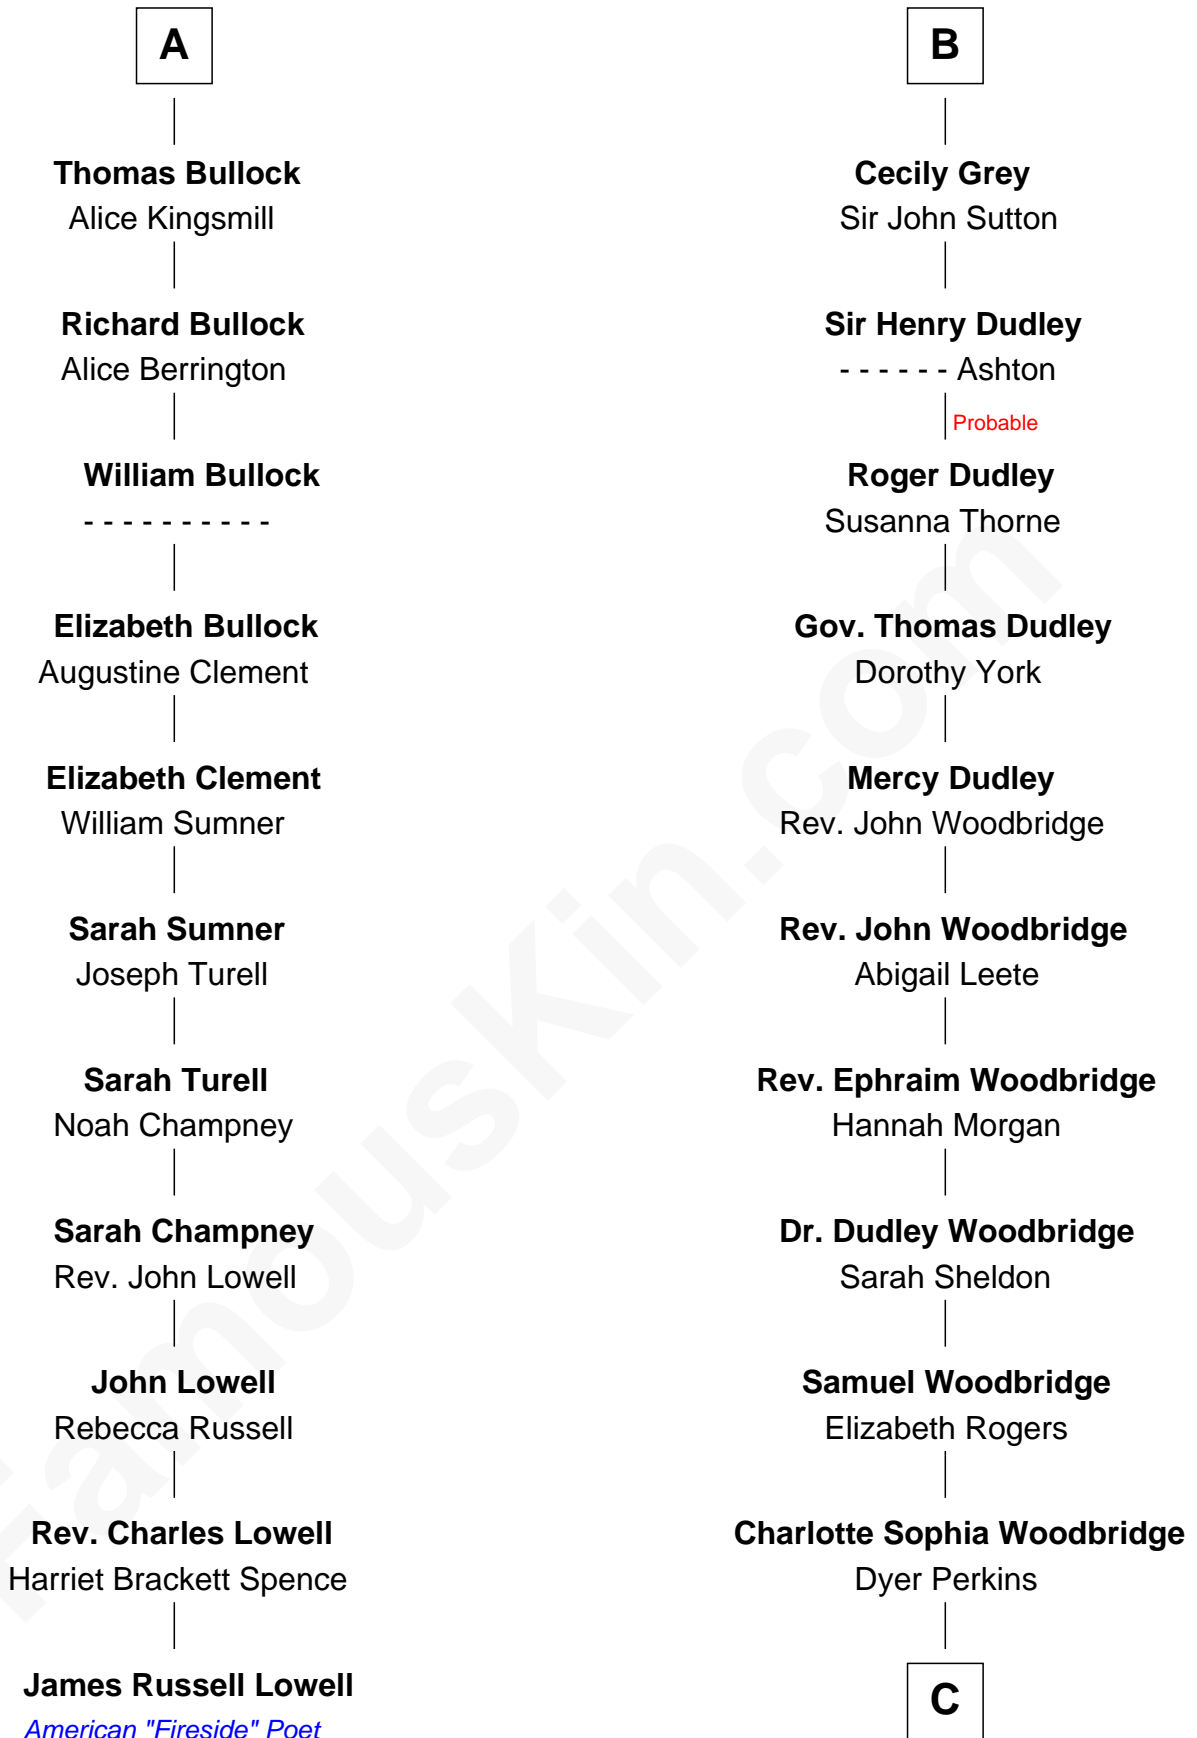

**FamousKin.com**  
**Relationship Chart of**  
**James Russell Lowell**  
*American "Fireside" Poet*

**17th cousin 3 times removed of**  
**Humphrey Bogart**  
*Movie Actor*

**C**

**Elizabeth Rogers Perkins**

Harvey Humphrey

**John Perkins Humphrey**

Frances Dewey Churchill

**Maud Humphrey**

Dr. Belmont Deforest Bogart

**Humphrey Bogart**

*Movie Actor*