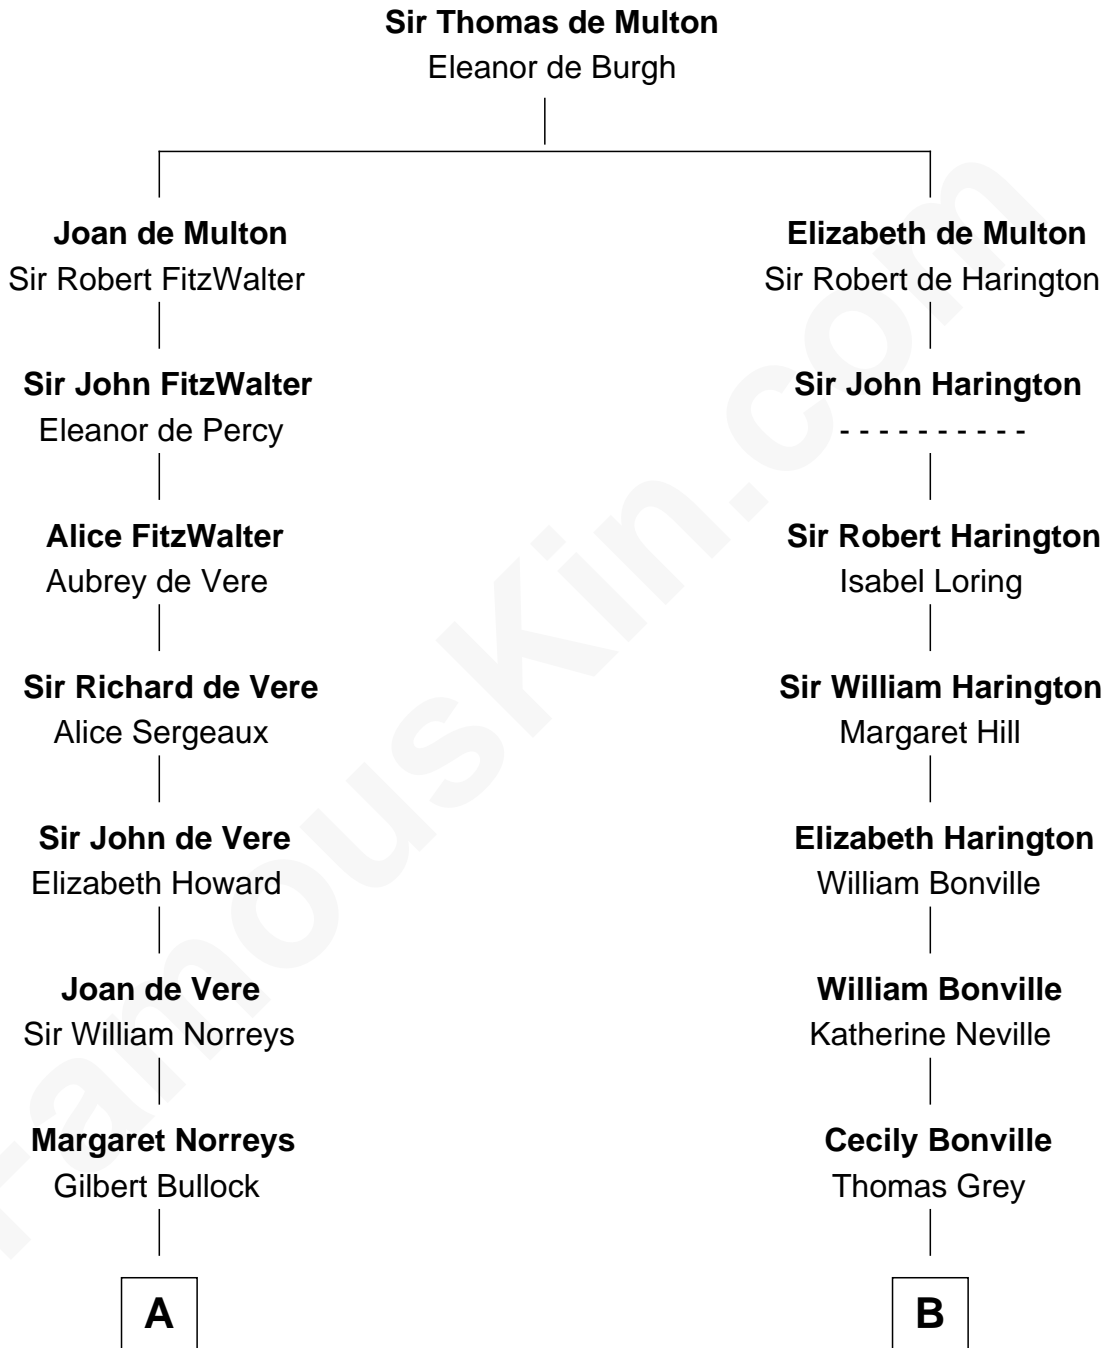

**FamousKin.com**  
**Relationship Chart of**  
**James Russell Lowell**  
*American "Fireside" Poet*

**17th cousin 3 times removed of**  
**Humphrey Bogart**  
*Movie Actor*

**C**

**Elizabeth Rogers Perkins**

Harvey Humphrey

**John Perkins Humphrey**

Frances Dewey Churchill

**Maud Humphrey**

Dr. Belmont Deforest Bogart

**Humphrey Bogart**

*Movie Actor*