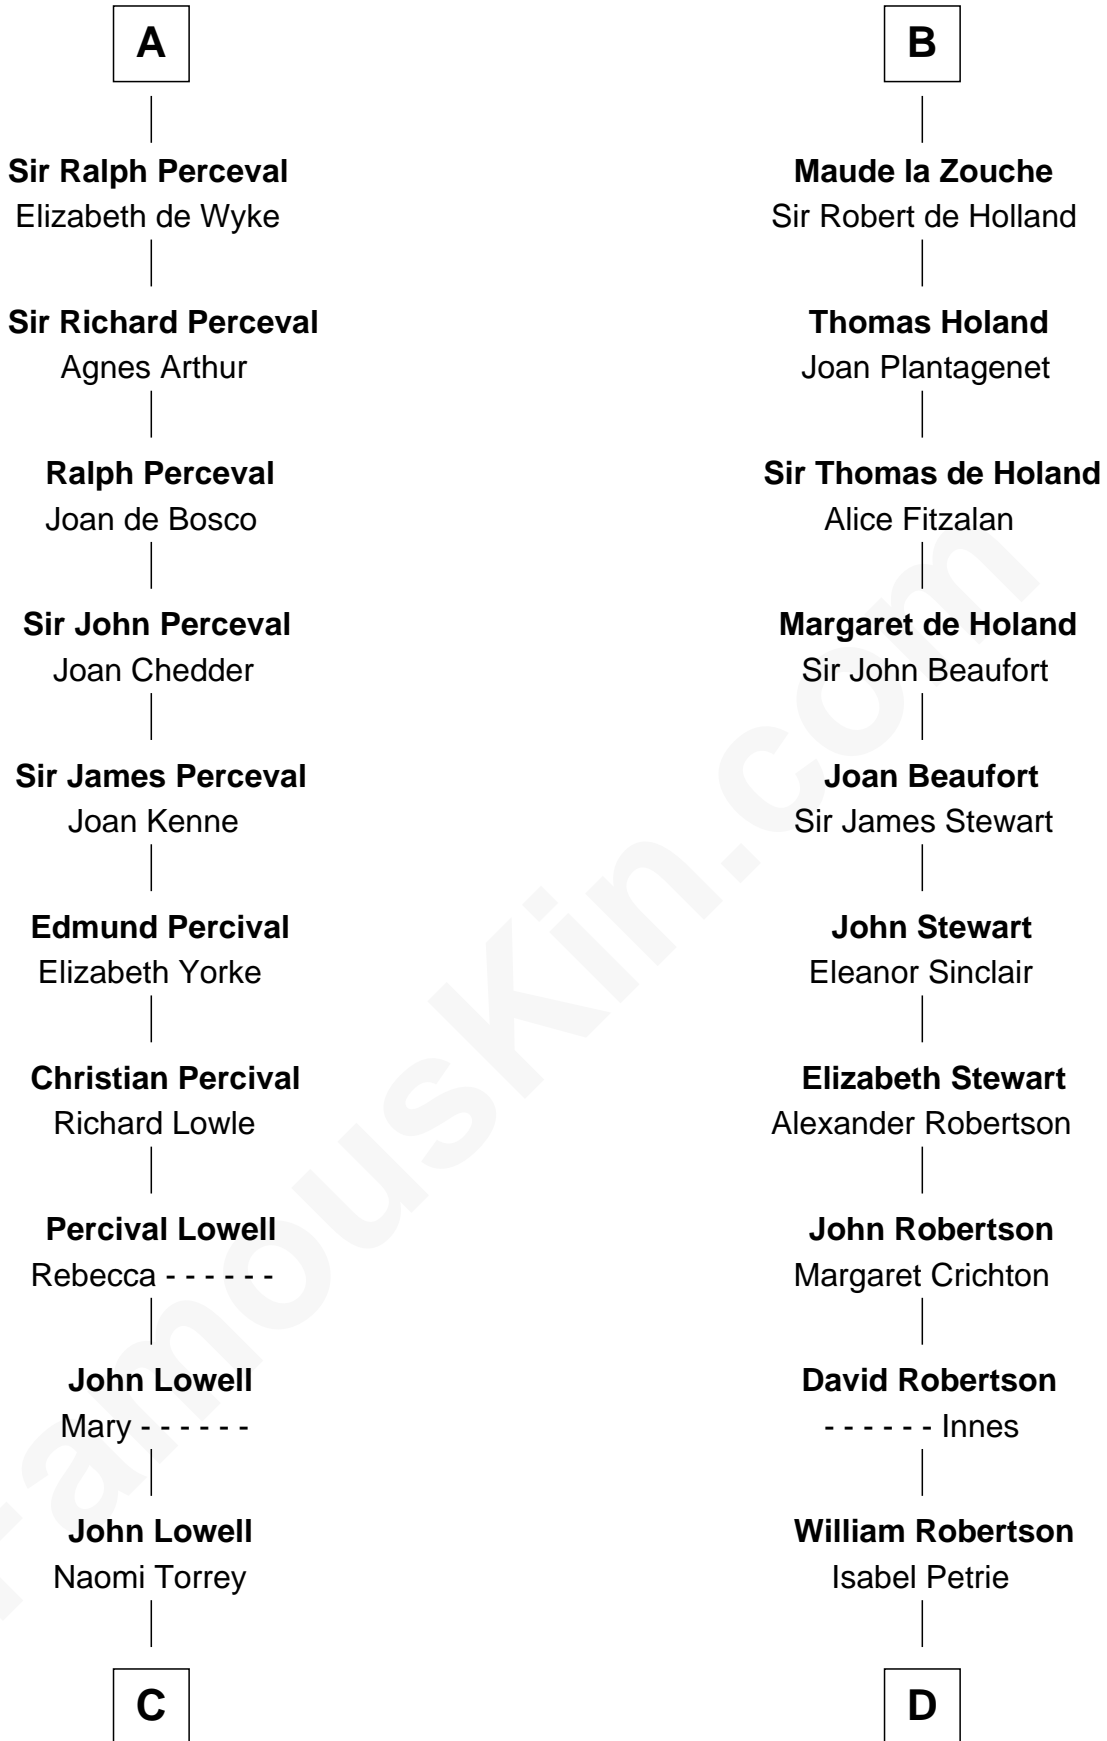

FamousKin.com
Relationship Chart of
James Russell Lowell
American "Fireside" Poet

20th cousin 1 time removed of
Patrick Henry
1st and 6th Governor of Virginia

Sir Robert de Beaumont
 Isabel de Vermandois