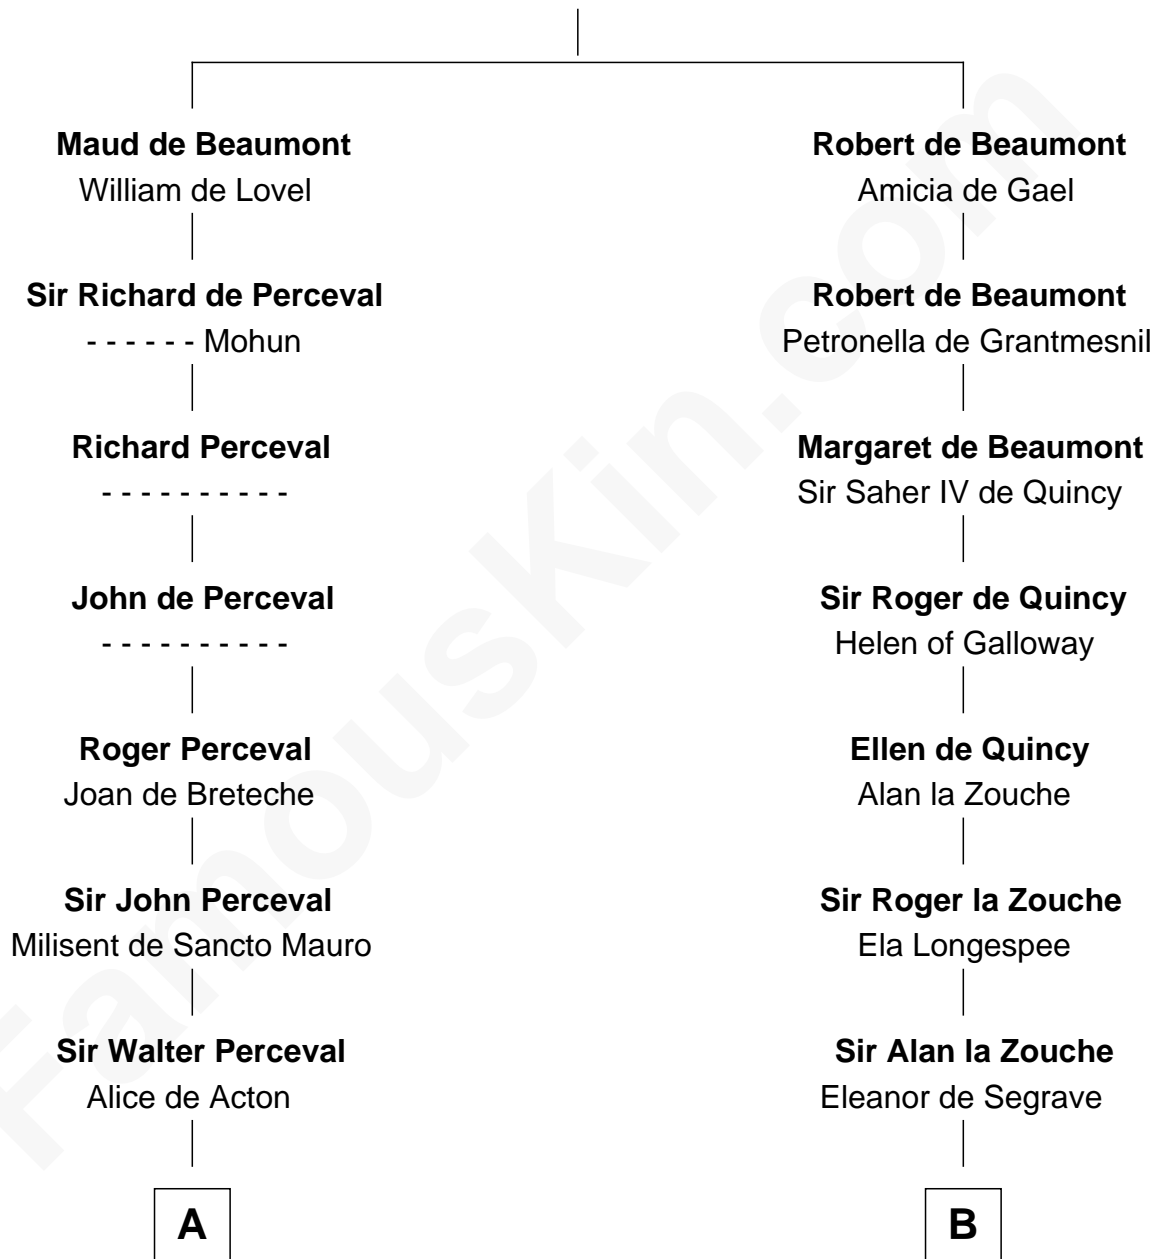

FamousKin.com
Relationship Chart of
James Russell Lowell
American "Fireside" Poet

20th cousin 1 time removed of
Patrick Henry
1st and 6th Governor of Virginia

Sir Robert de Beaumont
 Isabel de Vermandois