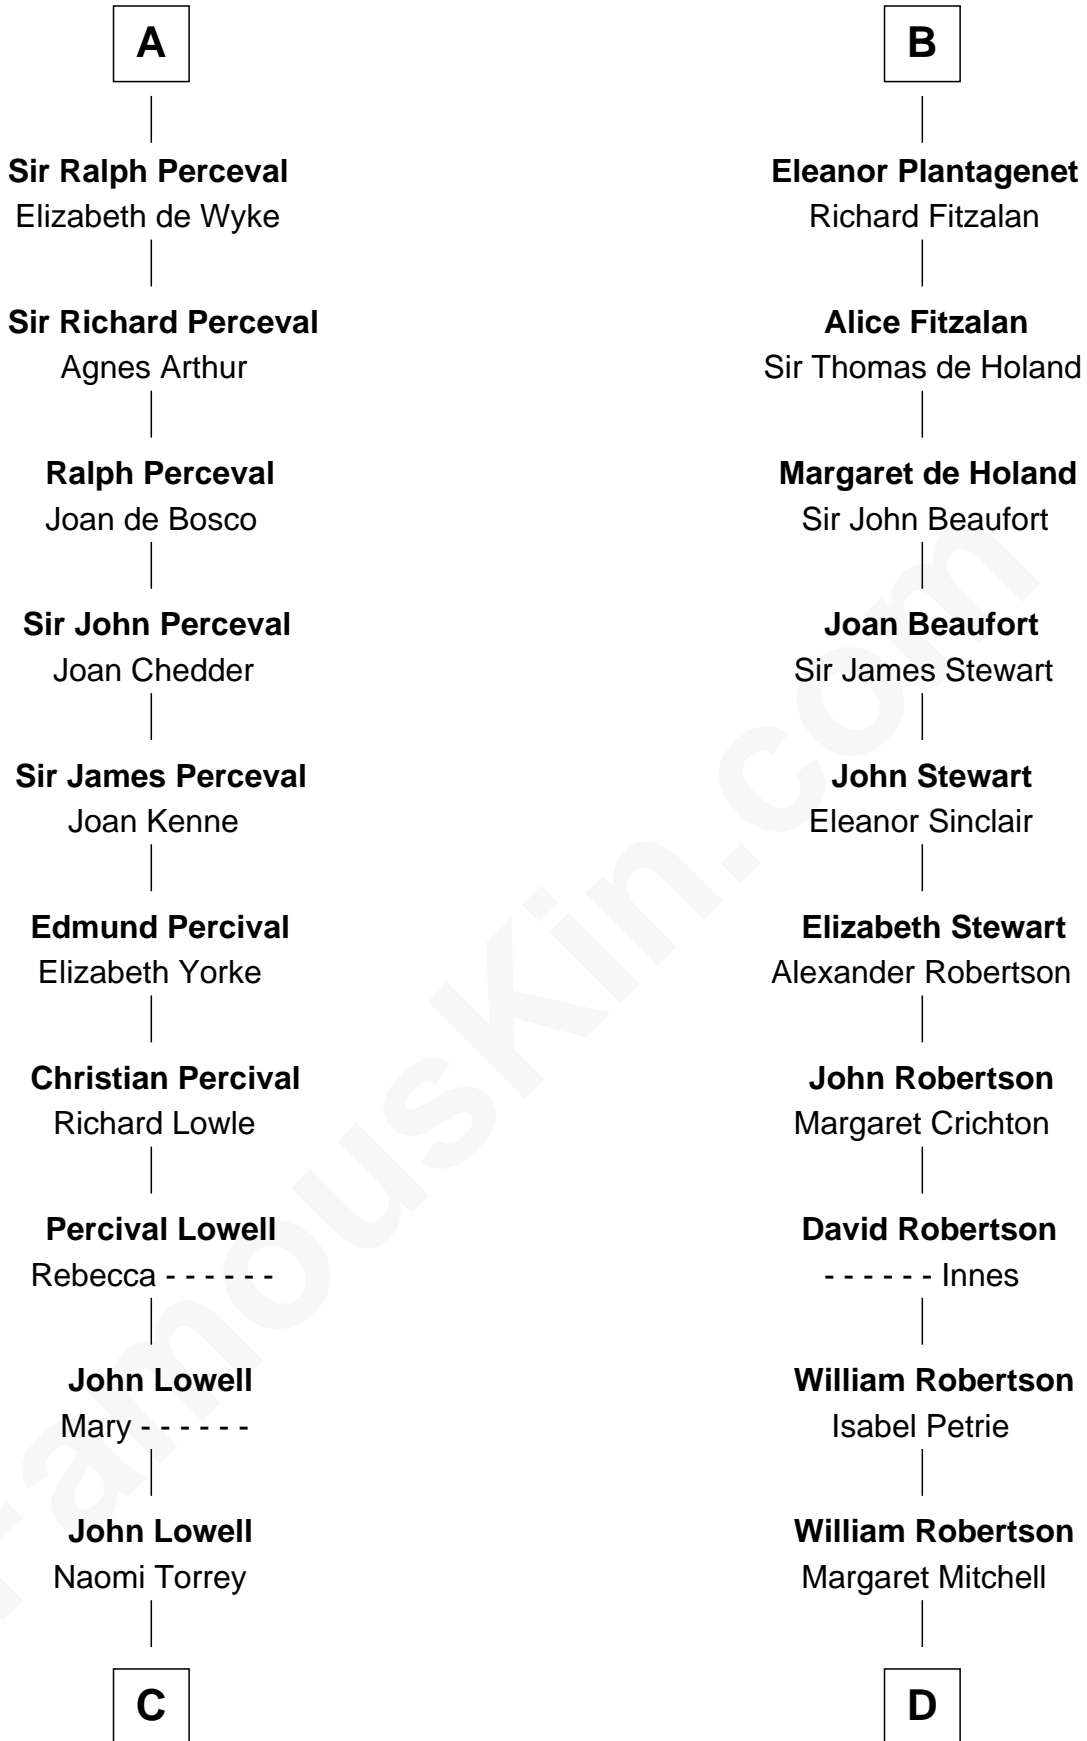

FamousKin.com

Relationship Chart of

James Russell Lowell

American "Fireside" Poet

19th cousin 2 times removed of

Patrick Henry
1st and 6th Governor of Virginia

C

Ebenezer Lowell
Elizabeth Shailer