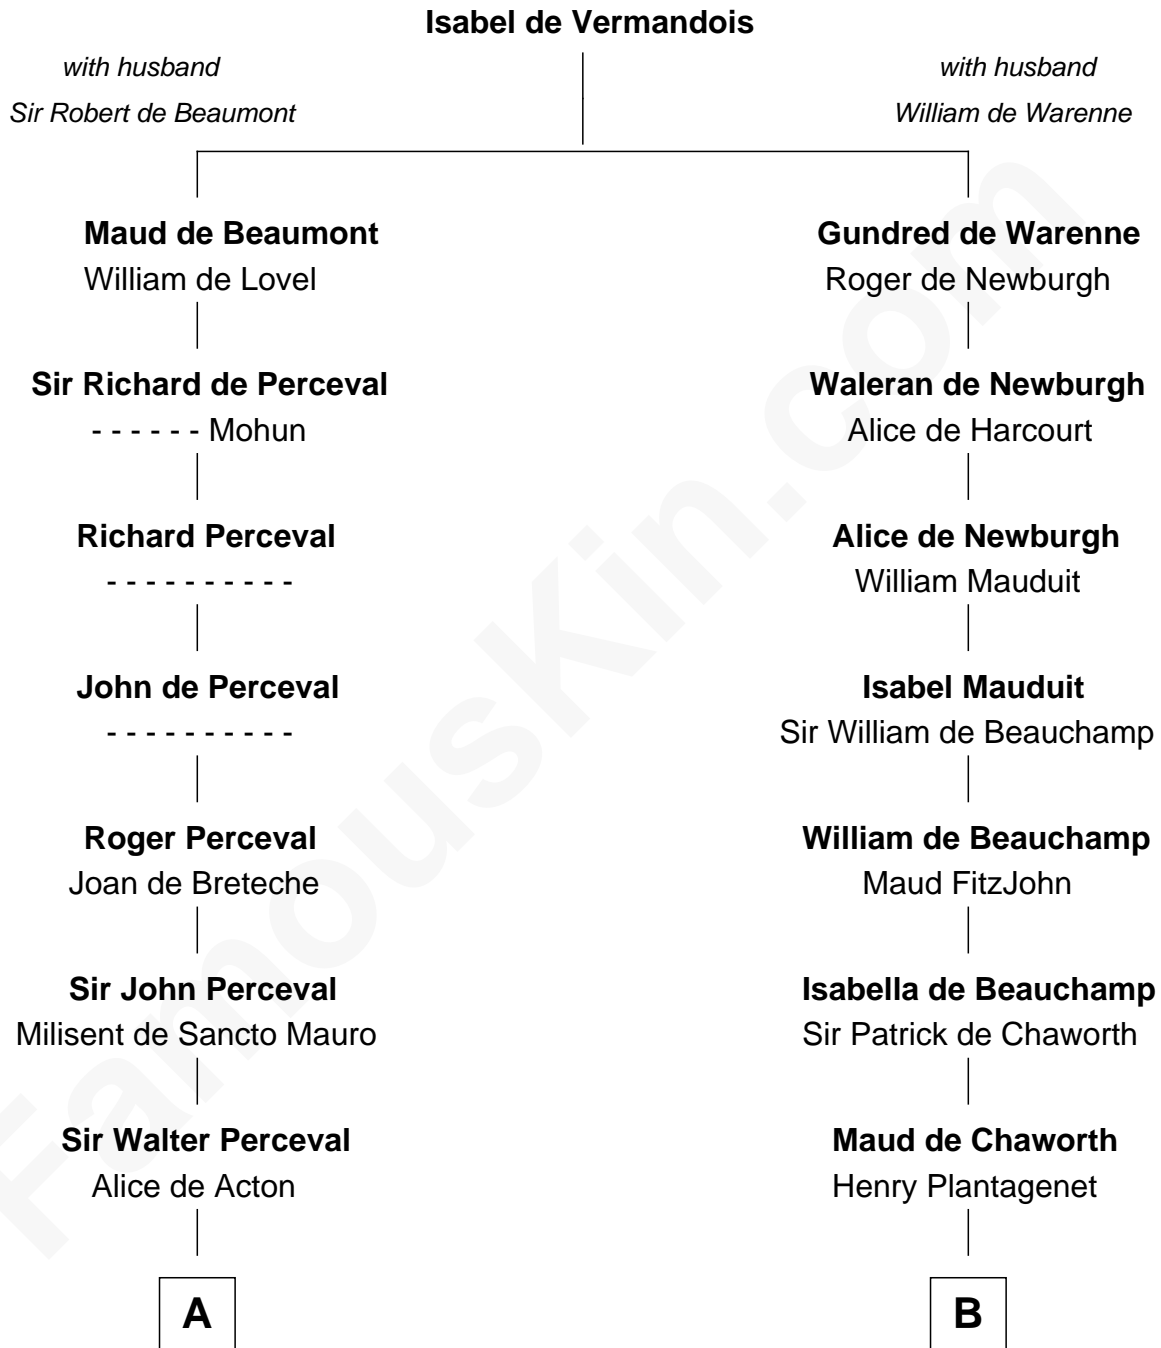

FamousKin.com

Relationship Chart of

James Russell Lowell

American "Fireside" Poet

19th cousin 2 times removed of

Patrick Henry
1st and 6th Governor of Virginia

C

Ebenezer Lowell
Elizabeth Shailer

Patrick Henry
1st & 6th Gov. of Virginia