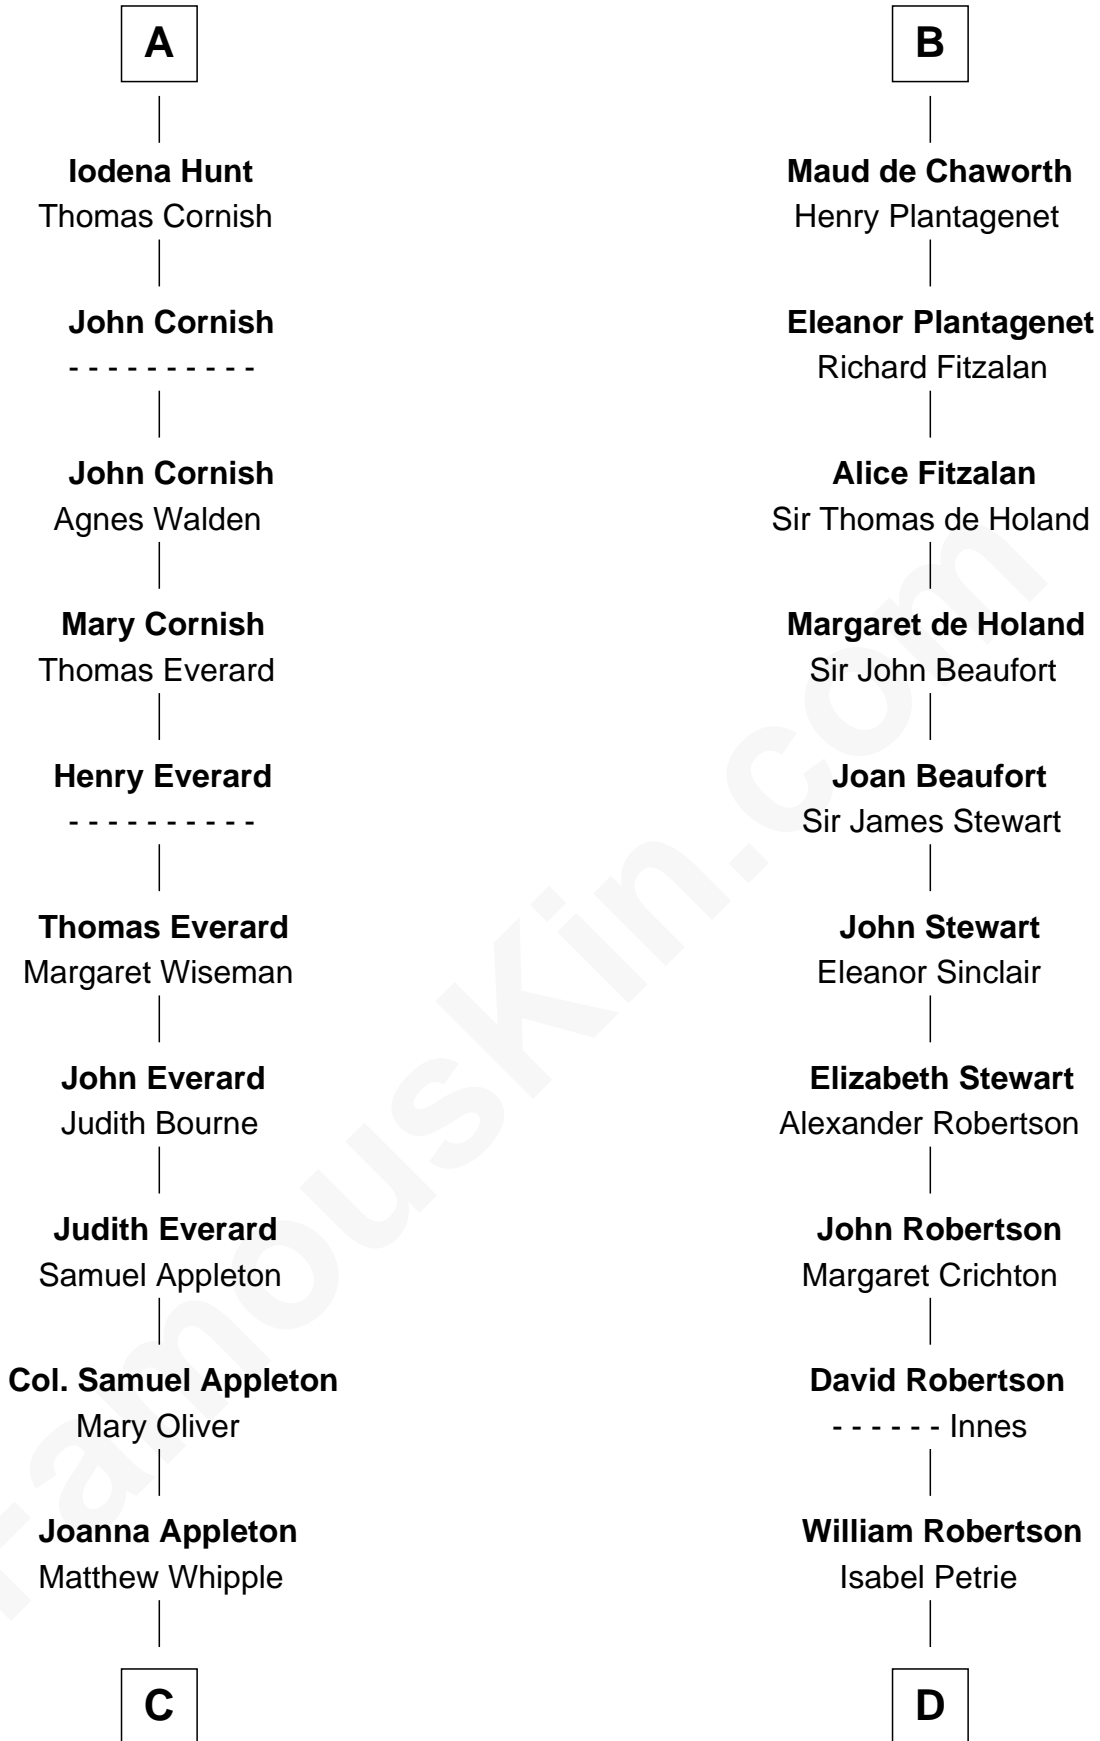

FamousKin.com
Relationship Chart of
James Russell Lowell
American "Fireside" Poet

20th cousin 1 time removed of
Patrick Henry
1st and 6th Governor of Virginia

C

William Whipple

Mary Cutts

Mary Whipple

Robert Traill