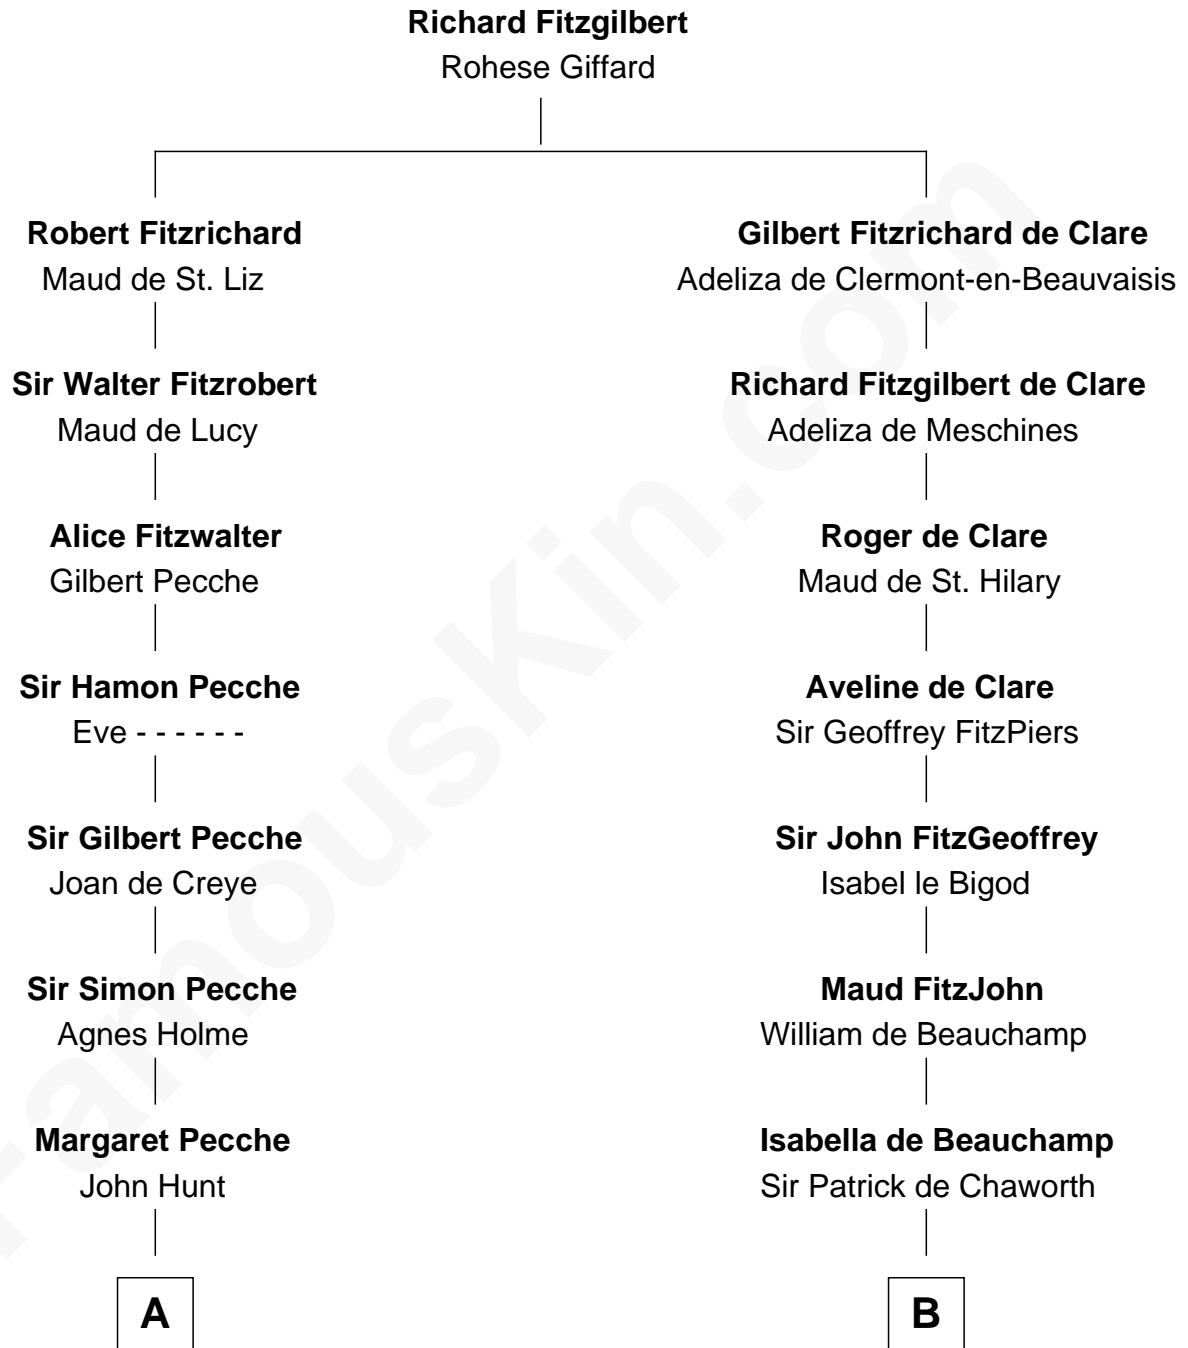

FamousKin.com
Relationship Chart of
James Russell Lowell
American "Fireside" Poet

20th cousin 1 time removed of
Patrick Henry
1st and 6th Governor of Virginia

C

William Whipple

Mary Cutts

Mary Whipple

Robert Traill