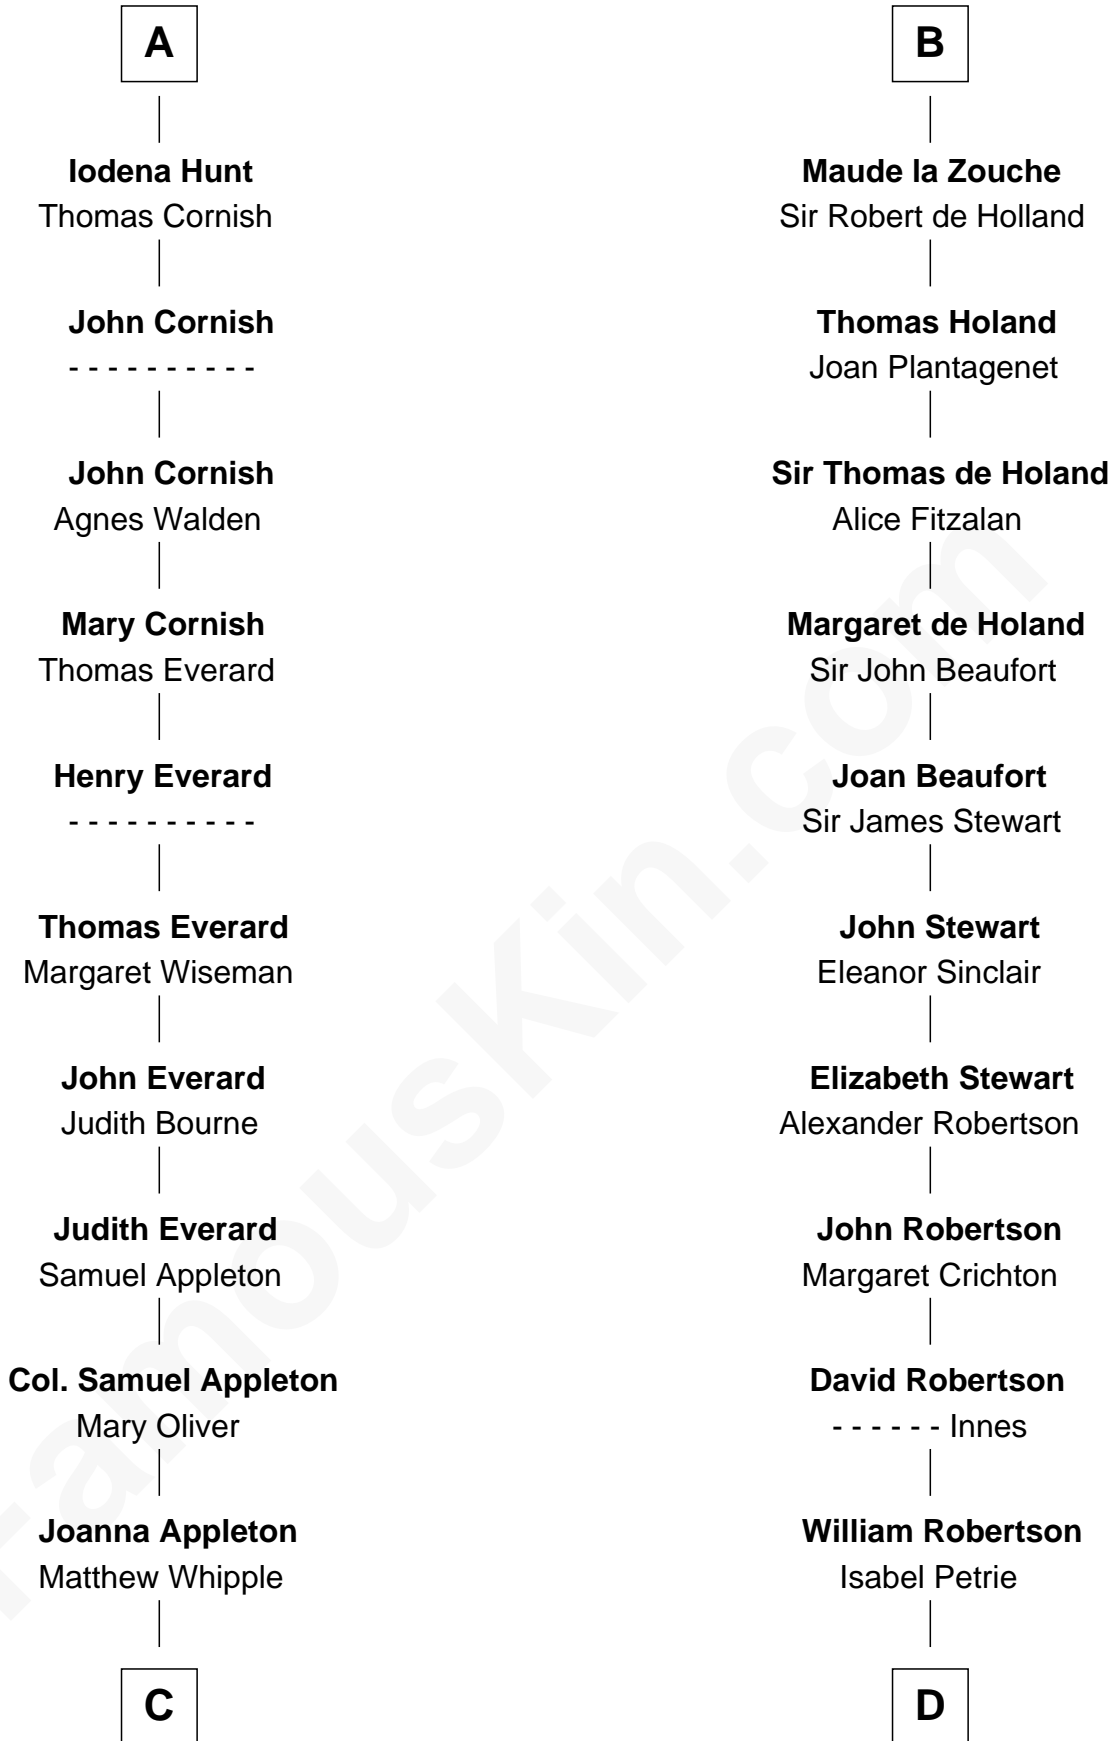

FamousKin.com
Relationship Chart of
James Russell Lowell
American "Fireside" Poet

20th cousin 1 time removed of
Patrick Henry
1st and 6th Governor of Virginia

C

William Whipple

Mary Cutts

Mary Whipple

Robert Traill