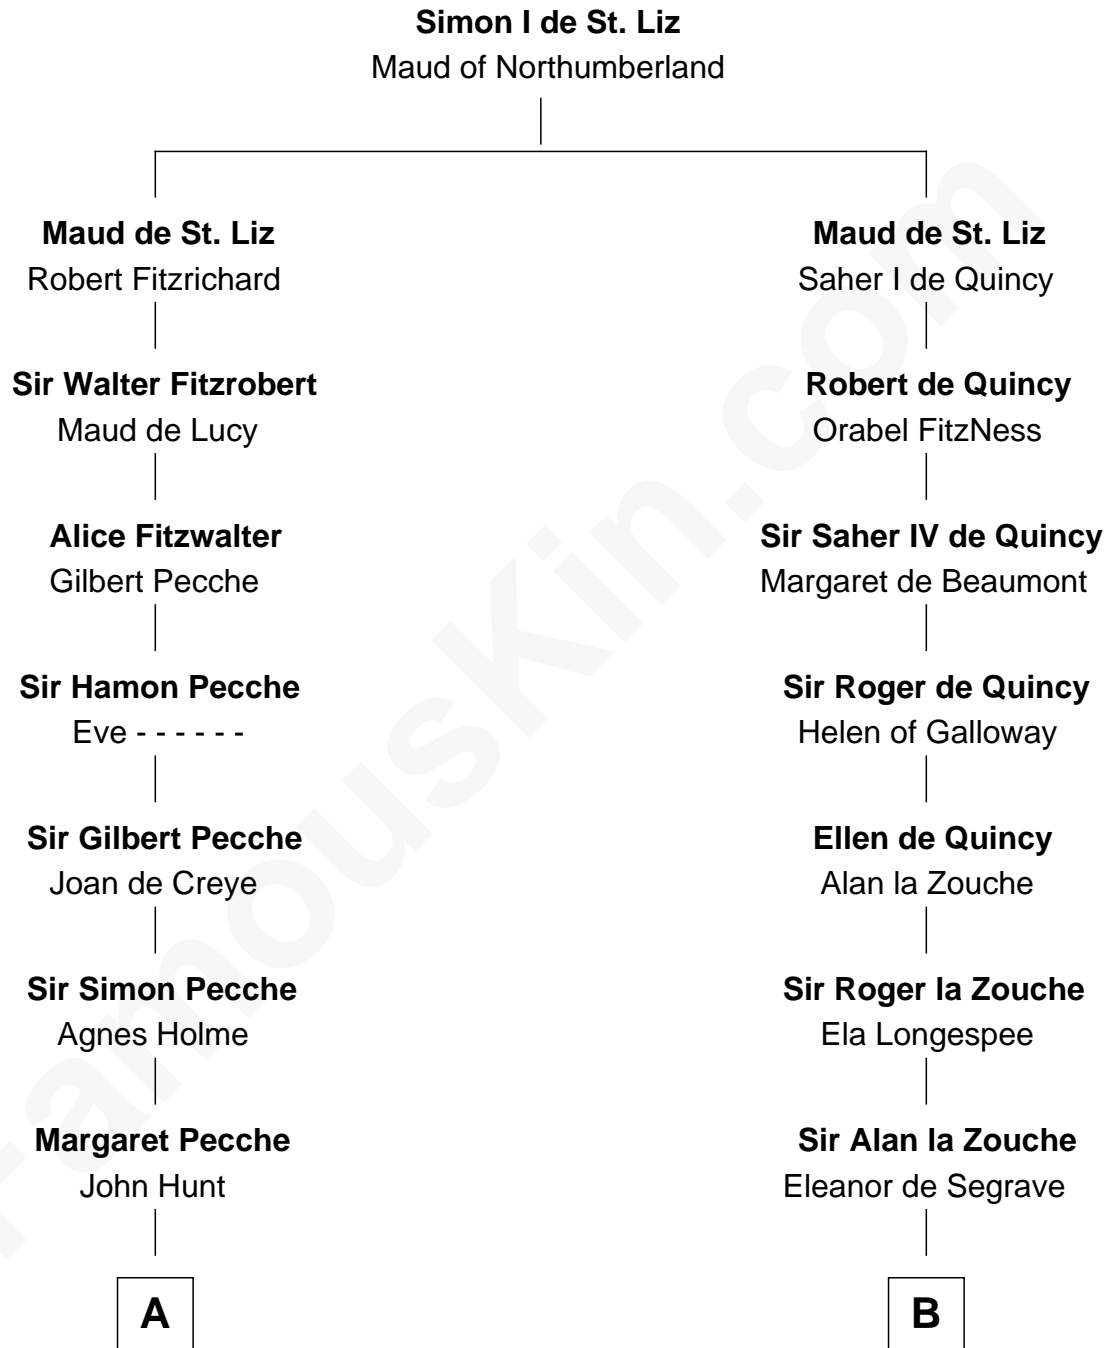

FamousKin.com
Relationship Chart of
James Russell Lowell
American "Fireside" Poet

20th cousin 1 time removed of
Patrick Henry
1st and 6th Governor of Virginia

C

William Whipple

Mary Cutts

Mary Whipple

Robert Traill