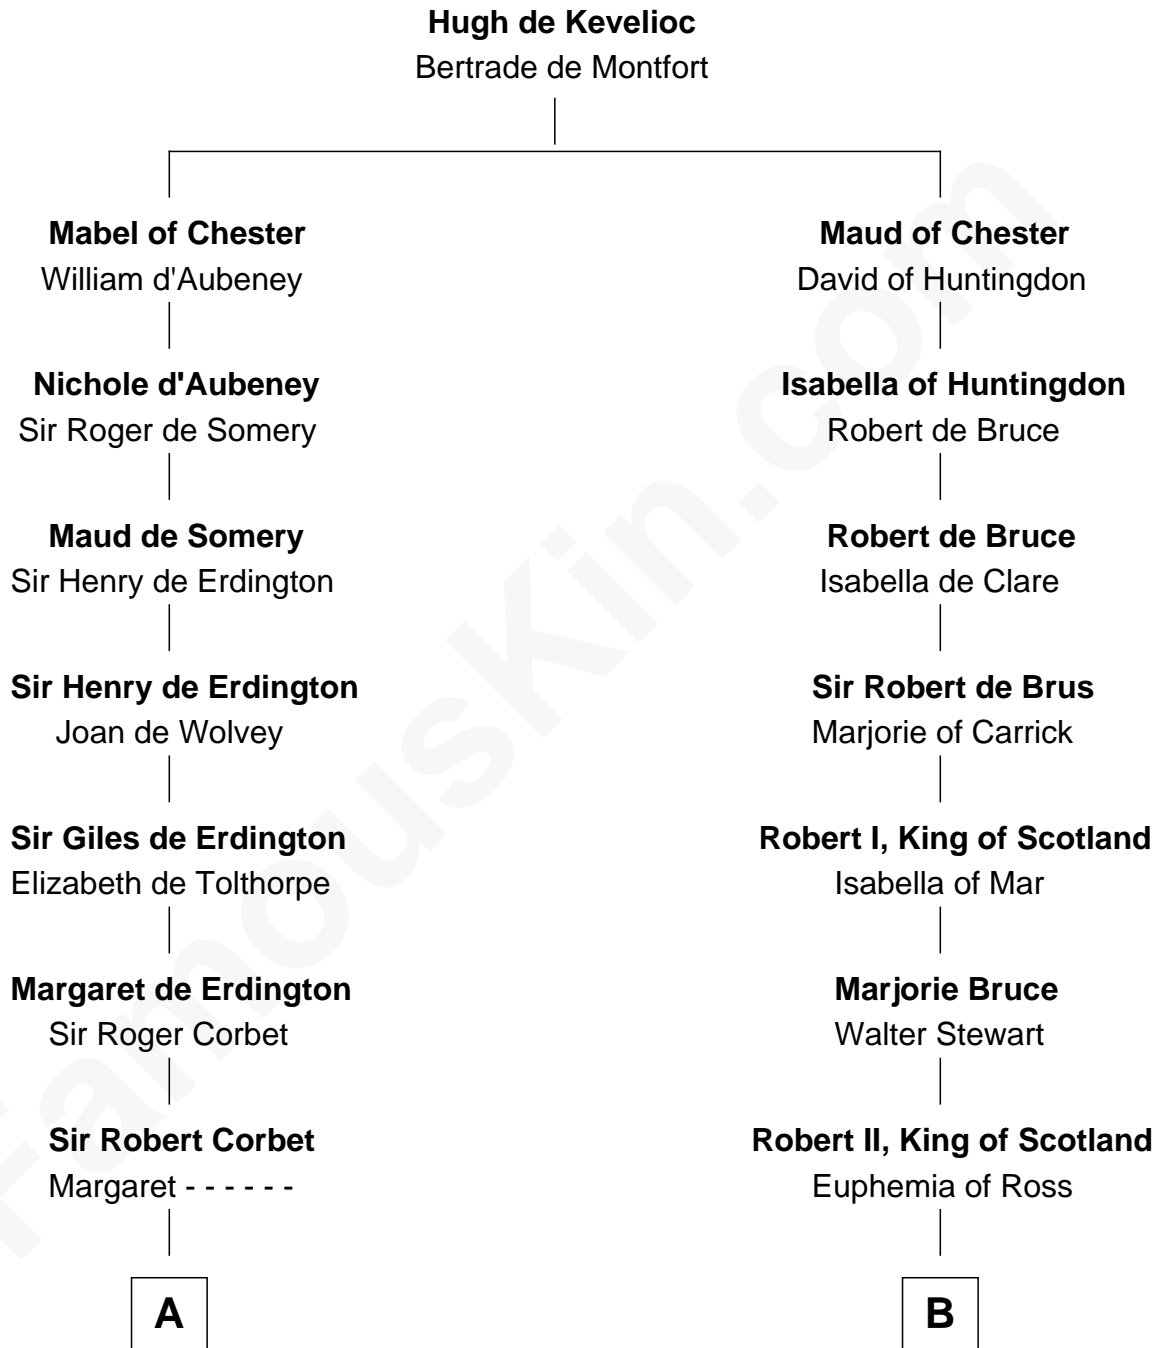

FamousKin.com
Relationship Chart of
James Russell Lowell
American "Fireside" Poet

18th cousin 2 times removed of
Patrick Henry
1st and 6th Governor of Virginia

C

James Russell
Katharine Graves

Rebecca Russell
John Lowell