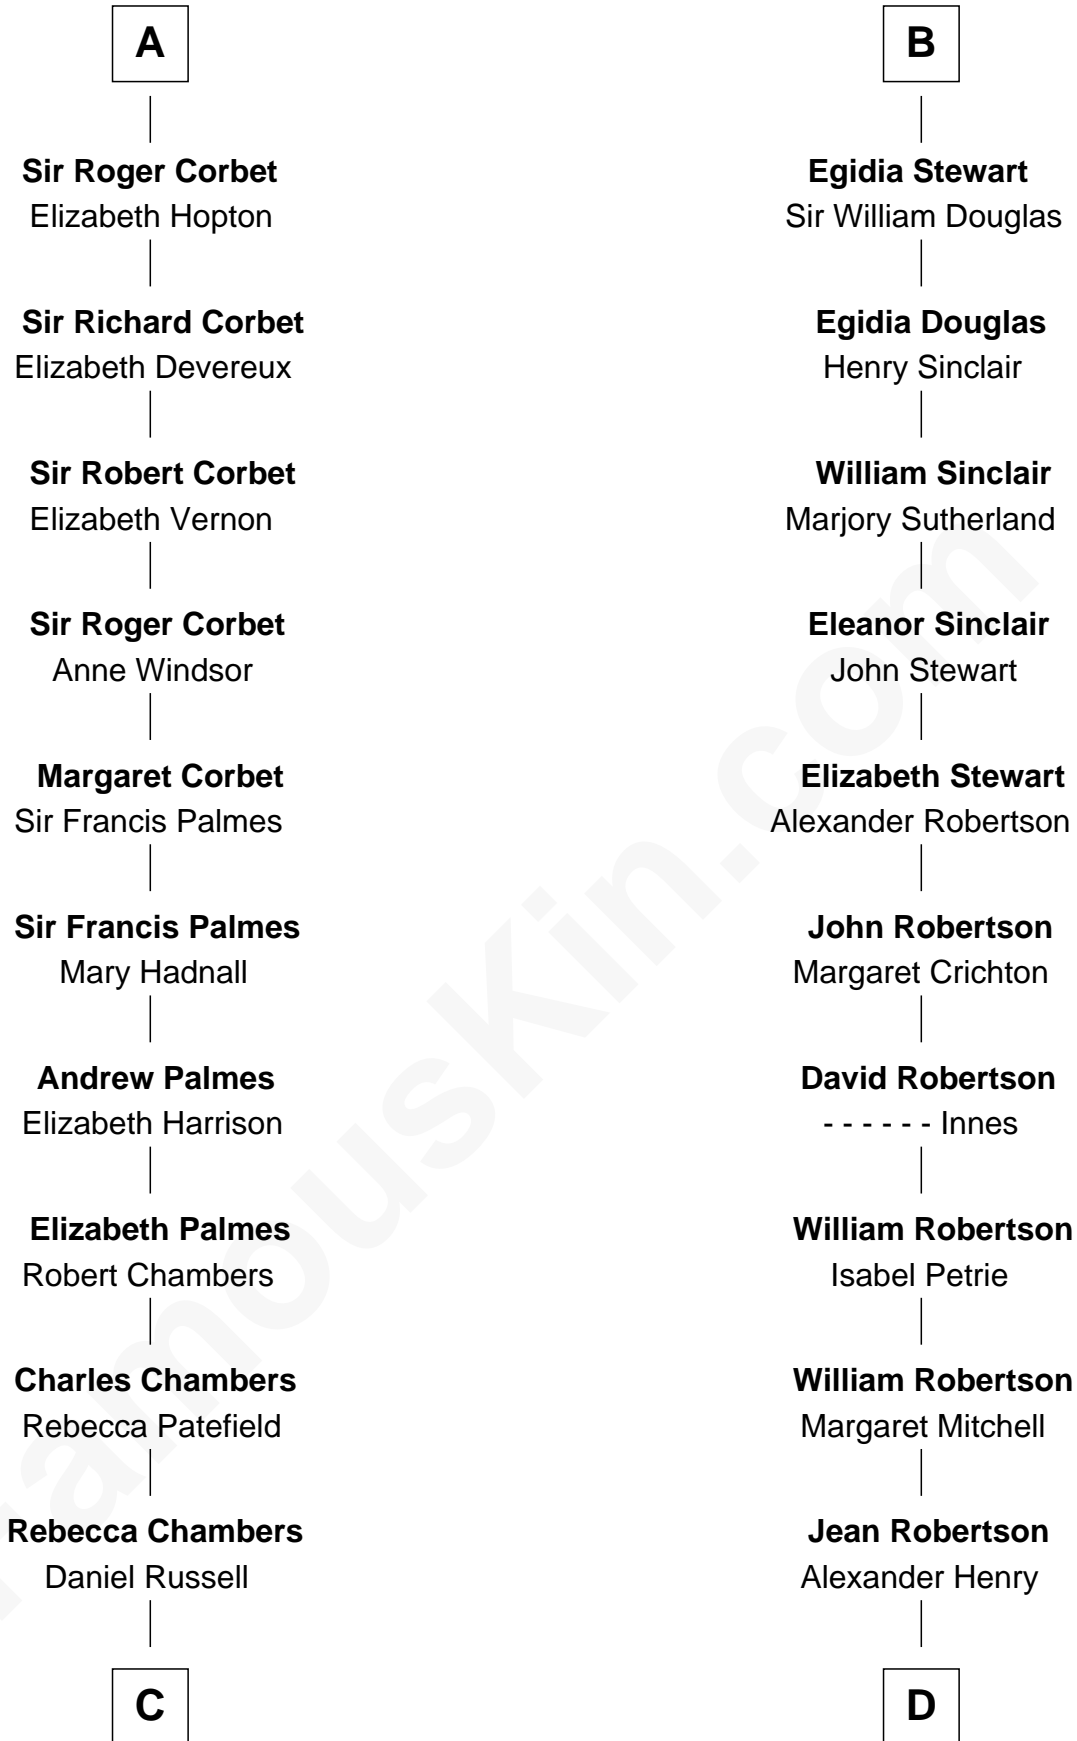

FamousKin.com
Relationship Chart of
James Russell Lowell
American "Fireside" Poet

18th cousin 2 times removed of
Patrick Henry
1st and 6th Governor of Virginia

C

James Russell
Katharine Graves

Rebecca Russell
John Lowell