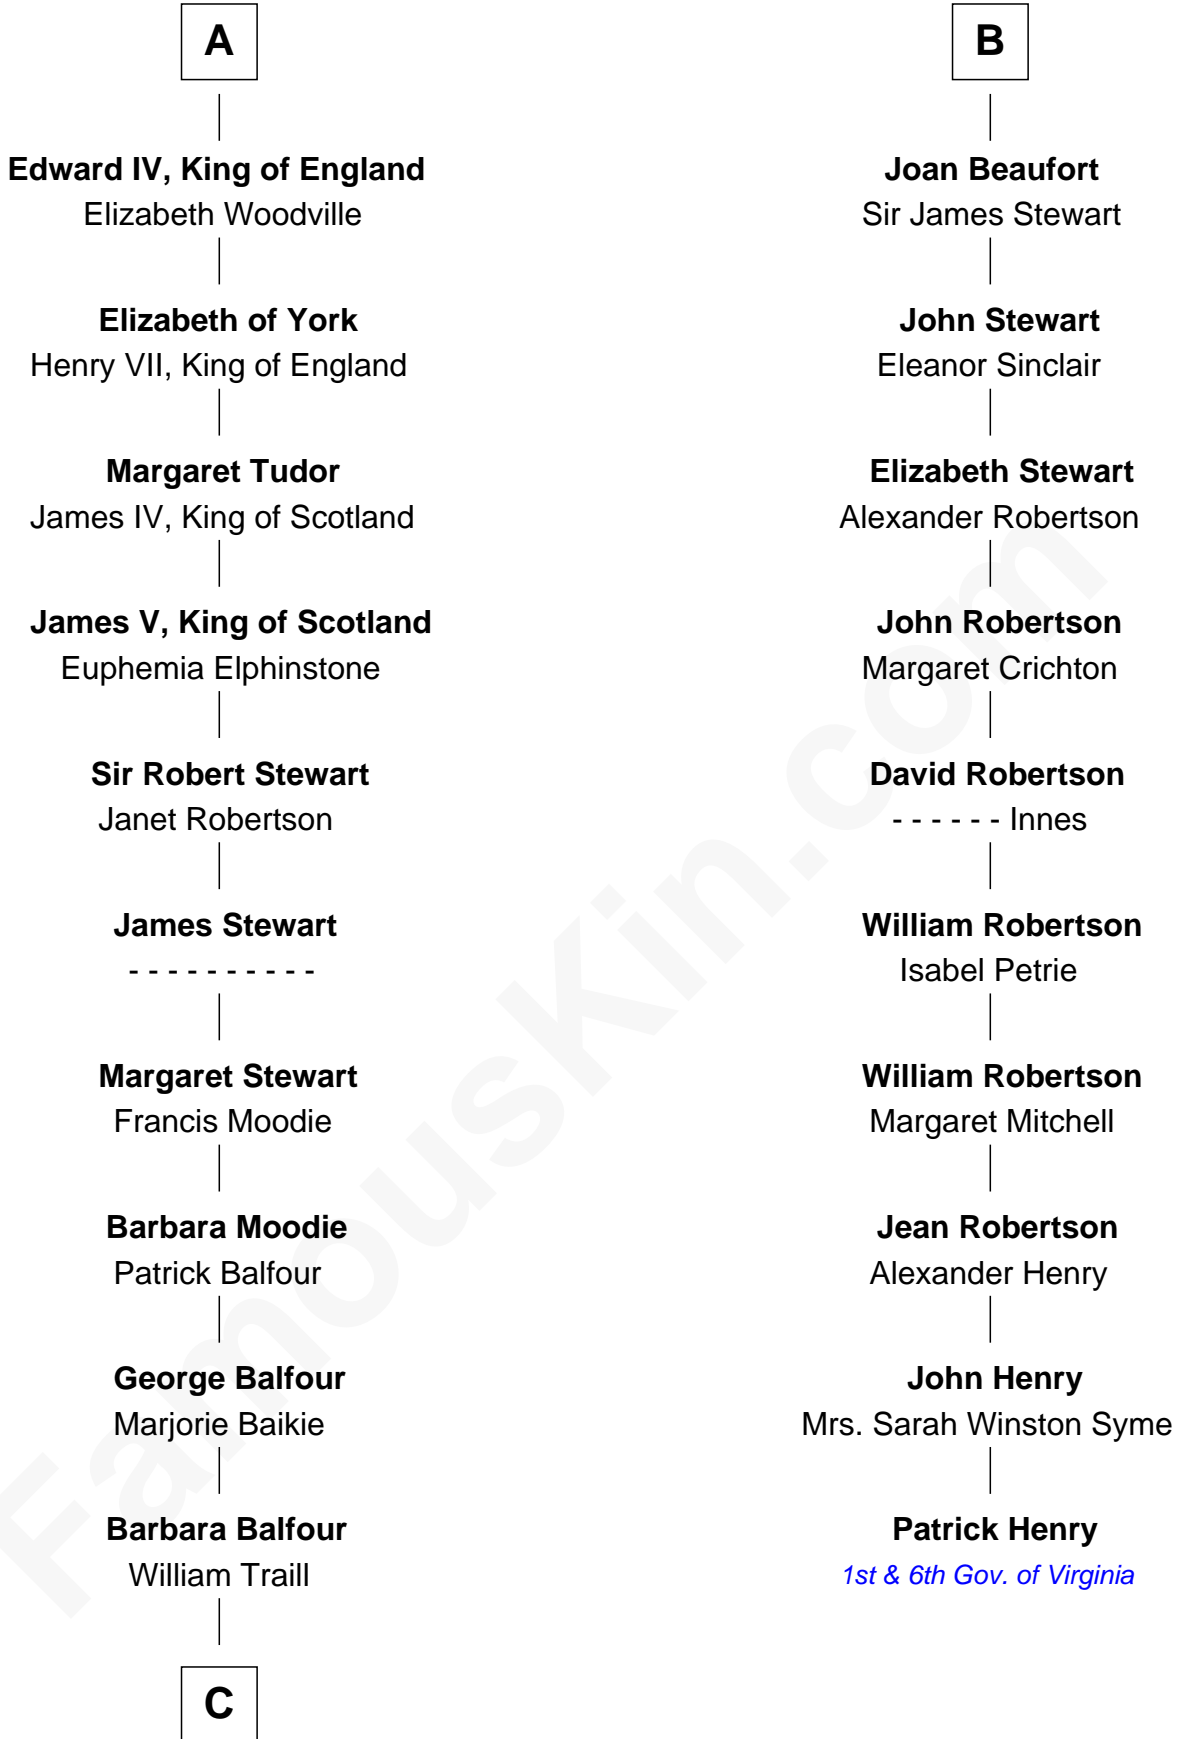

FamousKin.com
Relationship Chart of
James Russell Lowell
American "Fireside" Poet

16th cousin 5 times removed of
Patrick Henry
1st and 6th Governor of Virginia

C

William Traill

Isabel Fea

Robert Traill

Mary Whipple