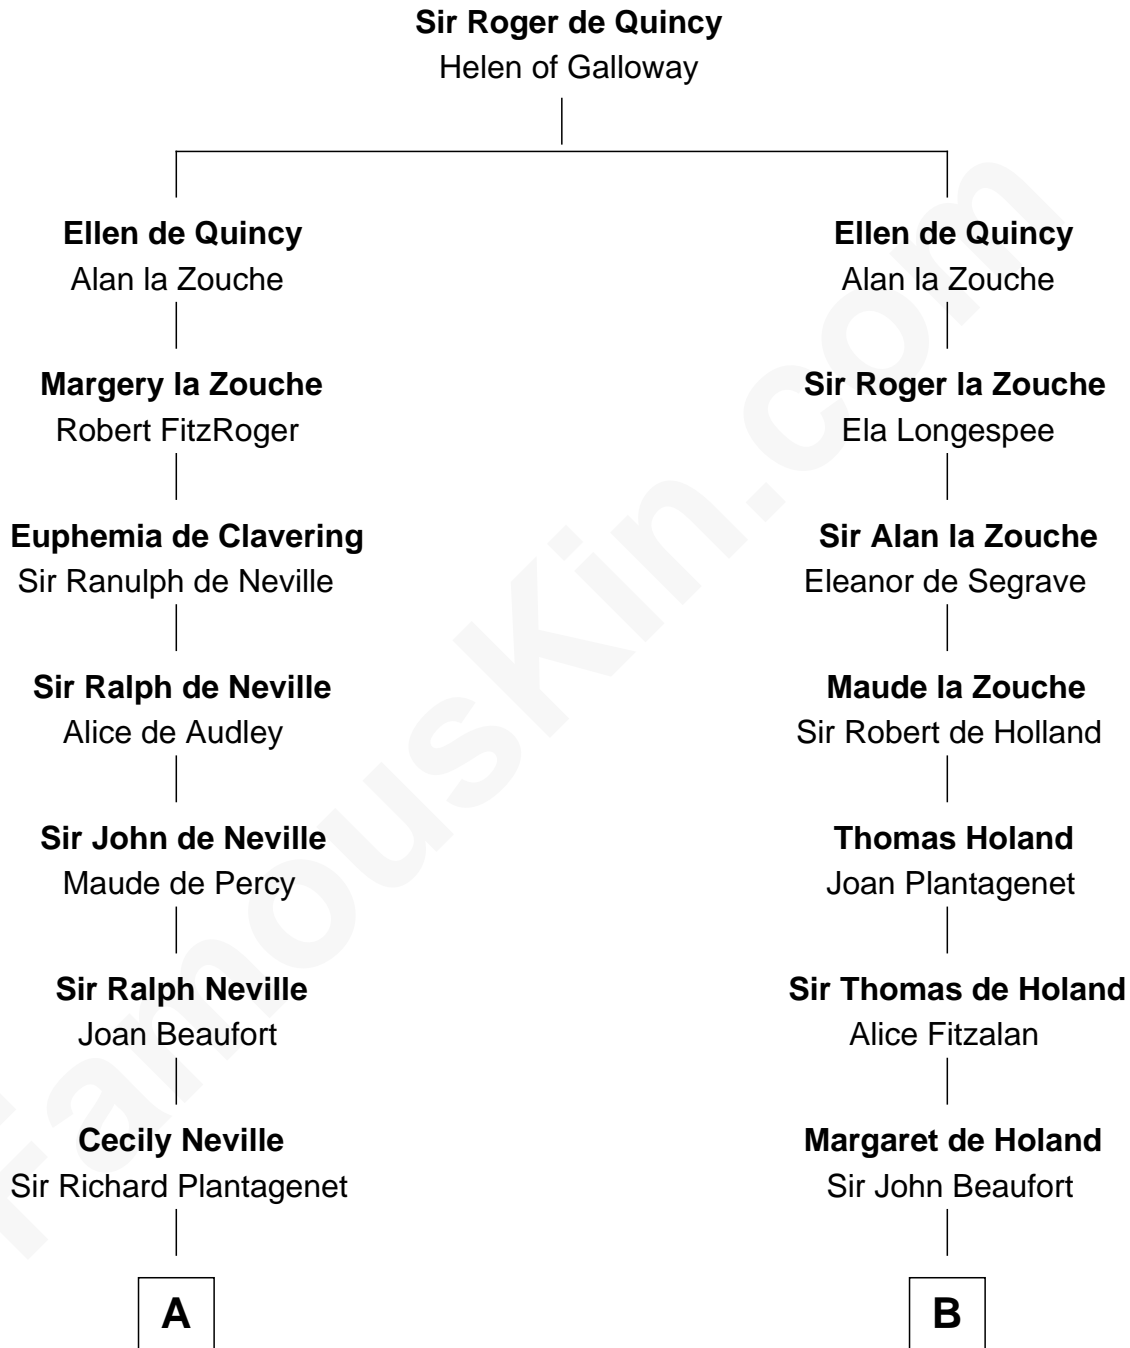

FamousKin.com
Relationship Chart of
James Russell Lowell
American "Fireside" Poet

16th cousin 5 times removed of
Patrick Henry
1st and 6th Governor of Virginia

C

William Traill

Isabel Fea

Robert Traill

Mary Whipple