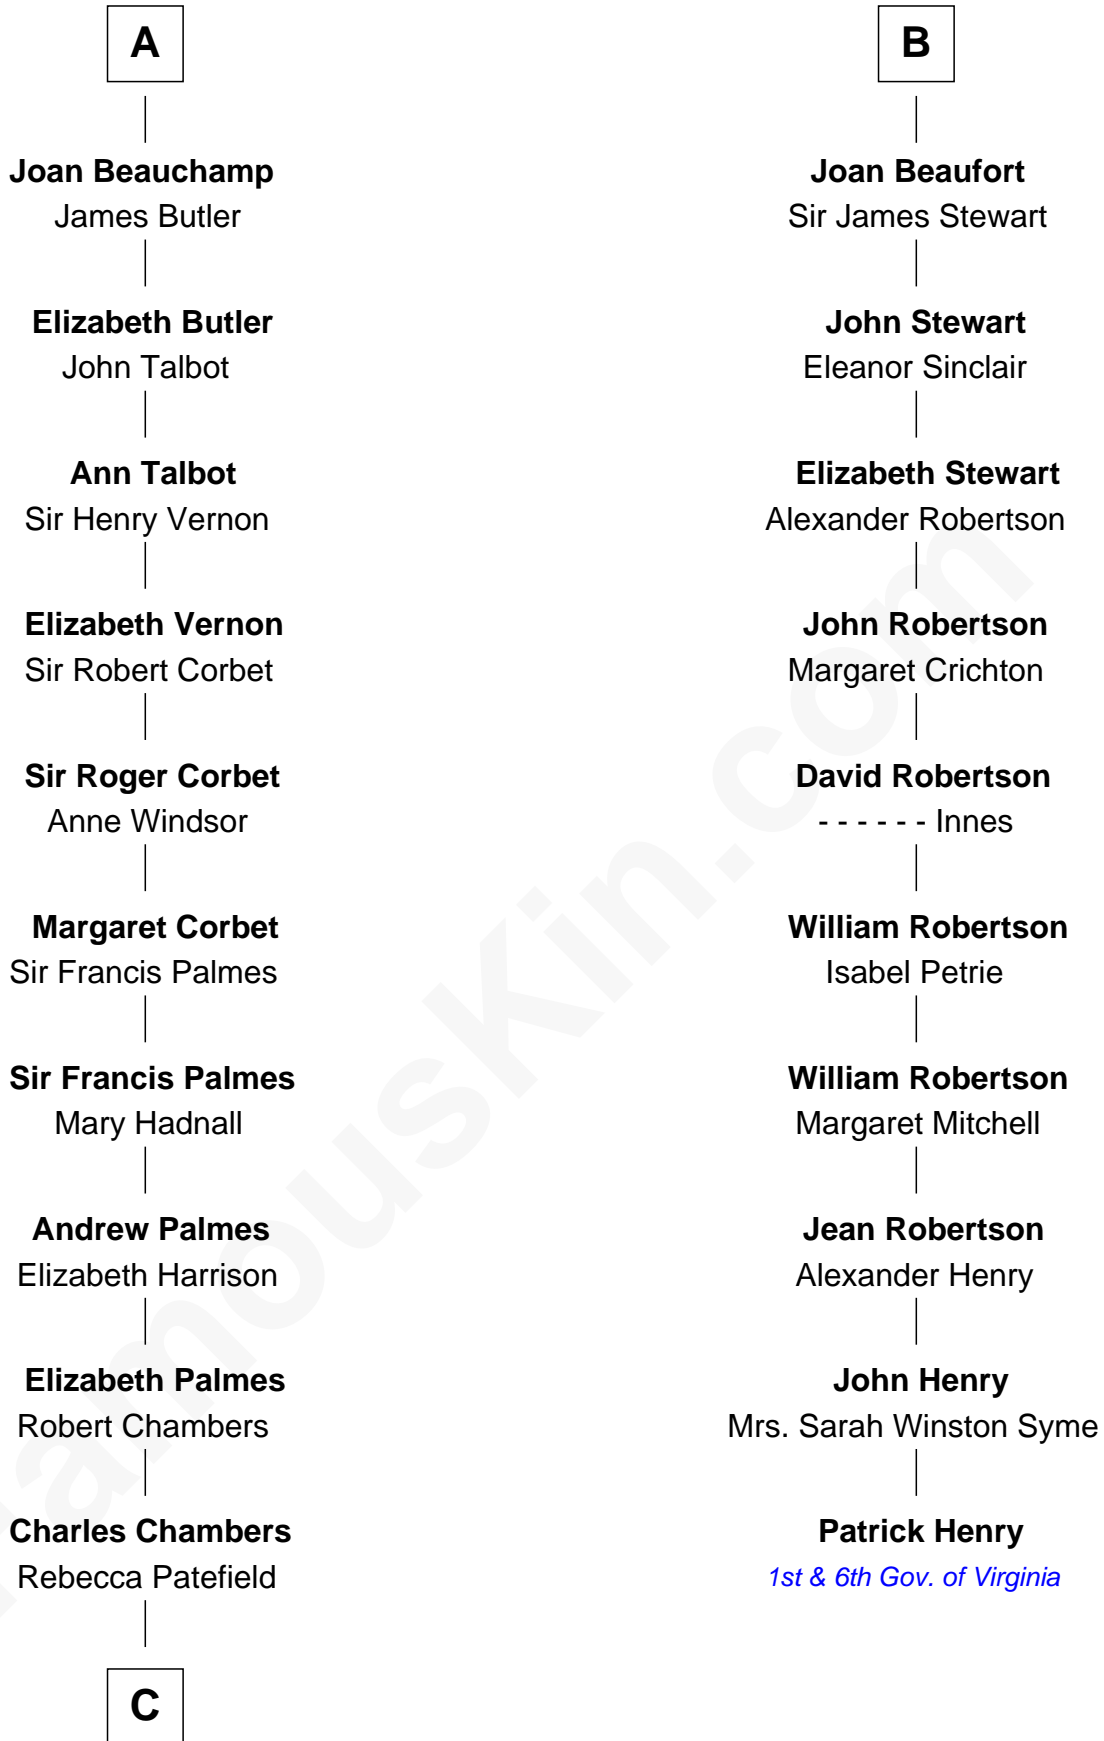

FamousKin.com
Relationship Chart of
James Russell Lowell
American "Fireside" Poet

16th cousin 5 times removed of
Patrick Henry
1st and 6th Governor of Virginia

C

Rebecca Chambers

Daniel Russell

James Russell