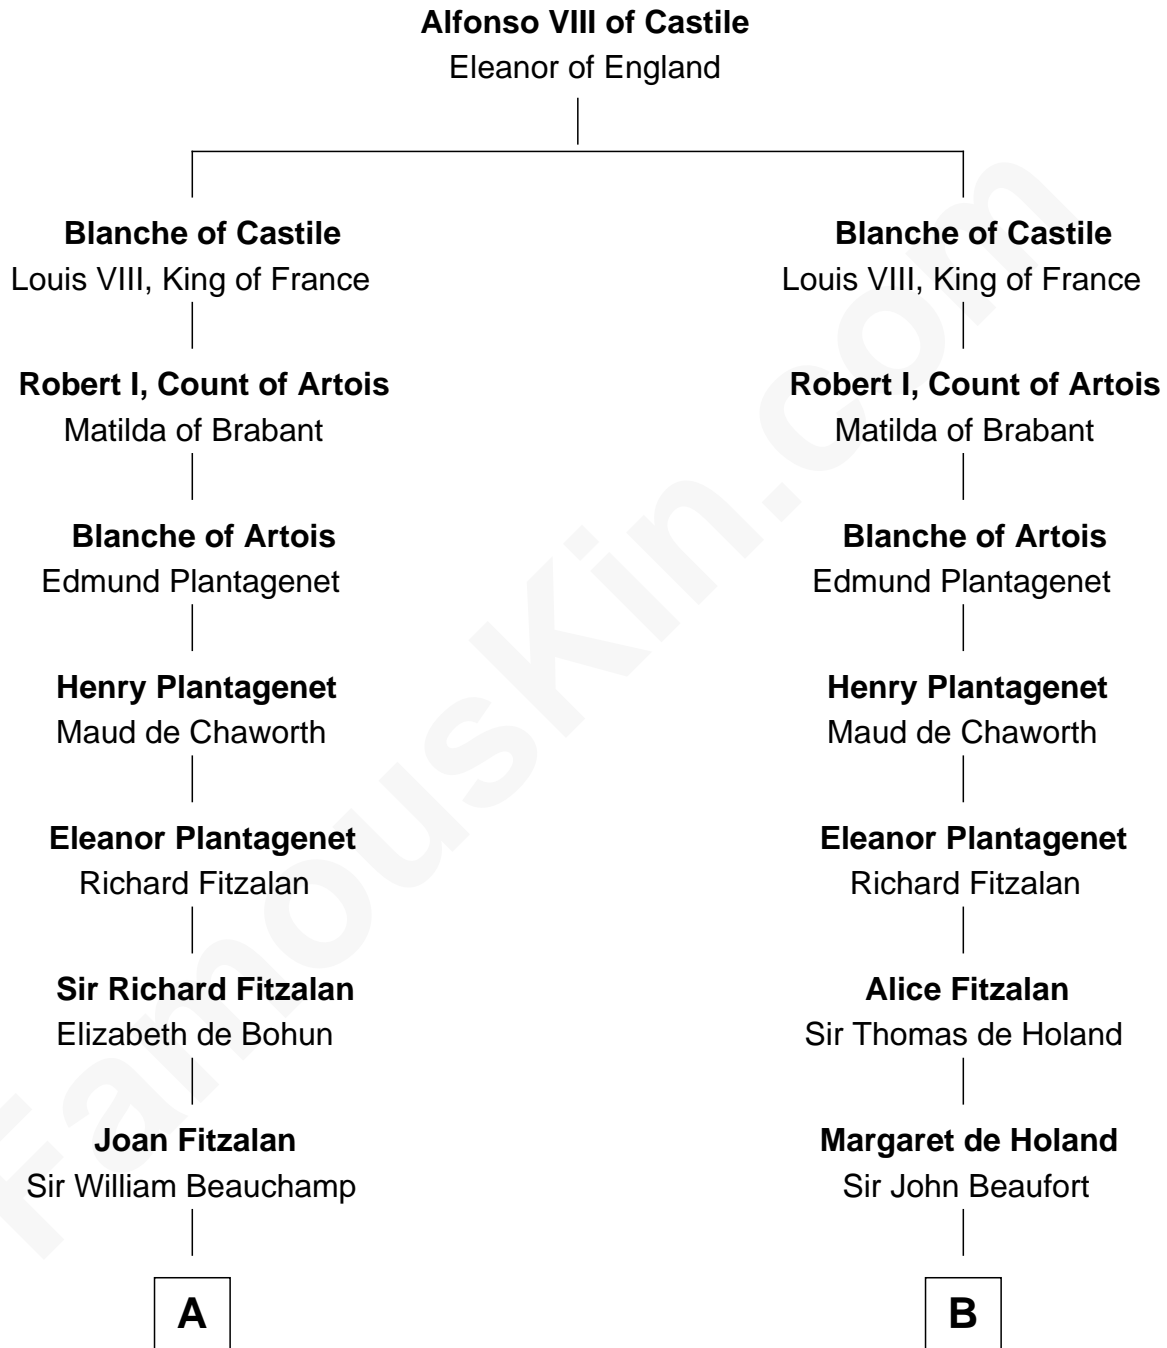

FamousKin.com
Relationship Chart of
James Russell Lowell
American "Fireside" Poet

16th cousin 5 times removed of
Patrick Henry
1st and 6th Governor of Virginia

C

Rebecca Chambers

Daniel Russell

James Russell