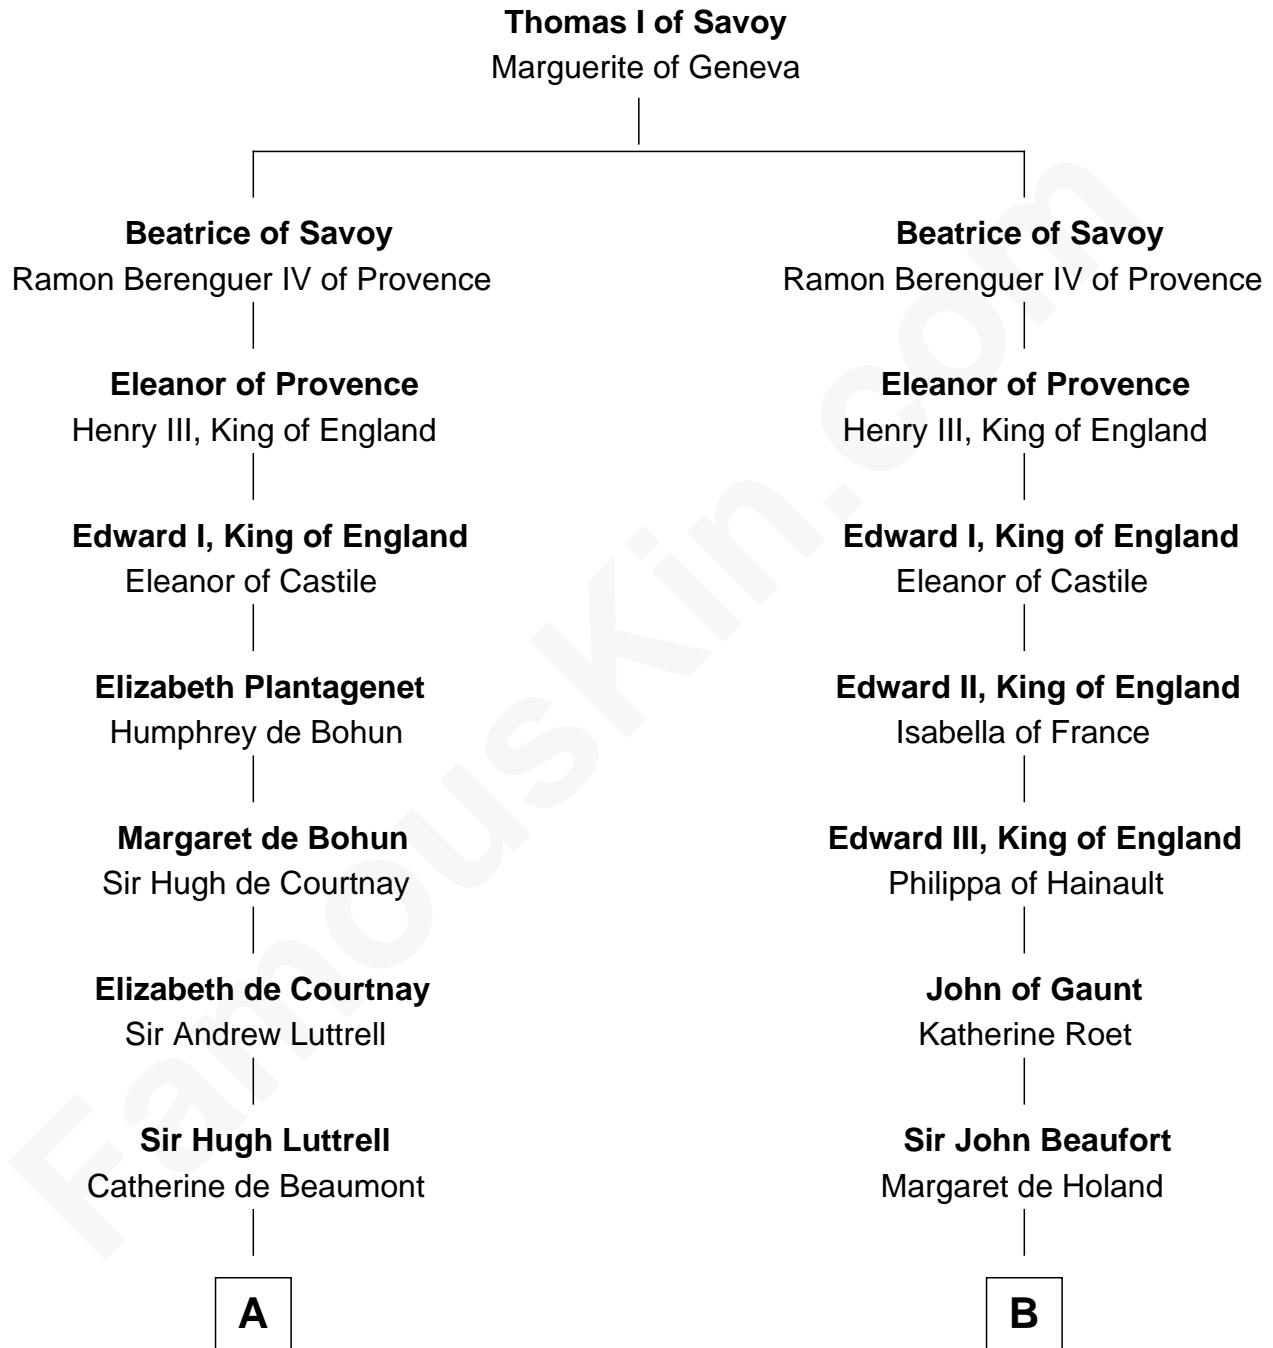

FamousKin.com
Relationship Chart of
James Russell Lowell
American "Fireside" Poet

16th cousin 4 times removed of
Patrick Henry
1st and 6th Governor of Virginia

C

—
Rev. John Lowell

Sarah Champney

—
John Lowell

Rebecca Russell

—
Rev. Charles Lowell

Harriet Brackett Spence

—
James Russell Lowell

American "Fireside" Poet

FamousKin.com