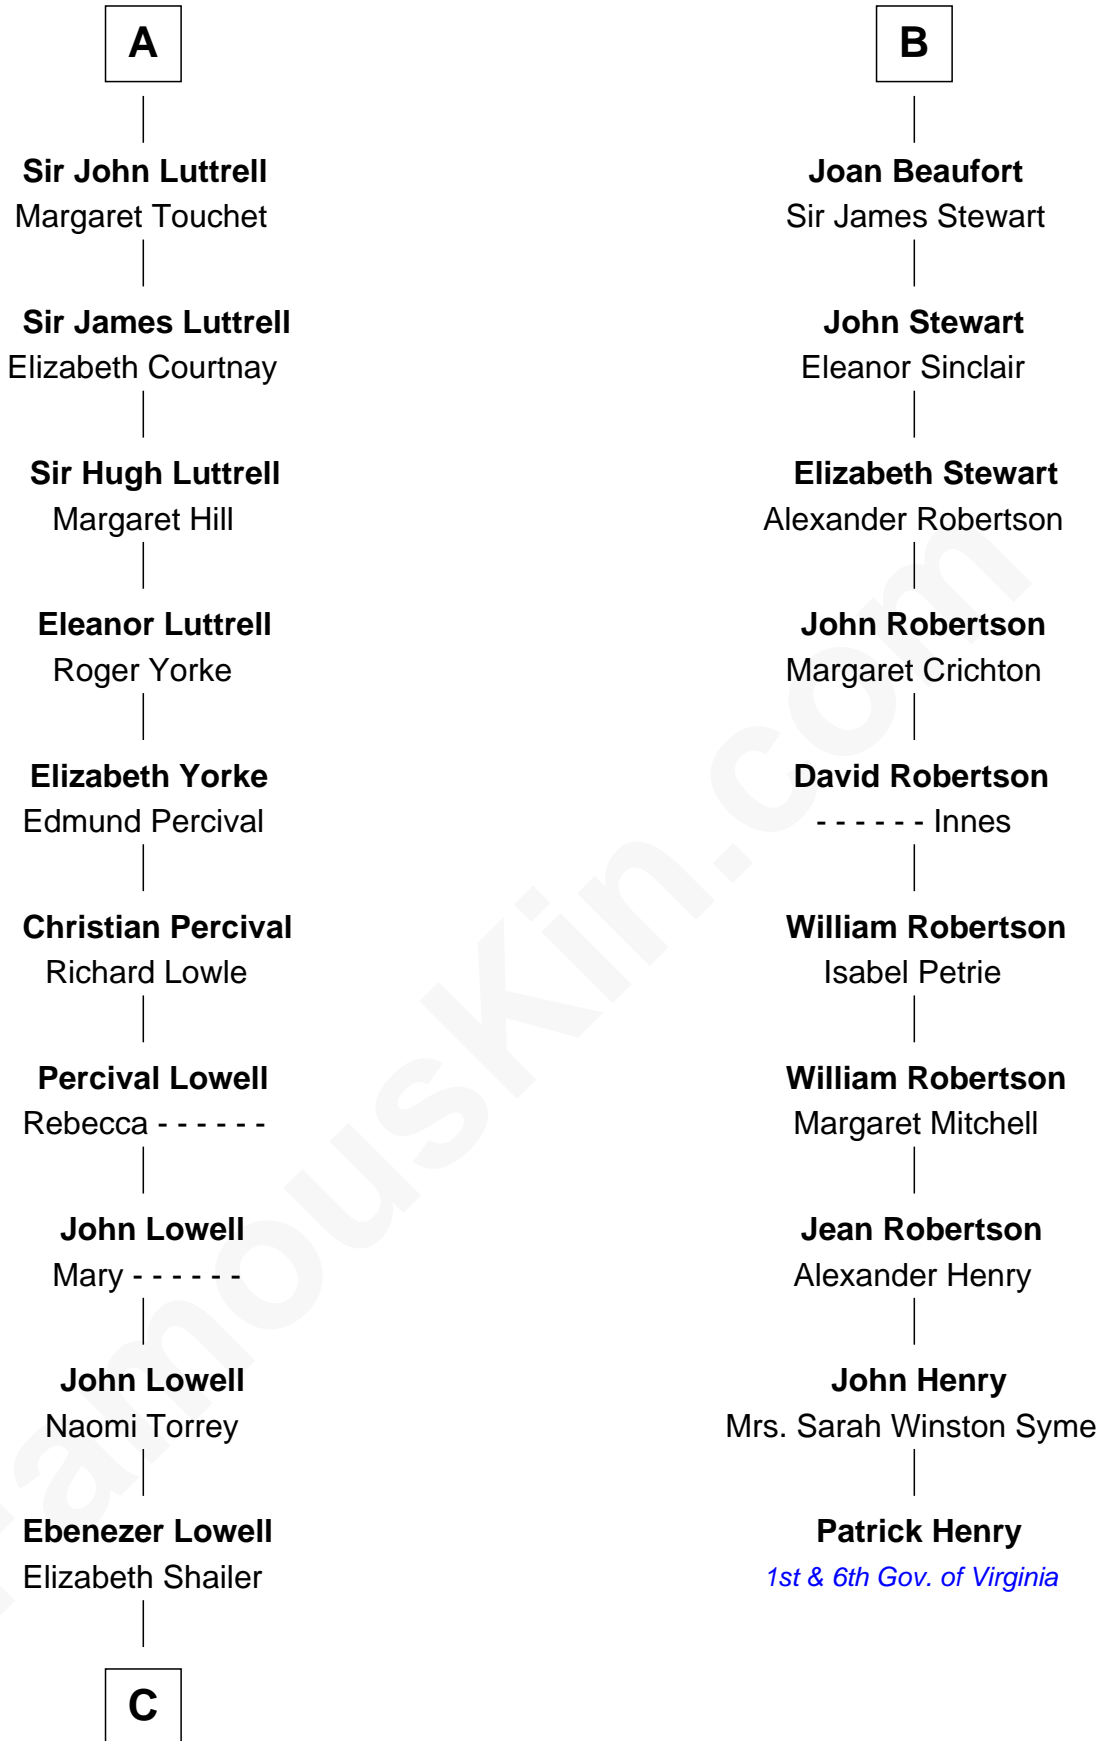

FamousKin.com
Relationship Chart of
James Russell Lowell
American "Fireside" Poet

16th cousin 4 times removed of
Patrick Henry
1st and 6th Governor of Virginia

C

—
Rev. John Lowell

Sarah Champney

—
John Lowell