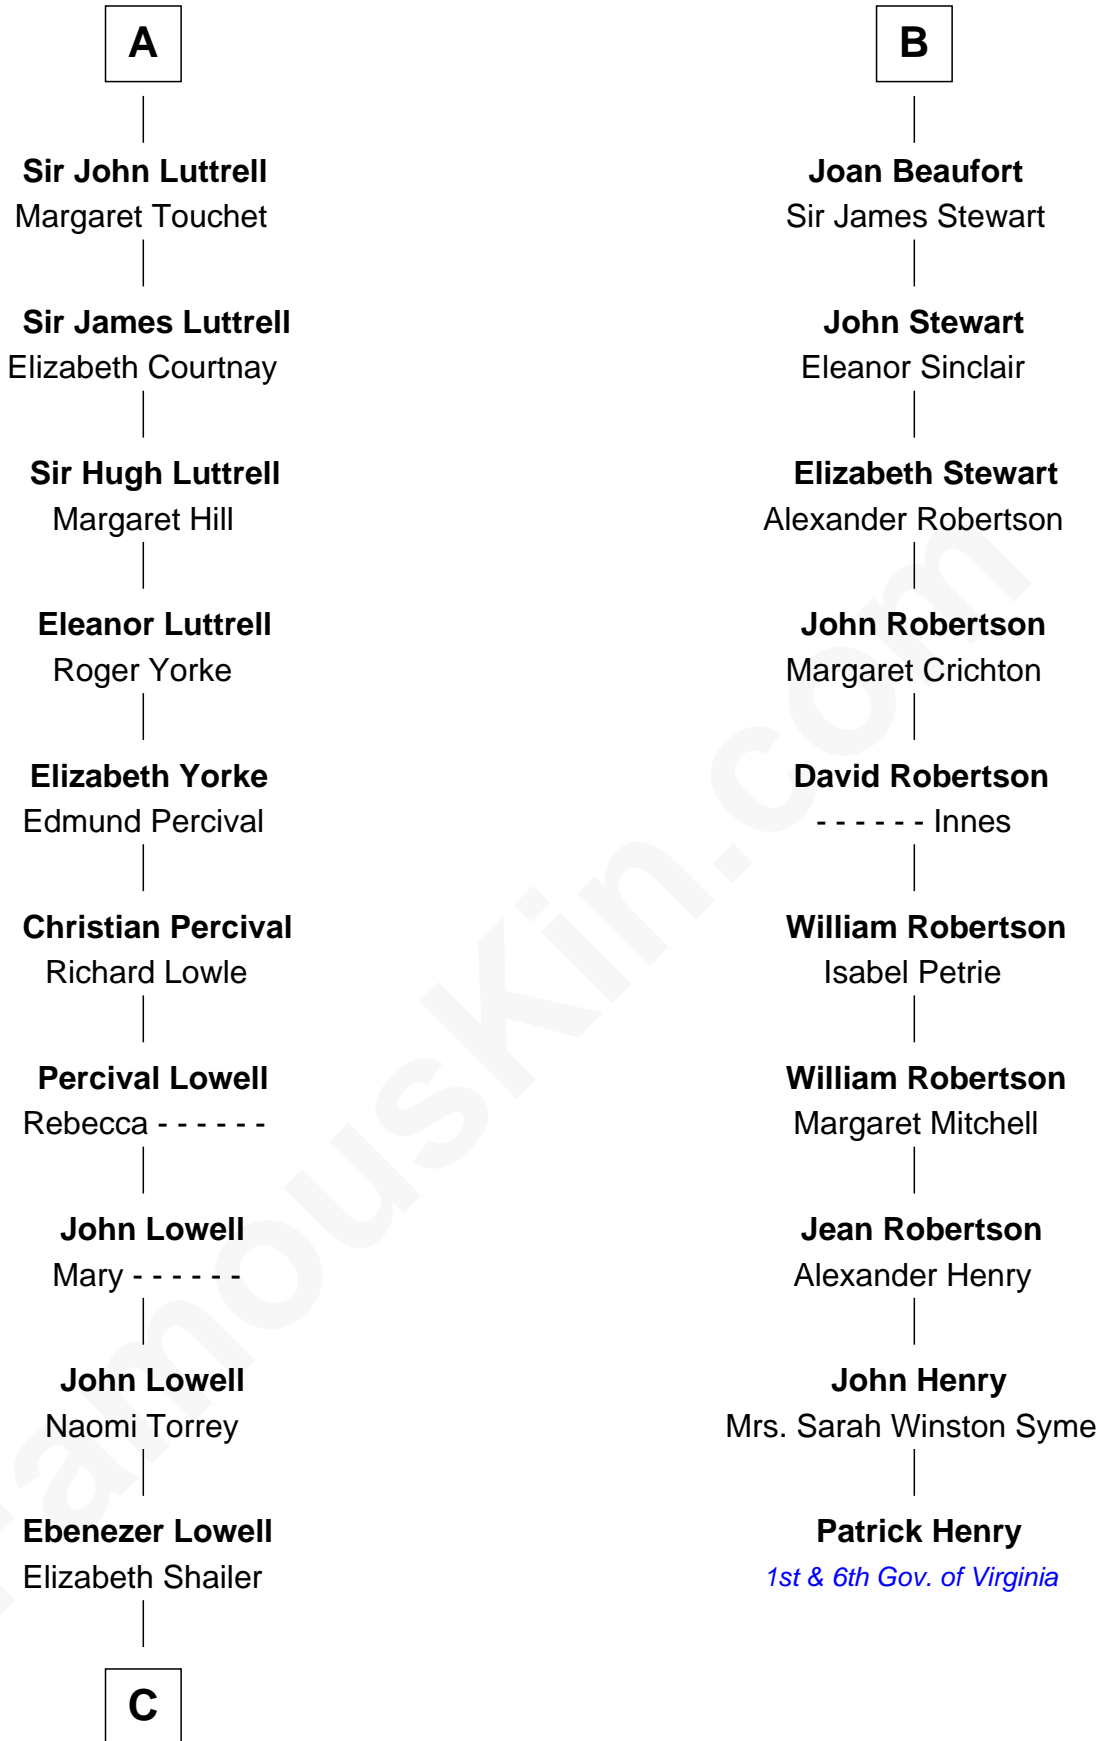

FamousKin.com
Relationship Chart of
James Russell Lowell
American "Fireside" Poet

16th cousin 4 times removed of
Patrick Henry
1st and 6th Governor of Virginia

C

Rev. John Lowell

Sarah Champney

John Lowell