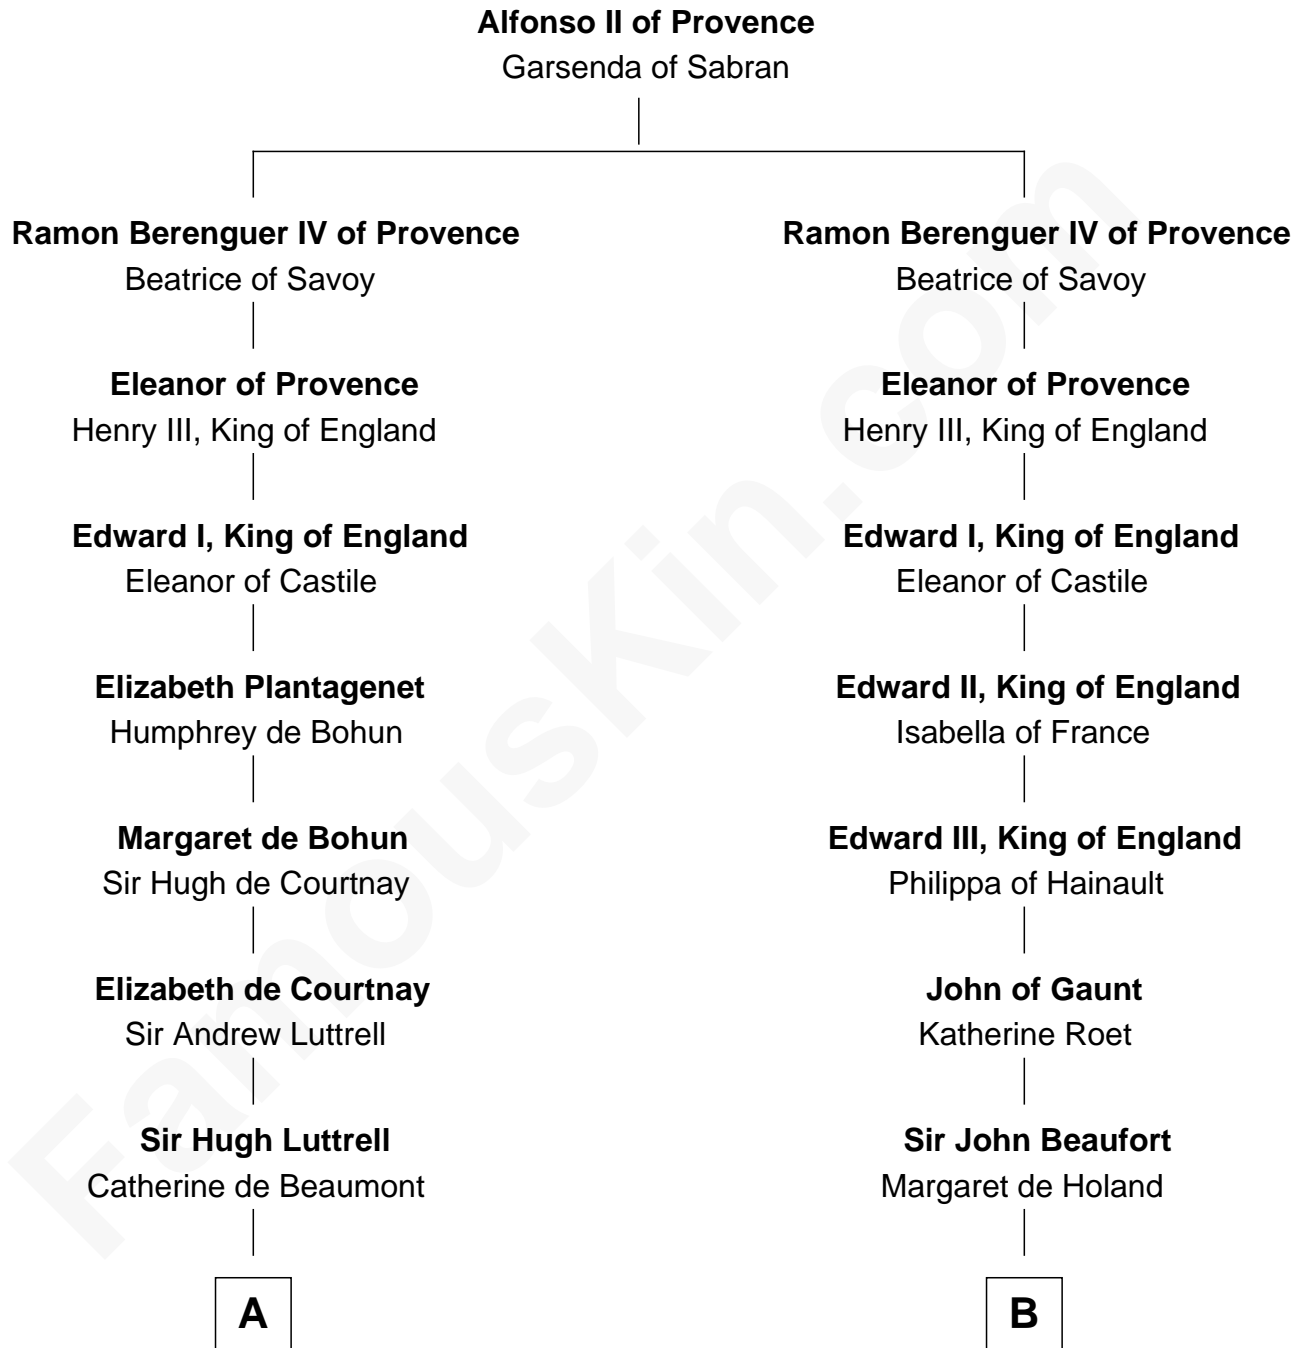

FamousKin.com
Relationship Chart of
James Russell Lowell
American "Fireside" Poet

16th cousin 4 times removed of
Patrick Henry
1st and 6th Governor of Virginia

C

Rev. John Lowell

Sarah Champney

John Lowell