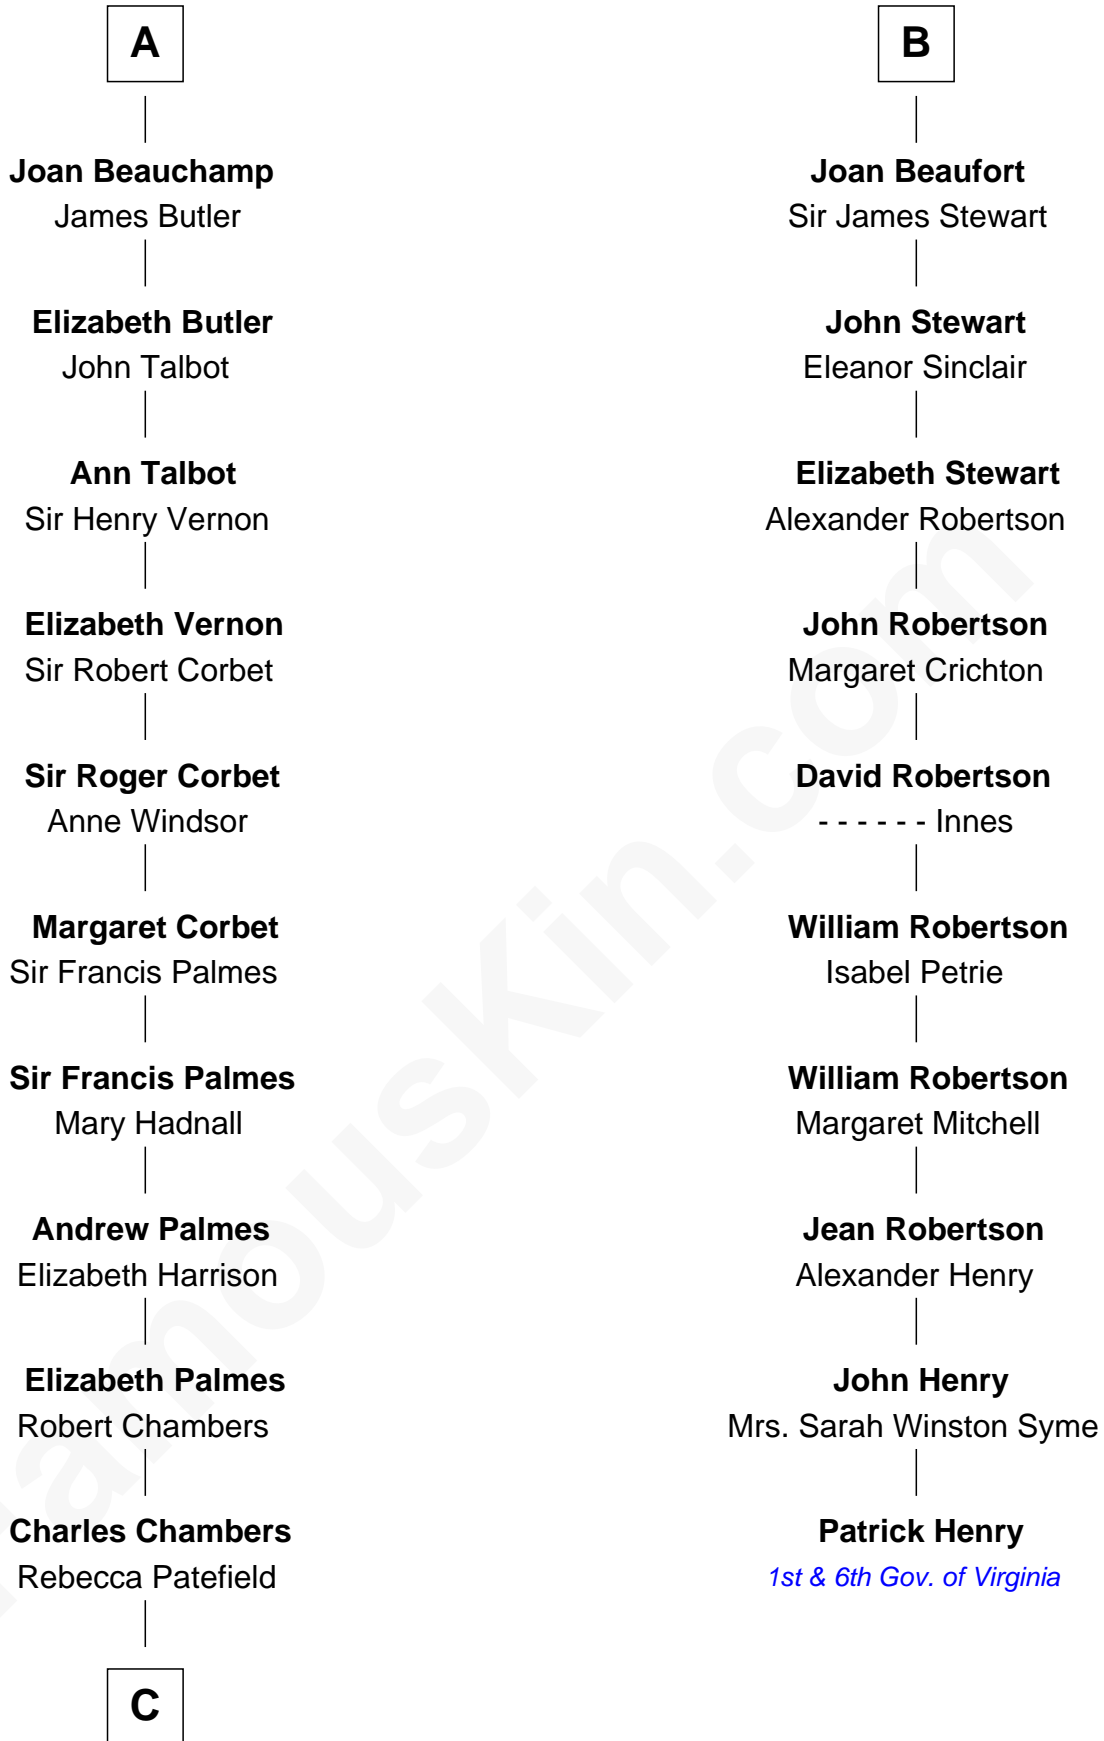

FamousKin.com
Relationship Chart of
James Russell Lowell
American "Fireside" Poet

16th cousin 5 times removed of
Patrick Henry
1st and 6th Governor of Virginia

Philip II Auguste, King of France
 Isabella of Hainault