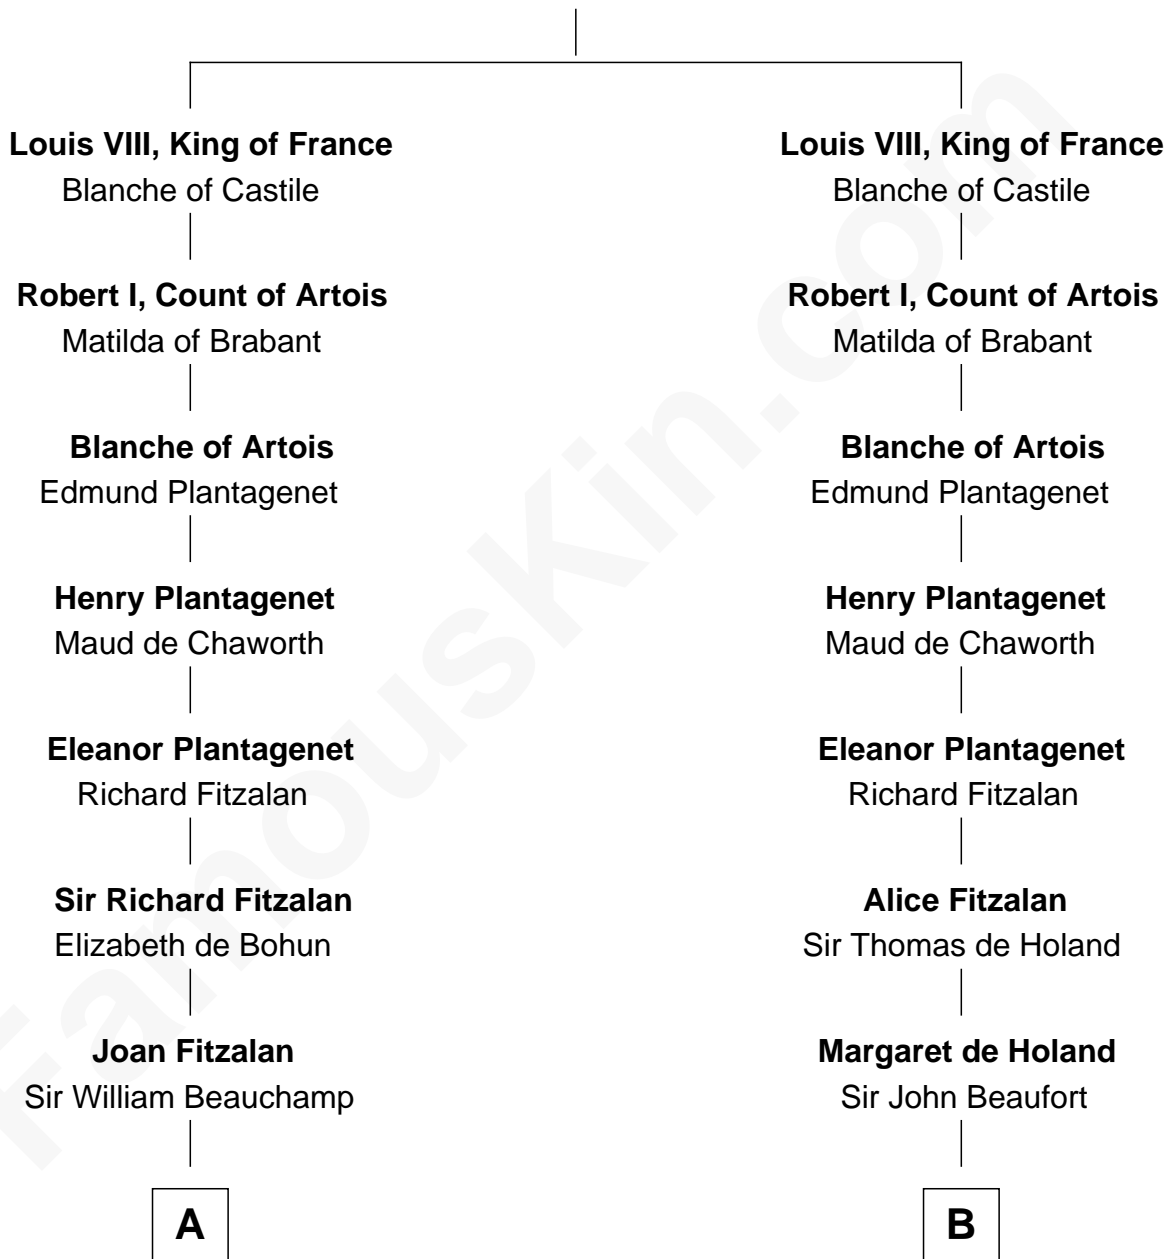

FamousKin.com
Relationship Chart of
James Russell Lowell
American "Fireside" Poet

16th cousin 5 times removed of
Patrick Henry
1st and 6th Governor of Virginia

Philip II Auguste, King of France
 Isabella of Hainault